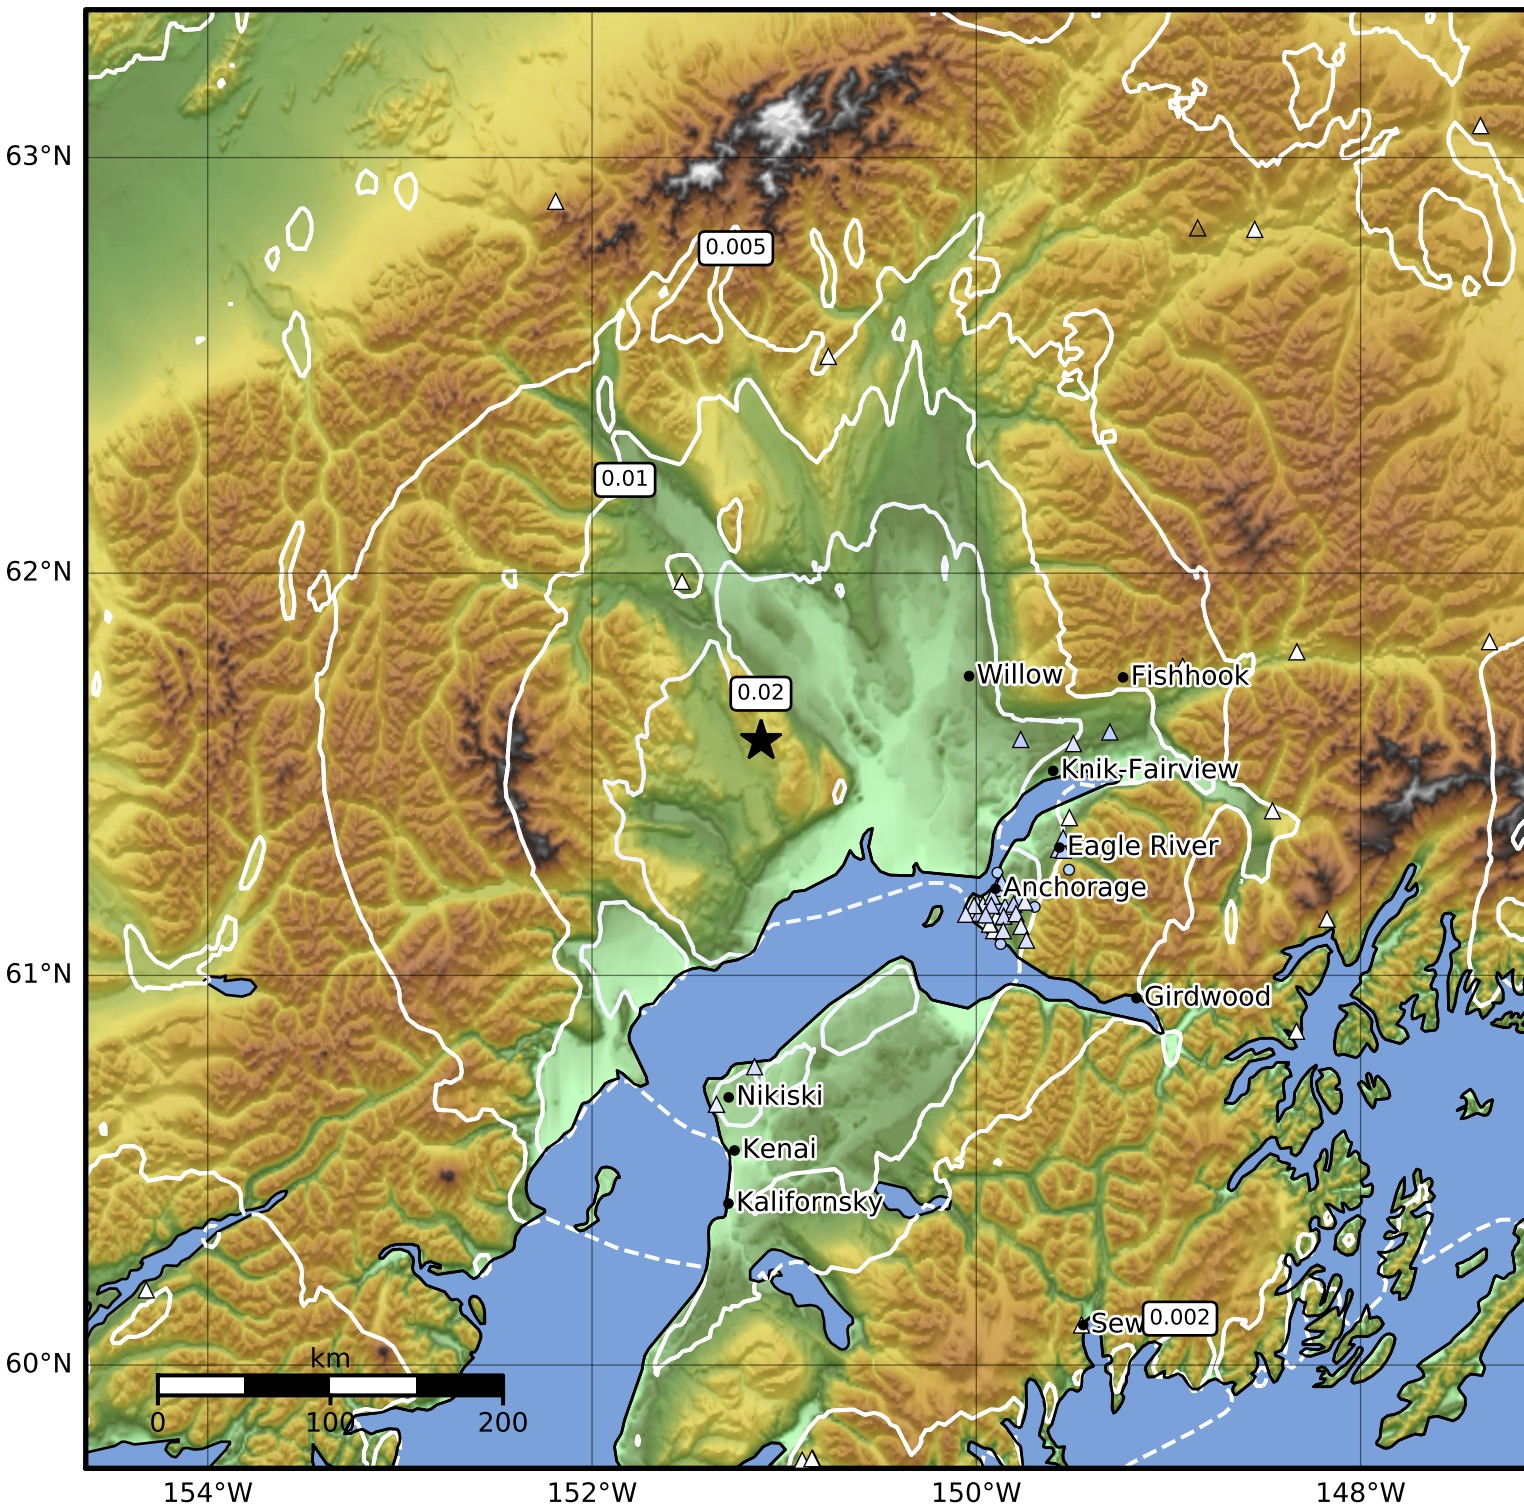

1.0 Second Peak Spectral Acceleration Map Alaska Earthquake Center
 ShakeMap: 41 km (25 miles) S of Skwentna
 Jan 11, 2024 18:25:40 UTC M3.7 N61.59 W151.12 Depth: 65.0km ID:ak024ihs2a8

SA(1.0) (%g)	0.1	0.2	0.5	1	2	5	10	20	50	100	200
--------------	-----	-----	-----	---	---	---	----	----	----	-----	-----

Scale based on Worden et al. (2012)

Version 2: Processed 2024-01-11T18:55:05Z

△ Seismic Instrument ○ Reported Intensity

★ Epicenter