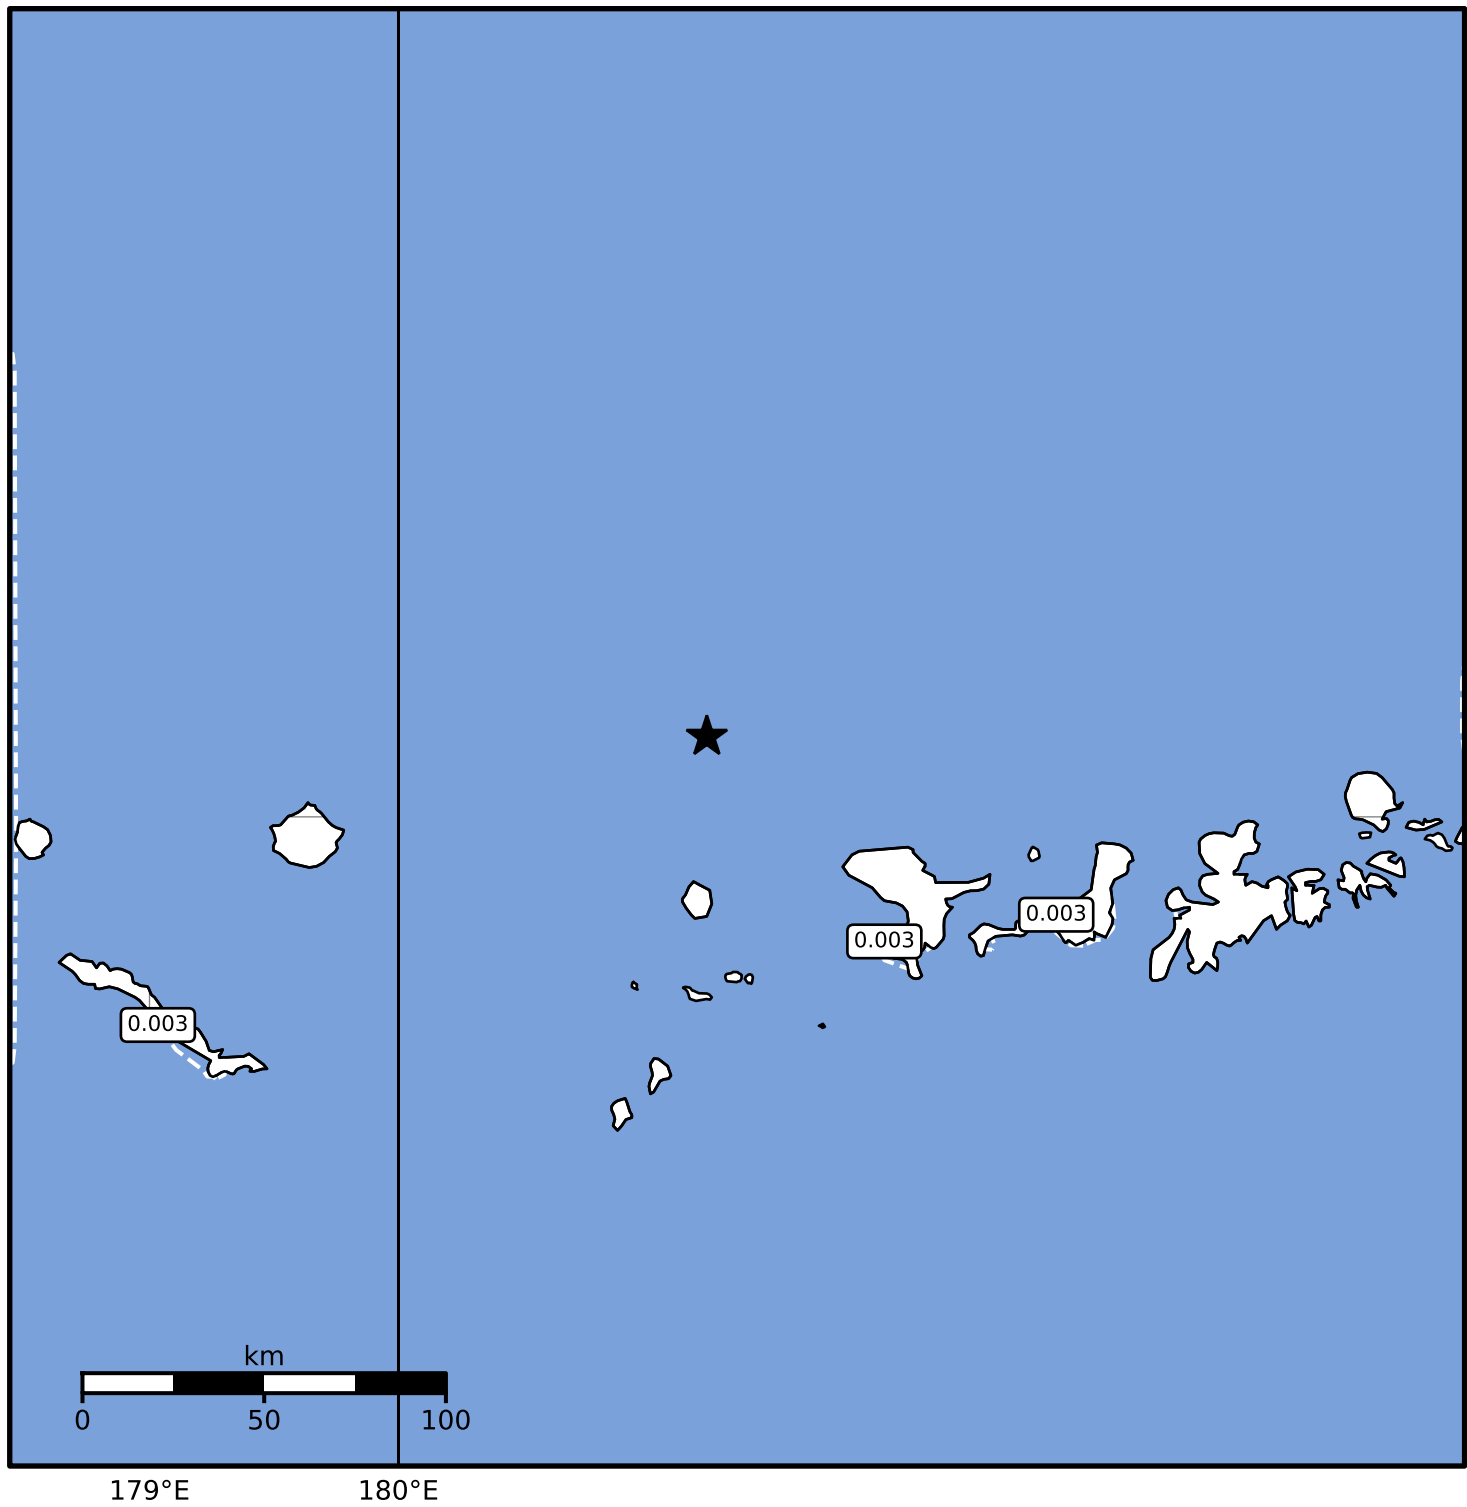

Peak Ground Velocity Map Alaska Earthquake Center
ShakeMap: 148 km (92 miles) WNW of Adak
May 03, 2025 10:07:32 UTC M3.6 N52.20 W178.76 Depth: 194.7km ID:ak0255nl3lxy

Scale based on Worden et al. (2012)

Version 1: Processed 2025-05-03T20:40:55Z

△ Seismic Instrument ○ Reported Intensity

★ Epicenter