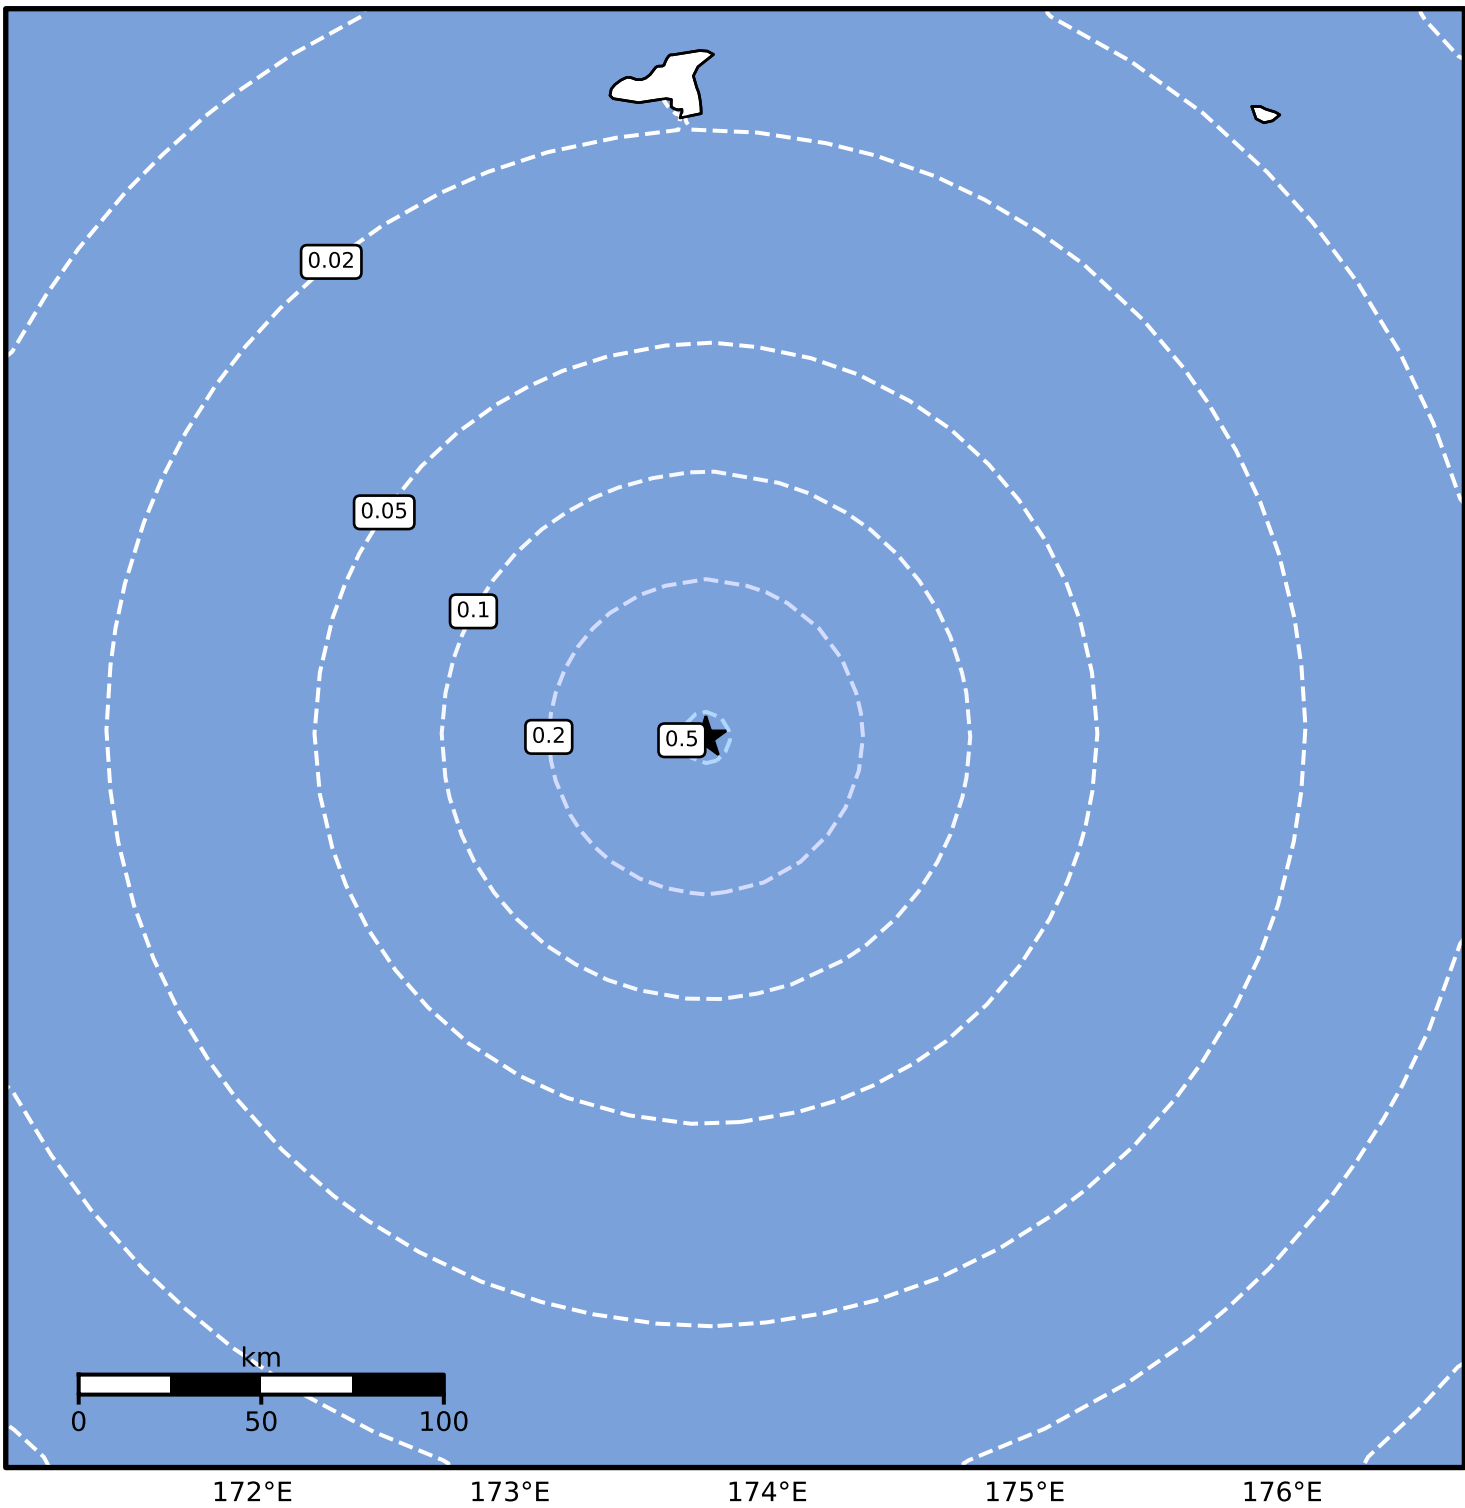

0.3 Second Peak Spectral Acceleration Map Alaska Earthquake Center
 ShakeMap: 208 km (129 miles) S of Shemya
 May 09, 2025 12:02:27 UTC M3.8 N50.85 E173.76 Depth: 32.0km ID:ak0255xjhmu

SA(0.3) (%g)	0.1	0.2	0.5	1	2	5	10	20	50	100	200
--------------	-----	-----	-----	---	---	---	----	----	----	-----	-----

Scale based on Worden et al. (2012)

Version 1: Processed 2025-05-09T14:27:03Z

△ Seismic Instrument ○ Reported Intensity

★ Epicenter