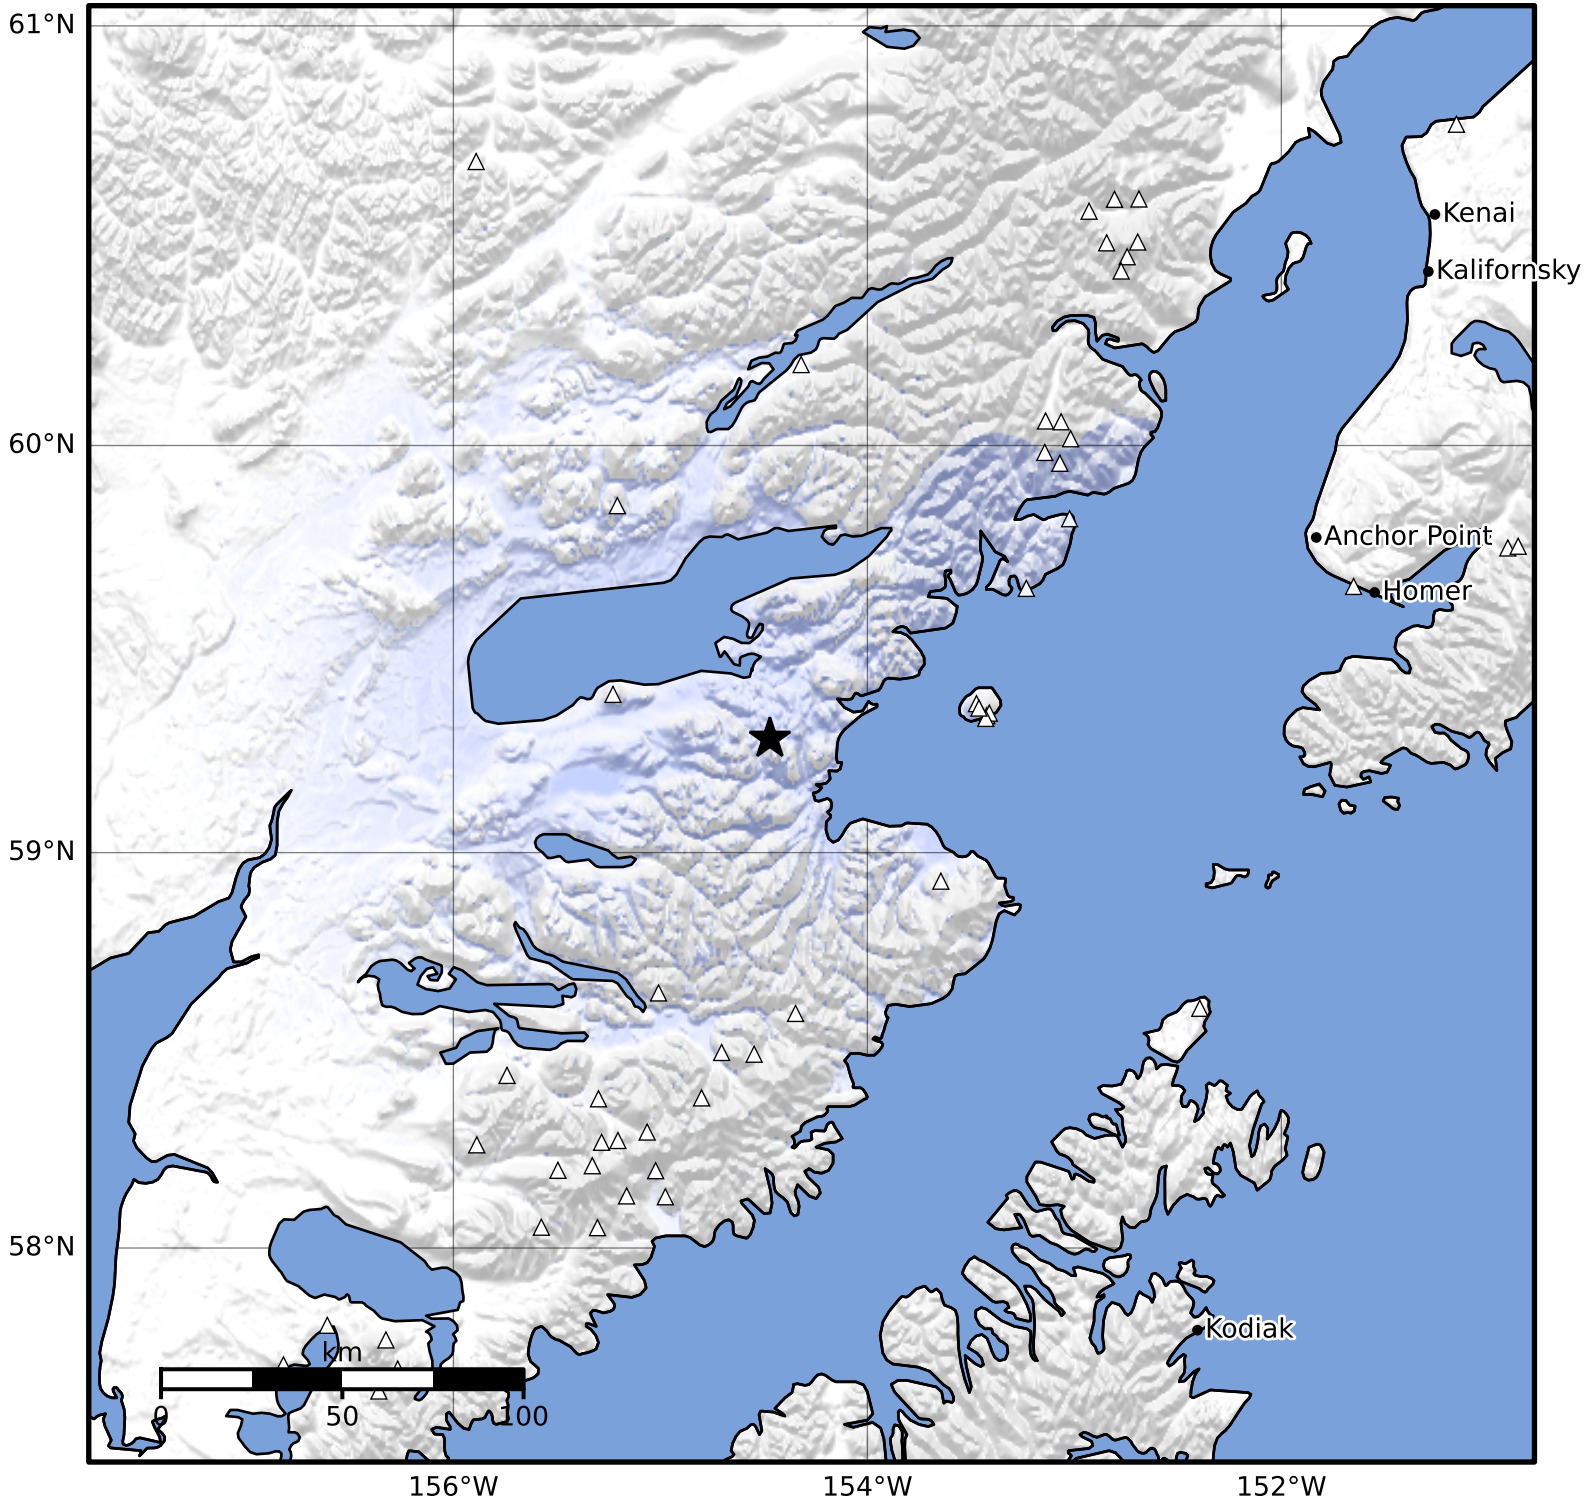

Macroseismic Intensity Map Alaska Earthquake Center  
 ShakeMap: 61 km (38 miles) SSE of Iliamna  
 Nov 23, 2025 20:30:18 UTC M4.1 N59.28 W154.47 Depth: 148.8km ID:2025xbznhg

SHAKING	Not felt	Weak	Light	Moderate	Strong	Very strong	Severe	Violent	Extreme
DAMAGE	None	None	None	Very light	Light	Moderate	Moderate/heavy	Heavy	Very heavy
PGA(%g)	<0.0464	0.297	2.76	6.2	11.5	21.5	40.1	74.7	>139
PGV(cm/s)	<0.0215	0.135	1.41	4.65	9.64	20	41.4	85.8	>178
INTENSITY	<b>I</b>	<b>II-III</b>	<b>IV</b>	<b>V</b>	<b>VI</b>	<b>VII</b>	<b>VIII</b>	<b>IX</b>	<b>X+</b>

Scale based on Worden et al. (2012)

Version 1: Processed 2026-01-30T03:07:40Z

△ Seismic Instrument ○ Reported Intensity

★ Epicenter