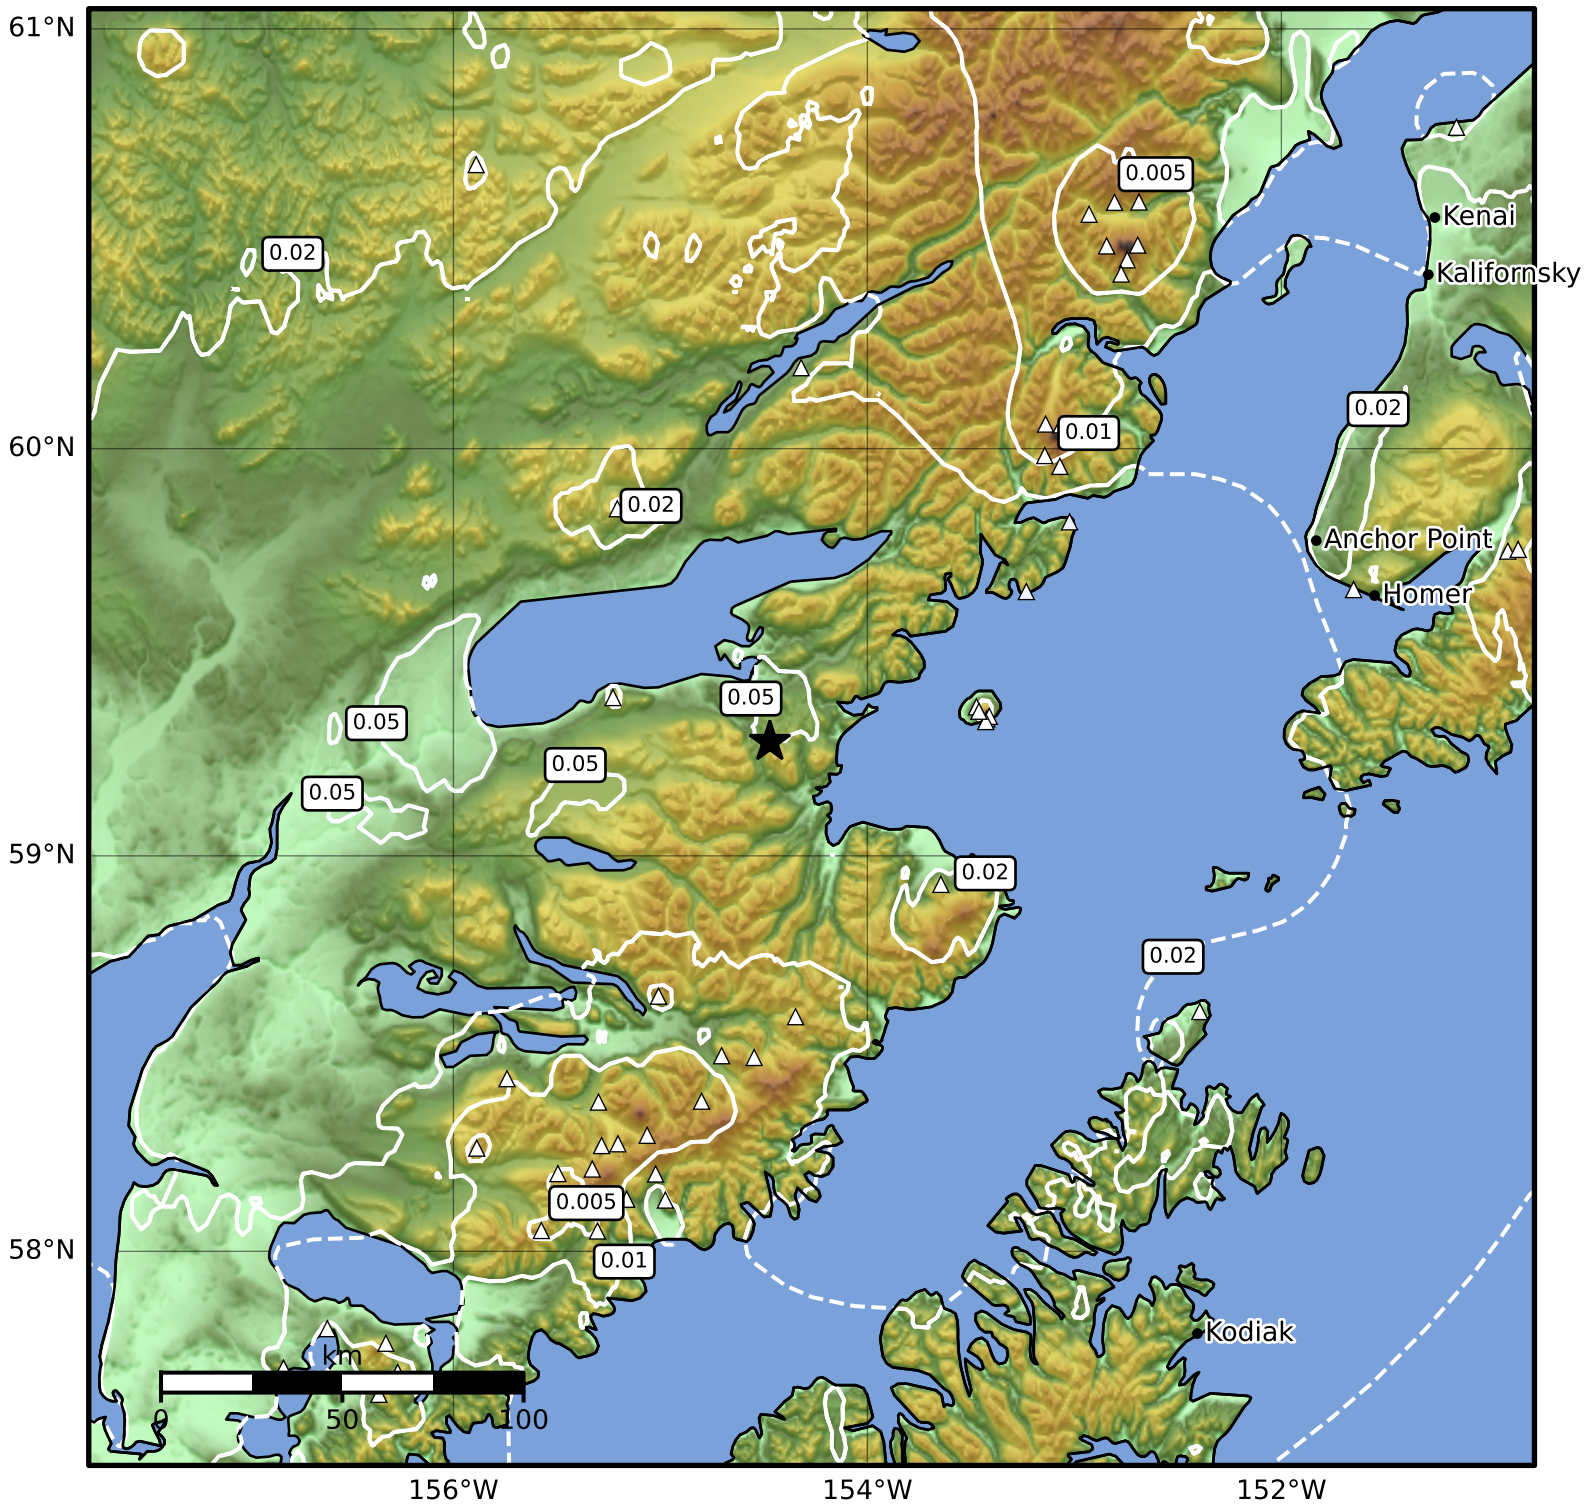

Peak Ground Acceleration Map Alaska Earthquake Center
 ShakeMap: 61 km (38 miles) SSE of Iliamna
 Nov 23, 2025 20:30:18 UTC M4.1 N59.28 W154.47 Depth: 148.8km ID:2025xbznhg

PGA (%g)	0.1	0.2	0.5	1	2	5	10	20	50	100	200
----------	-----	-----	-----	---	---	---	----	----	----	-----	-----

Scale based on Worden et al. (2012)

Version 1: Processed 2026-01-30T03:07:40Z

△ Seismic Instrument ○ Reported Intensity

★ Epicenter