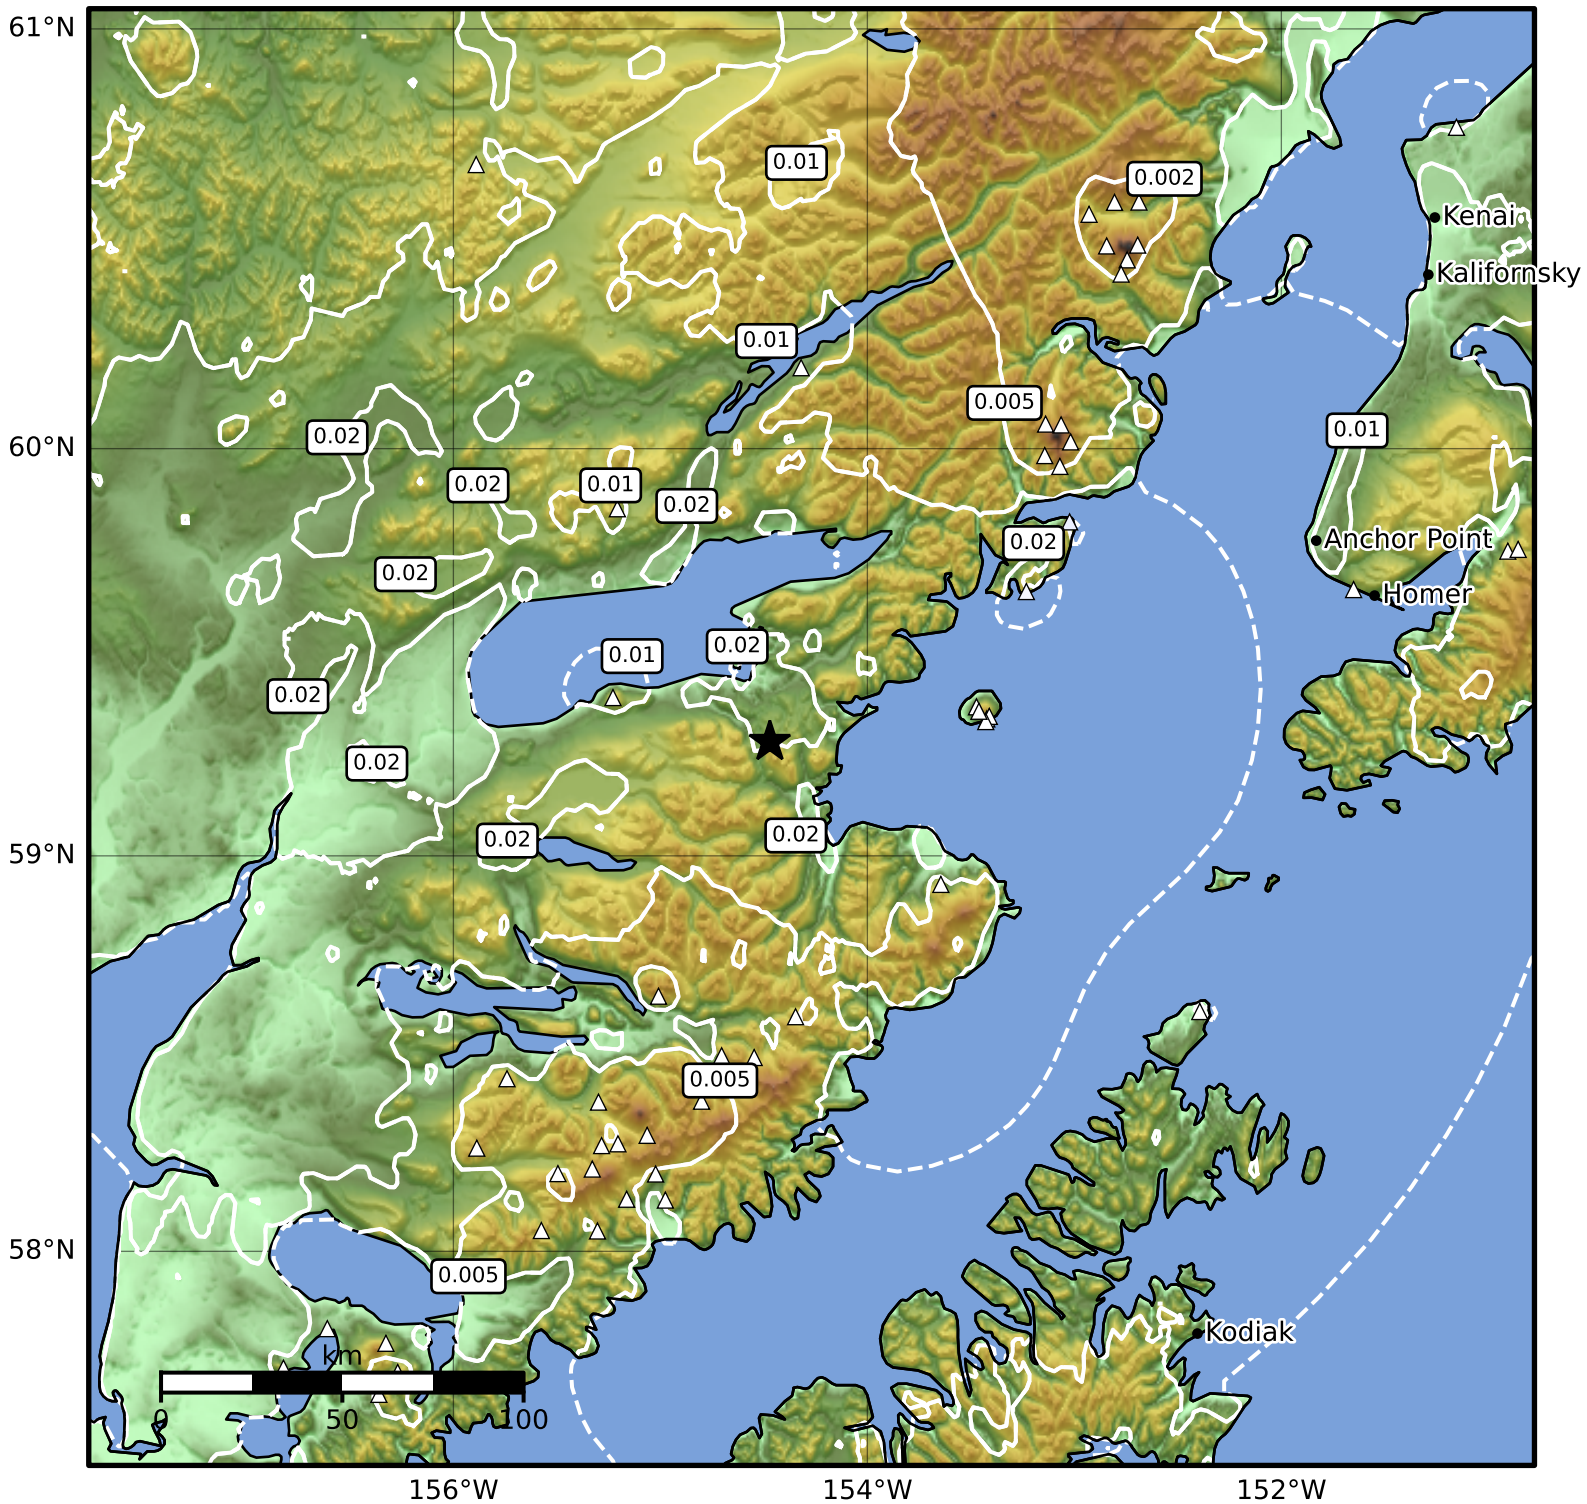

Peak Ground Velocity Map Alaska Earthquake Center
 ShakeMap: 61 km (38 miles) SSE of Iliamna
 Nov 23, 2025 20:30:18 UTC M4.1 N59.28 W154.47 Depth: 148.8km ID:2025xbznhg

Scale based on Worden et al. (2012)

Version 1: Processed 2026-01-30T03:07:40Z

△ Seismic Instrument ○ Reported Intensity

★ Epicenter