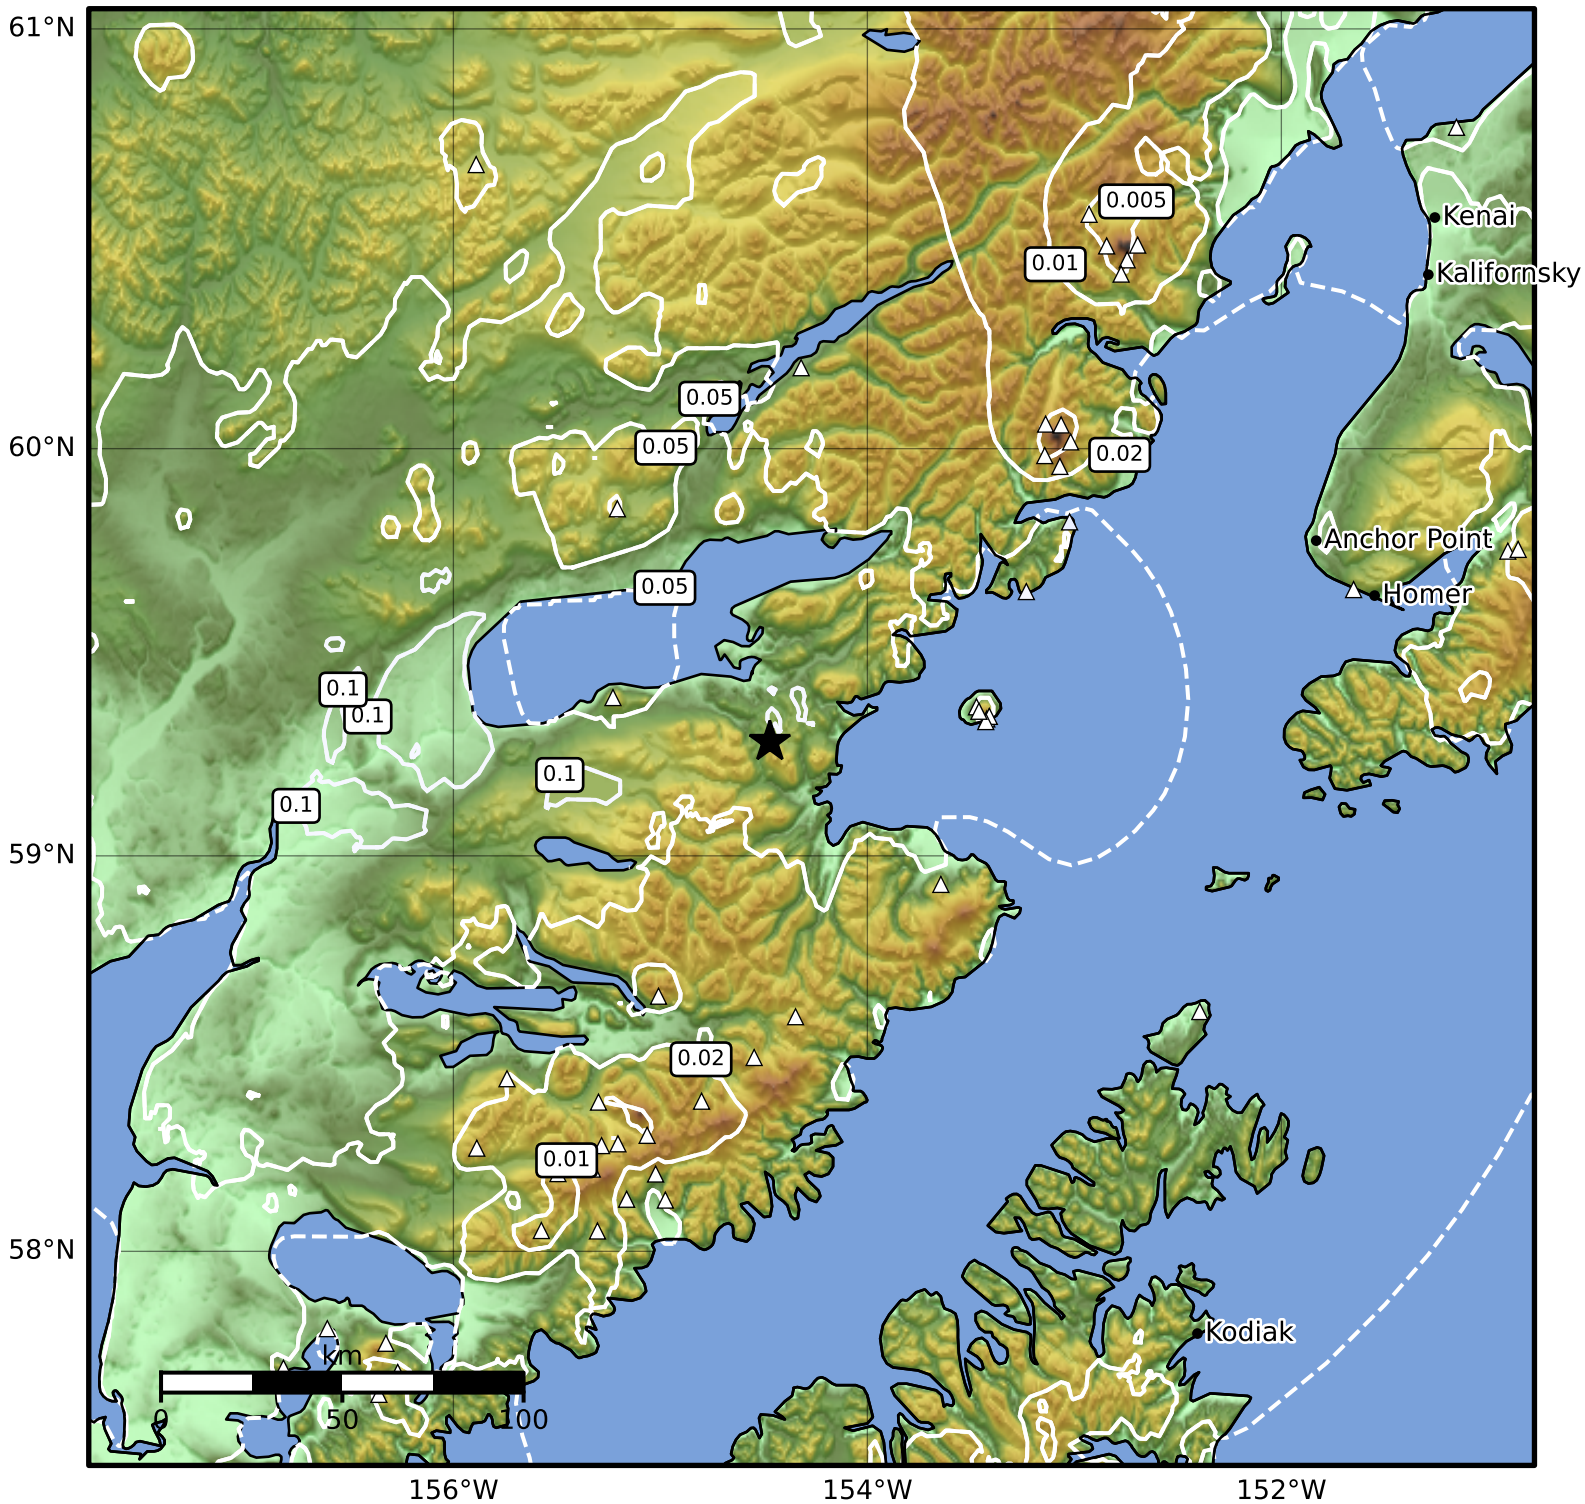

0.3 Second Peak Spectral Acceleration Map Alaska Earthquake Center
 ShakeMap: 61 km (38 miles) SSE of Iliamna
 Nov 23, 2025 20:30:18 UTC M4.1 N59.28 W154.47 Depth: 148.8km ID:2025xbznhg

SA(0.3) (%g)	0.1	0.2	0.5	1	2	5	10	20	50	100	200
--------------	-----	-----	-----	---	---	---	----	----	----	-----	-----

Scale based on Worden et al. (2012)

Version 1: Processed 2026-01-30T03:07:40Z

△ Seismic Instrument ○ Reported Intensity

★ Epicenter