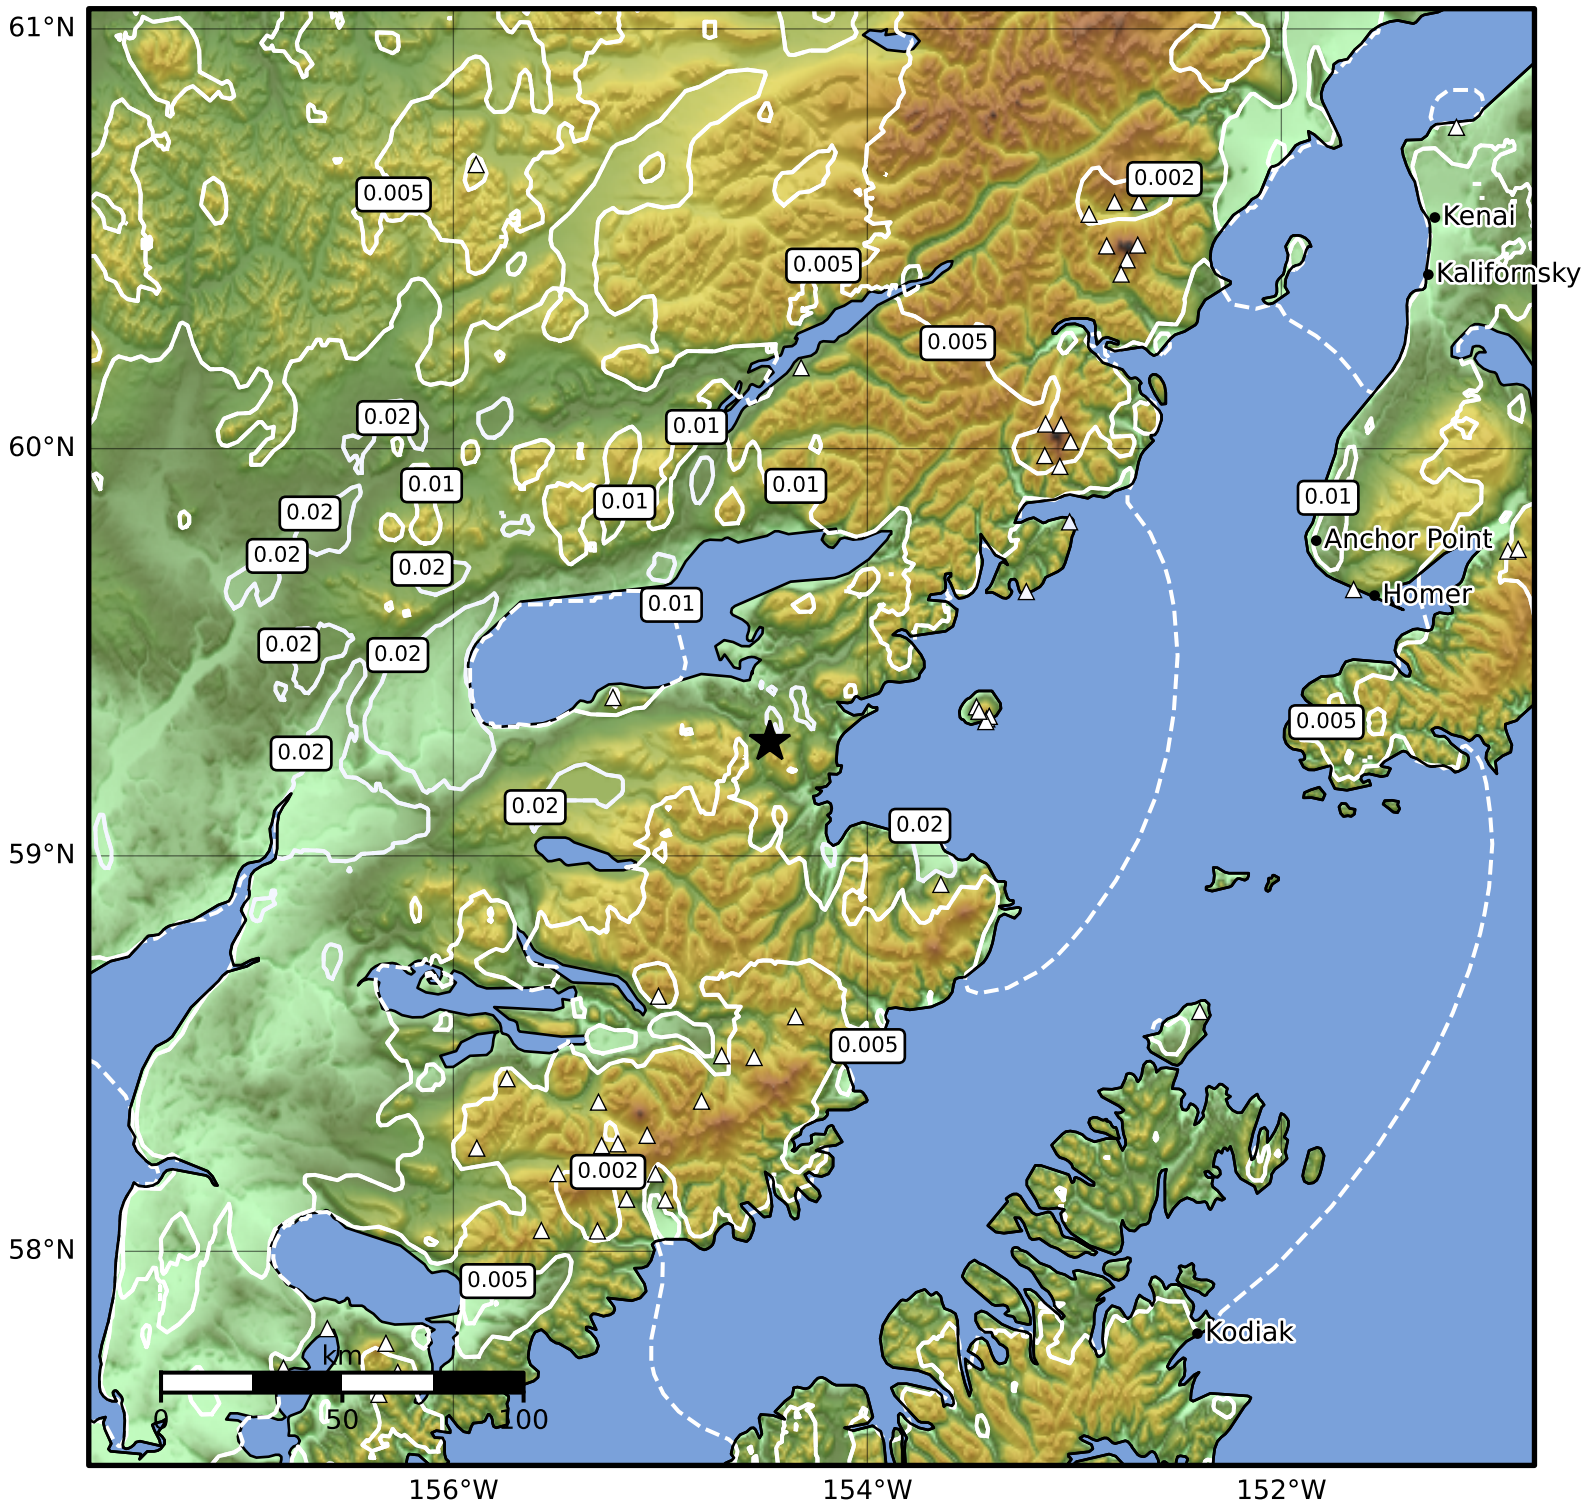

1.0 Second Peak Spectral Acceleration Map Alaska Earthquake Center
 ShakeMap: 61 km (38 miles) SSE of Iliamna
 Nov 23, 2025 20:30:18 UTC M4.1 N59.28 W154.47 Depth: 148.8km ID:2025xbznhg

SA(1.0) (%g)	0.1	0.2	0.5	1	2	5	10	20	50	100	200
--------------	-----	-----	-----	---	---	---	----	----	----	-----	-----

Scale based on Worden et al. (2012)

Version 1: Processed 2026-01-30T03:07:40Z

△ Seismic Instrument ○ Reported Intensity

★ Epicenter