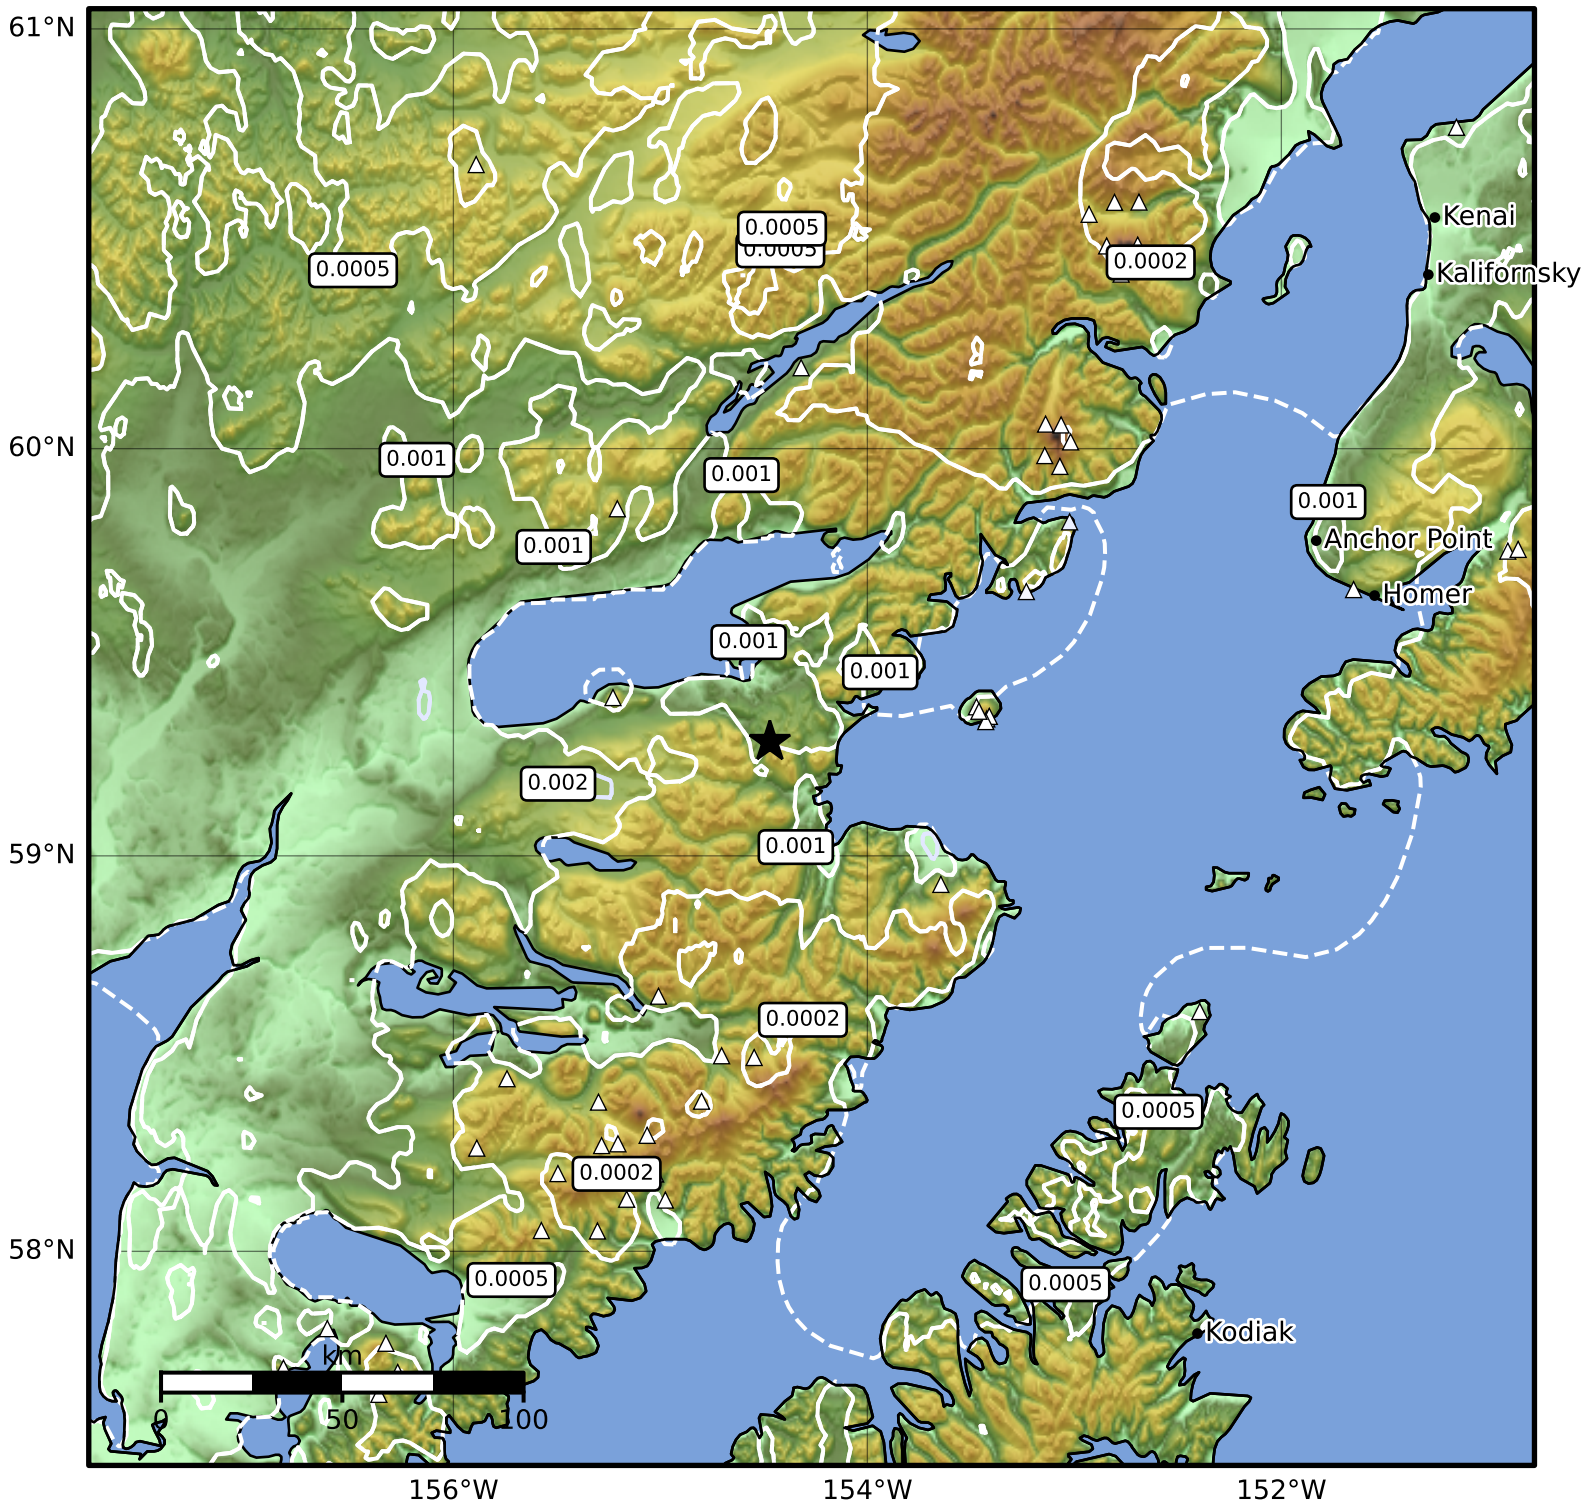

3.0 Second Peak Spectral Acceleration Map Alaska Earthquake Center
 ShakeMap: 61 km (38 miles) SSE of Iliamna
 Nov 23, 2025 20:30:18 UTC M4.1 N59.28 W154.47 Depth: 148.8km ID:2025xbznhg

SA(3.0) (%g)	0.1	0.2	0.5	1	2	5	10	20	50
--------------	-----	-----	-----	---	---	---	----	----	----

Scale based on Worden et al. (2012)

Version 1: Processed 2026-01-30T03:07:40Z

△ Seismic Instrument ○ Reported Intensity

★ Epicenter