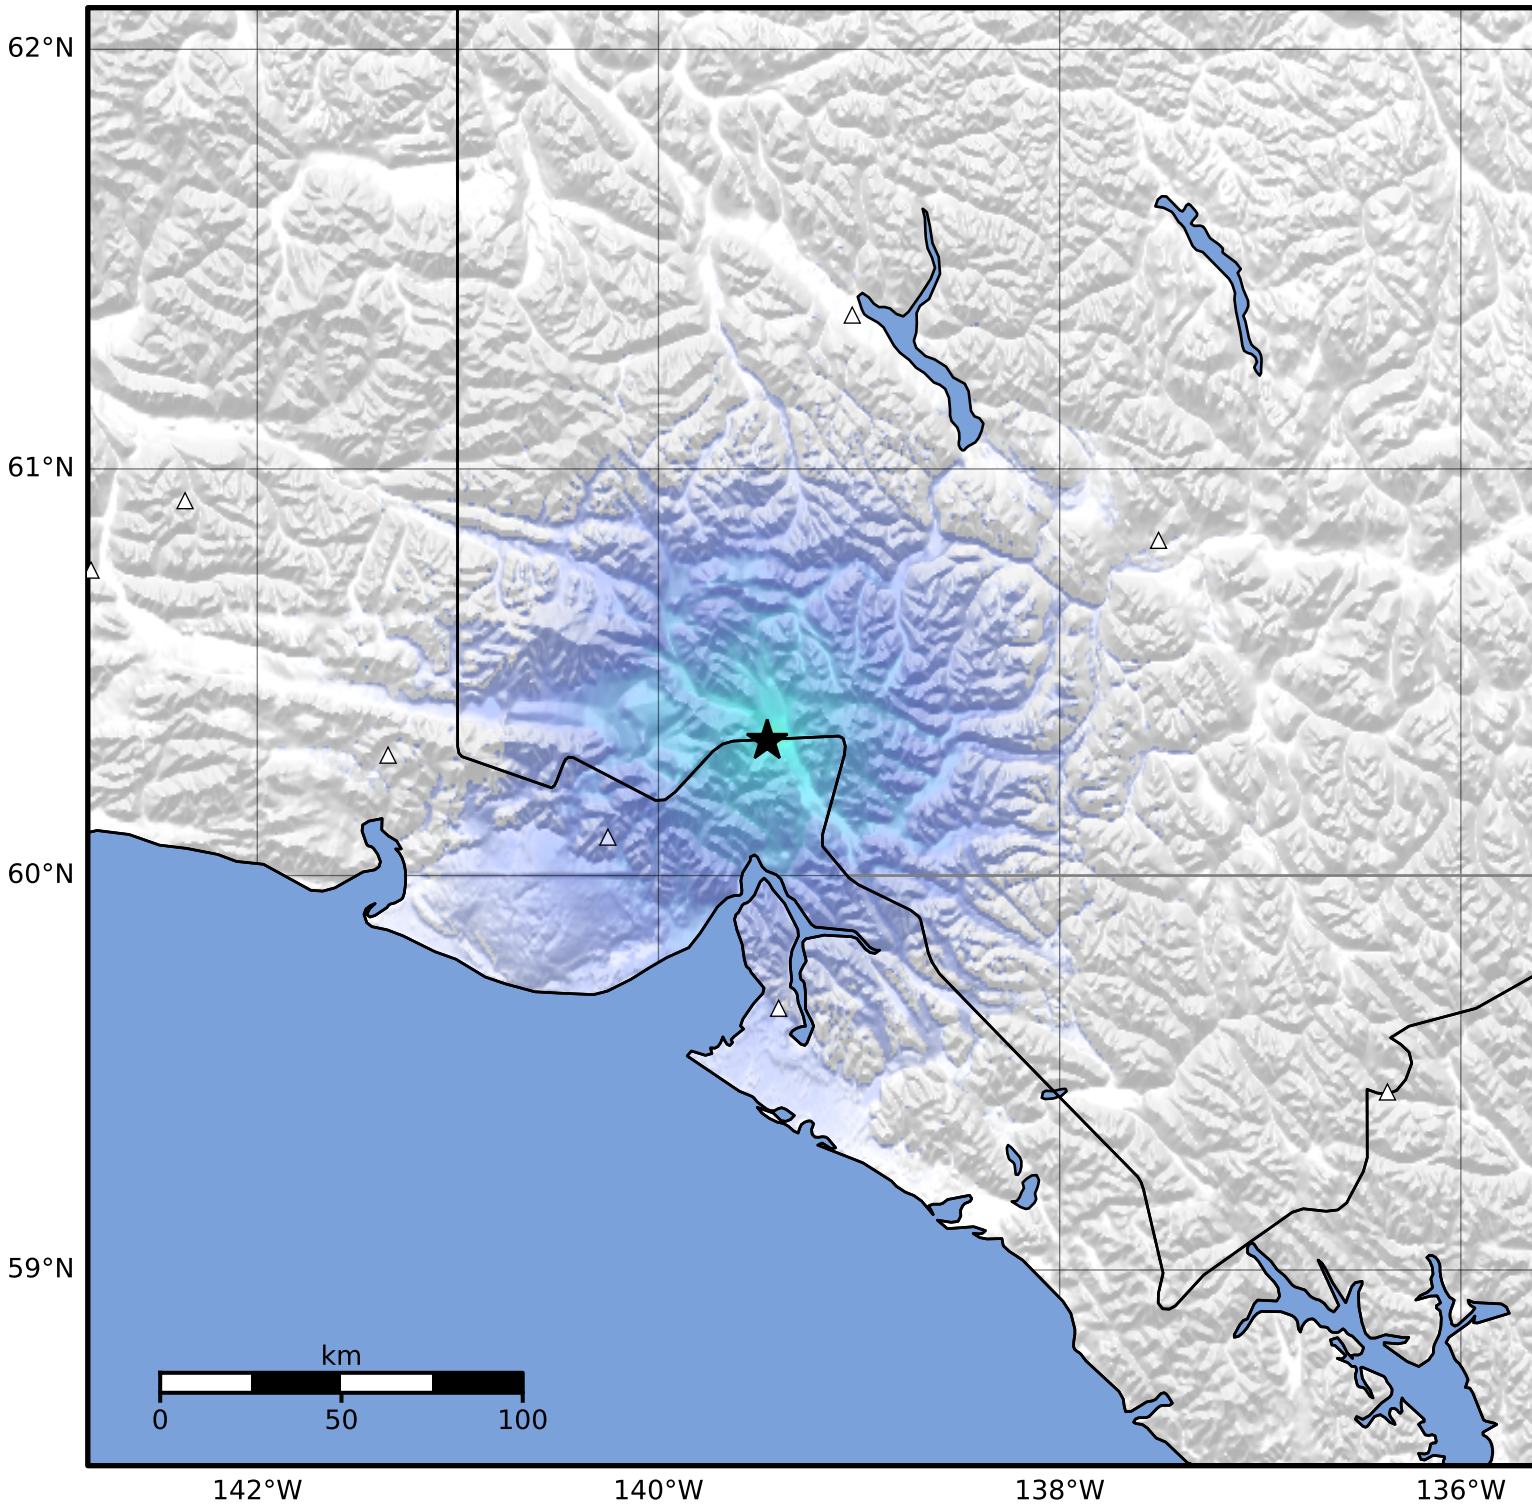

Macroseismic Intensity Map Alaska Earthquake Center  
 ShakeMap: 88 km (55 miles) N of Yakutat  
 Dec 07, 2025 17:50:29 UTC M3.9 N60.34 W139.46 Depth: 5.0km ID:2025ybmjqu

SHAKING	Not felt	Weak	Light	Moderate	Strong	Very strong	Severe	Violent	Extreme
DAMAGE	None	None	None	Very light	Light	Moderate	Moderate/heavy	Heavy	Very heavy
PGA(%g)	<0.0464	0.297	2.76	6.2	11.5	21.5	40.1	74.7	>139
PGV(cm/s)	<0.0215	0.135	1.41	4.65	9.64	20	41.4	85.8	>178
INTENSITY	<b>I</b>	<b>II-III</b>	<b>IV</b>	<b>V</b>	<b>VI</b>	<b>VII</b>	<b>VIII</b>	<b>IX</b>	<b>X+</b>

Scale based on Worden et al. (2012)

Version 1: Processed 2025-12-22T21:11:14Z

△ Seismic Instrument ○ Reported Intensity

★ Epicenter