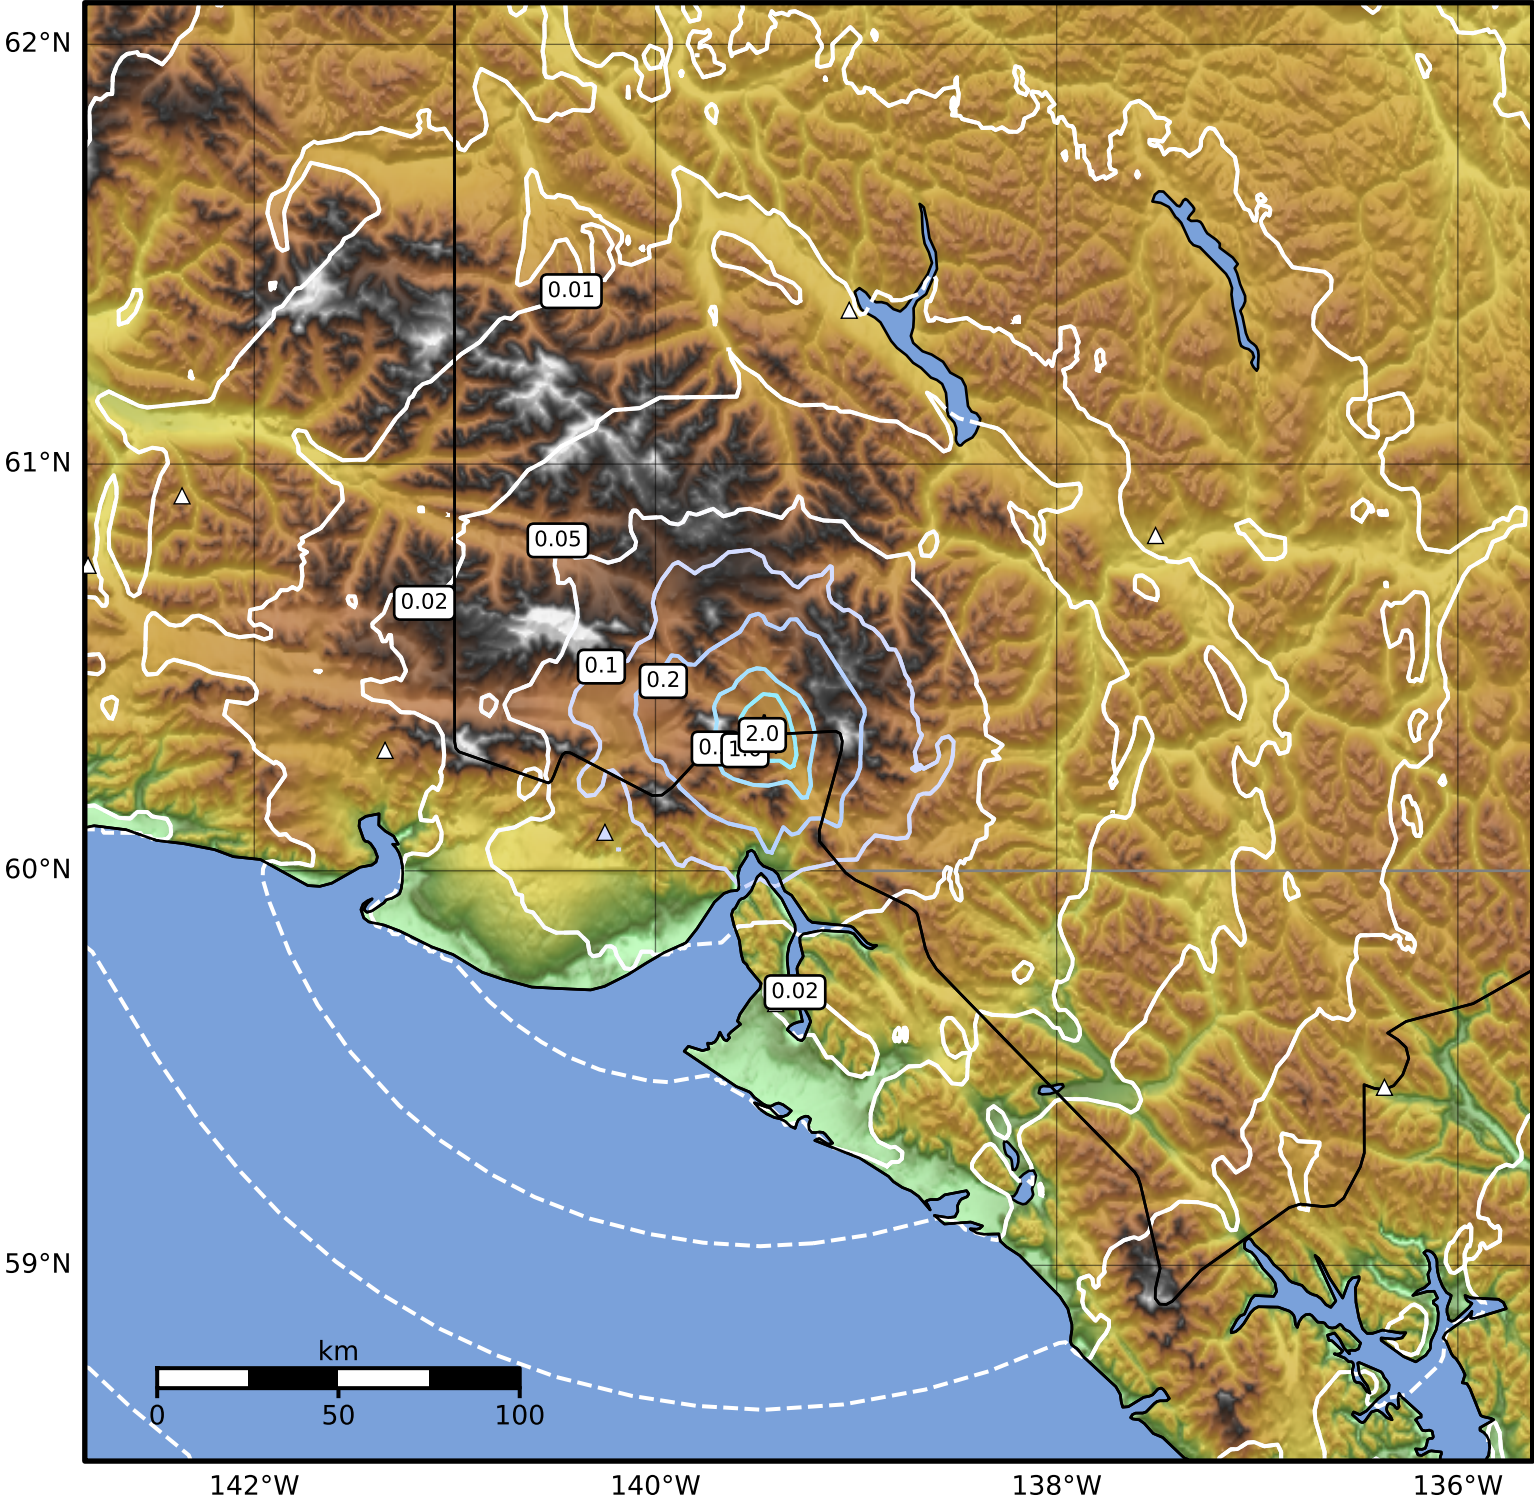

Peak Ground Acceleration Map Alaska Earthquake Center
 ShakeMap: 88 km (55 miles) N of Yakutat
 Dec 07, 2025 17:50:29 UTC M3.9 N60.34 W139.46 Depth: 5.0km ID:2025ybmjqu

PGA (%g)	0.1	0.2	0.5	1	2	5	10	20	50	100	200
----------	-----	-----	-----	---	---	---	----	----	----	-----	-----

Scale based on Worden et al. (2012)

Version 1: Processed 2025-12-22T21:11:14Z

△ Seismic Instrument ○ Reported Intensity ★ Epicenter