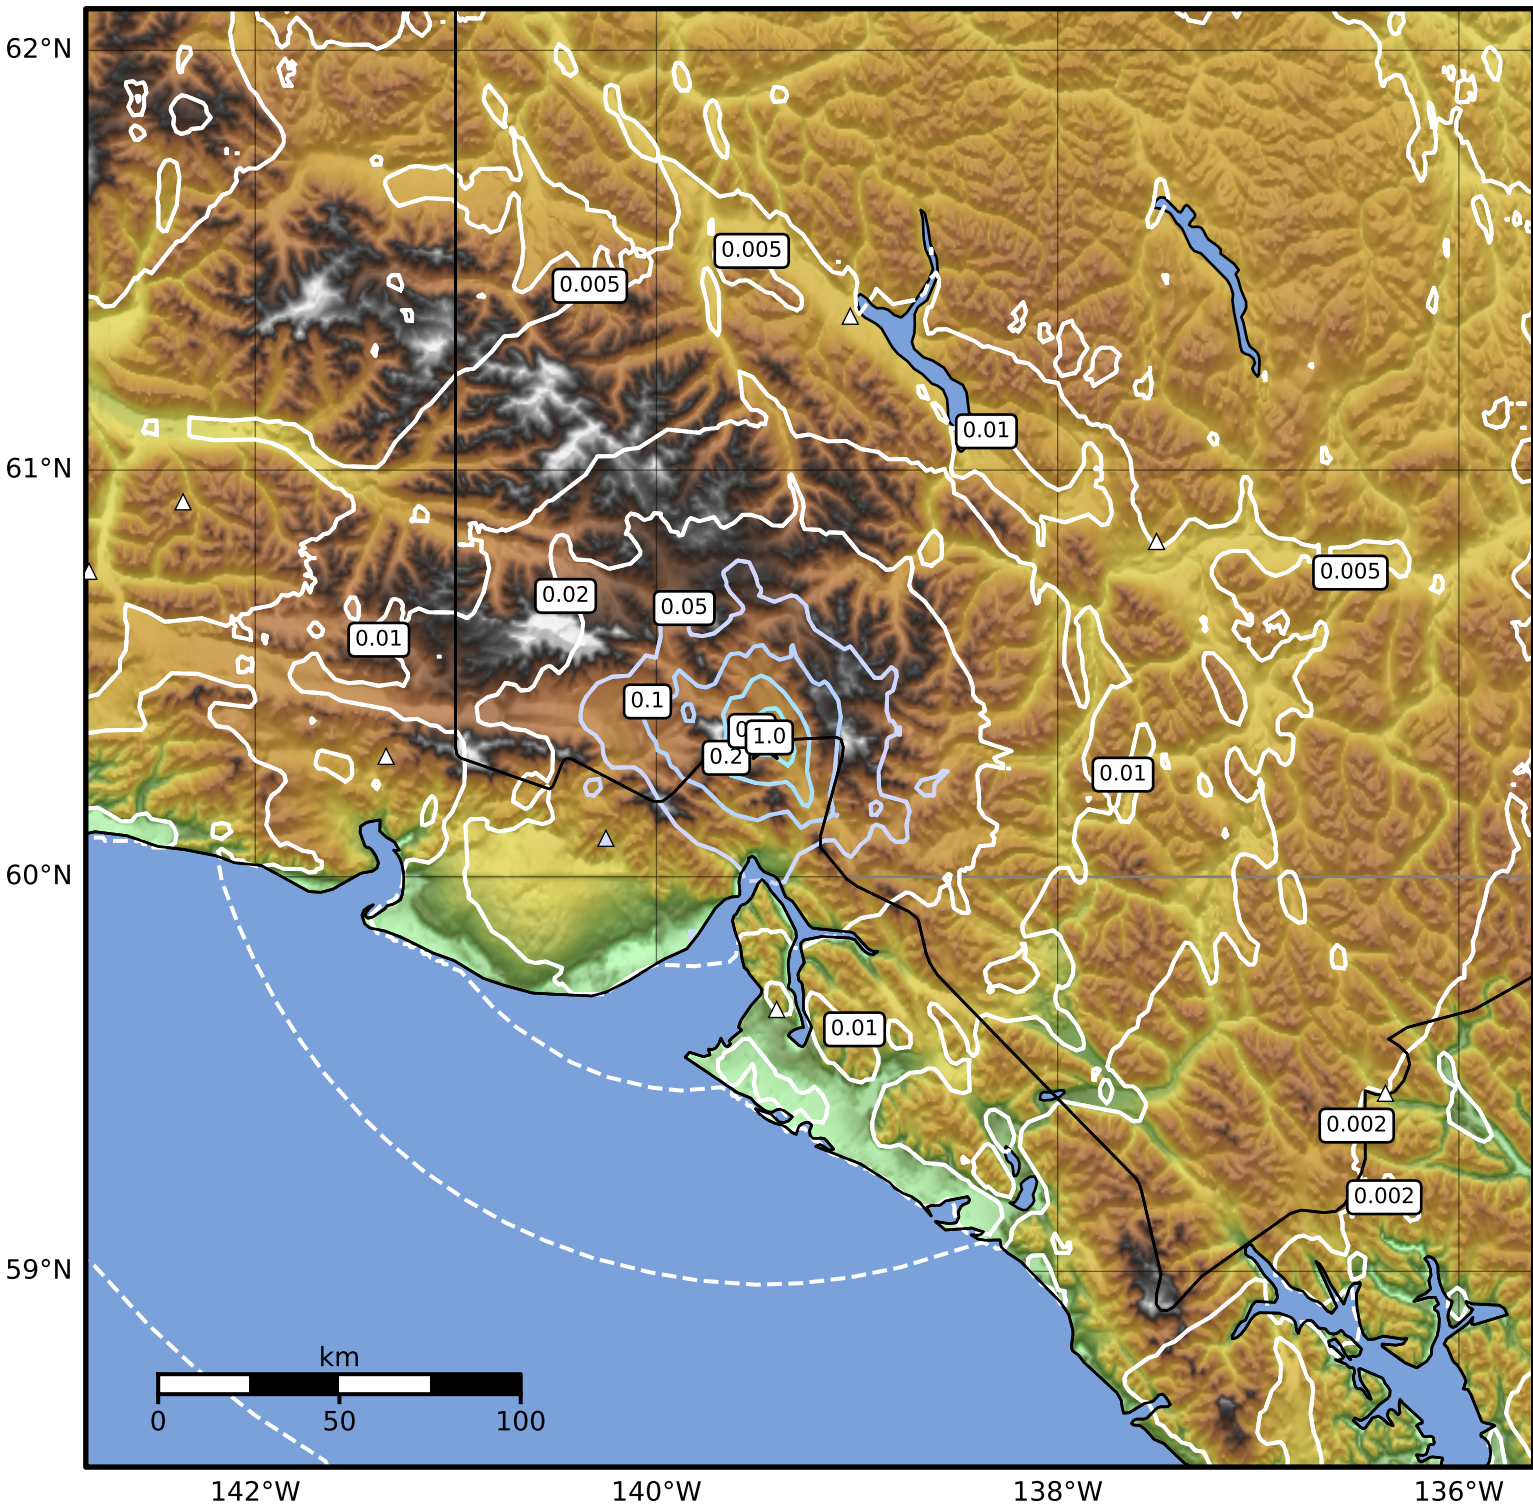

Peak Ground Velocity Map Alaska Earthquake Center
 ShakeMap: 88 km (55 miles) N of Yakutat
 Dec 07, 2025 17:50:29 UTC M3.9 N60.34 W139.46 Depth: 5.0km ID:2025ybmjqu

PGV (cm/s)	0.1	0.2	0.5	1	2	5	10	20	50	100	200
------------	-----	-----	-----	---	---	---	----	----	----	-----	-----

Scale based on Worden et al. (2012)

Version 1: Processed 2025-12-22T21:11:14Z

△ Seismic Instrument ○ Reported Intensity

★ Epicenter