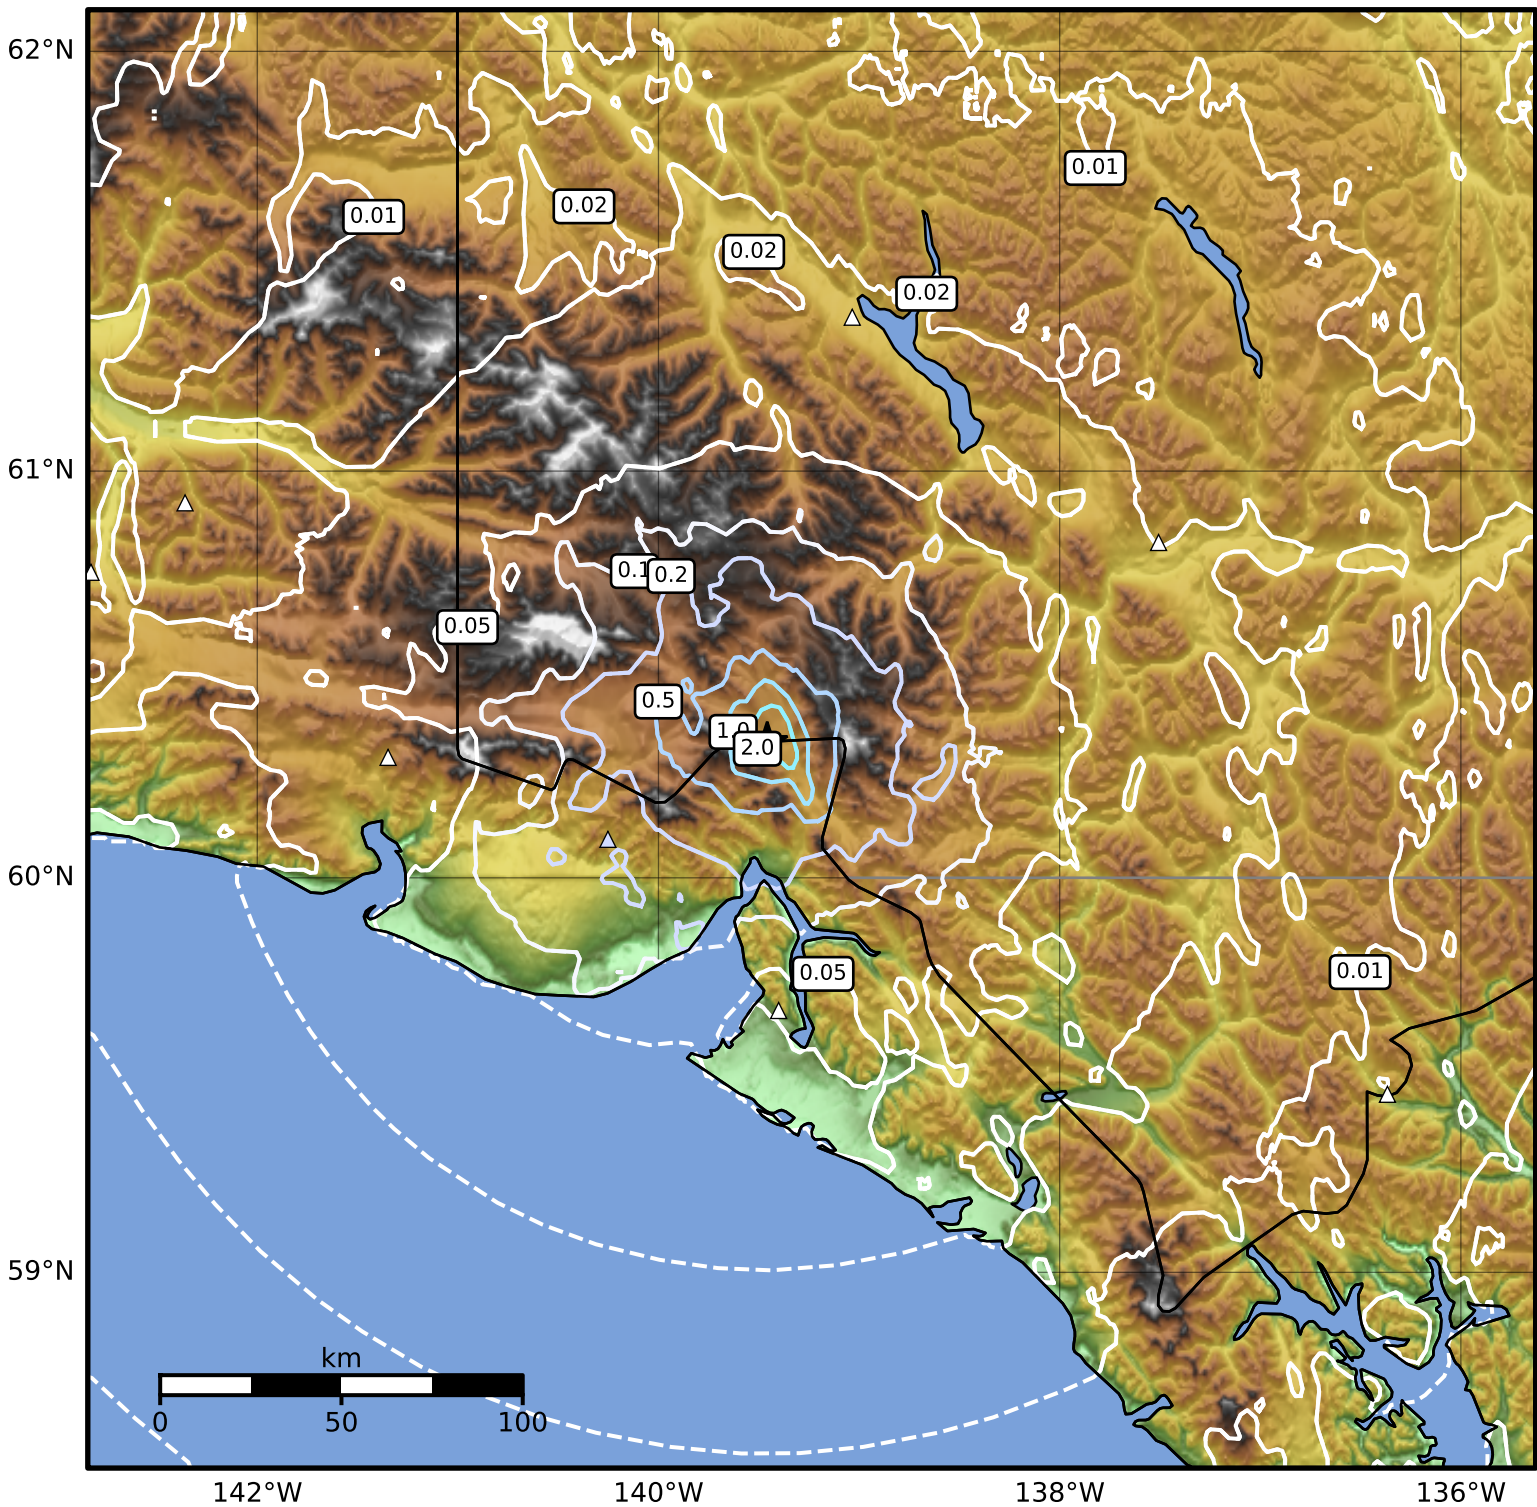

0.3 Second Peak Spectral Acceleration Map Alaska Earthquake Center  
 ShakeMap: 88 km (55 miles) N of Yakutat  
 Dec 07, 2025 17:50:29 UTC M3.9 N60.34 W139.46 Depth: 5.0km ID:2025ybmjqu

<b>SA(0.3) (%g)</b>	<b>0.1</b>	<b>0.2</b>	<b>0.5</b>	<b>1</b>	<b>2</b>	<b>5</b>	<b>10</b>	<b>20</b>	<b>50</b>	<b>100</b>	<b>200</b>
---------------------	------------	------------	------------	----------	----------	----------	-----------	-----------	-----------	------------	------------

Scale based on Worden et al. (2012)

Version 1: Processed 2025-12-22T21:11:14Z

△ Seismic Instrument ○ Reported Intensity

★ Epicenter