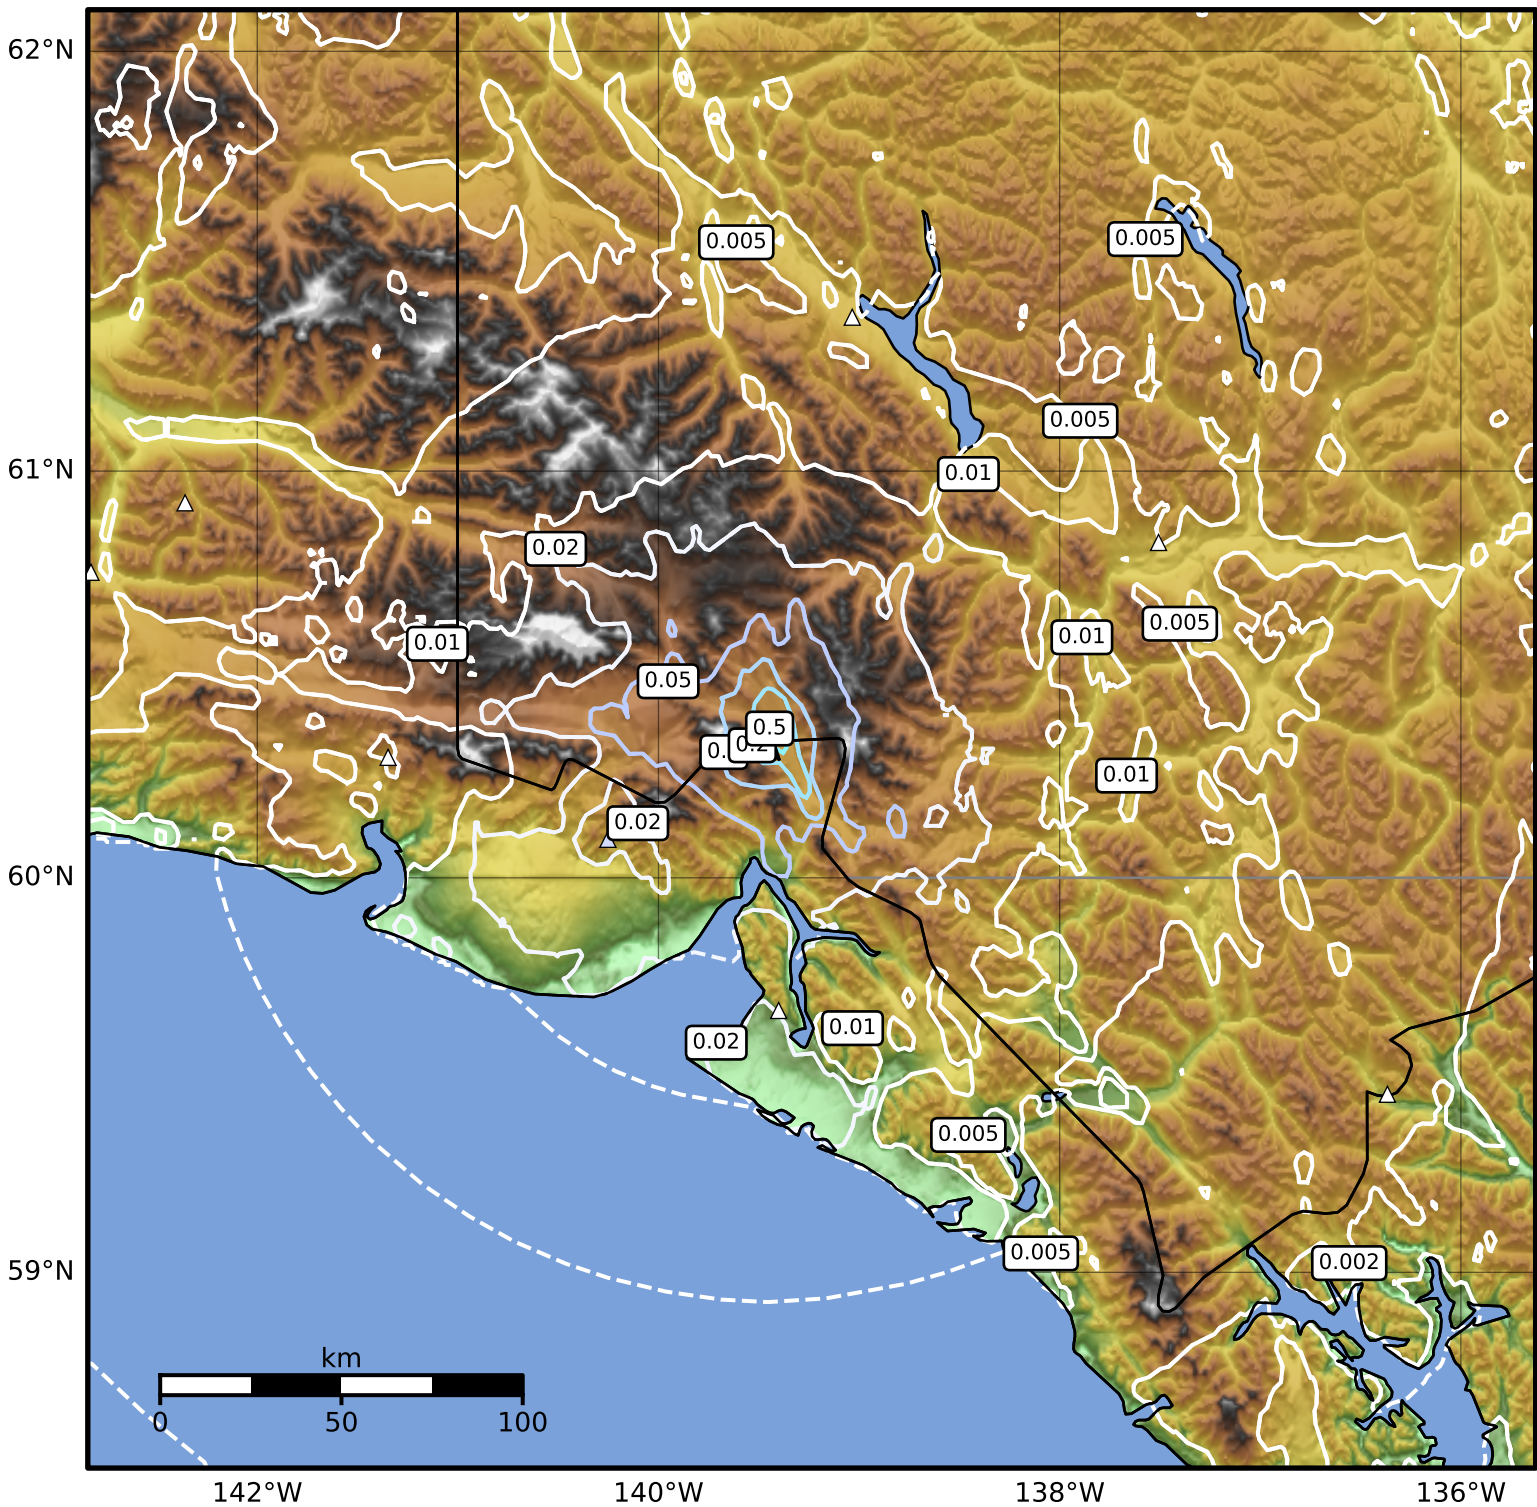

1.0 Second Peak Spectral Acceleration Map Alaska Earthquake Center  
 ShakeMap: 88 km (55 miles) N of Yakutat  
 Dec 07, 2025 17:50:29 UTC M3.9 N60.34 W139.46 Depth: 5.0km ID:2025ybmjqu

SA(1.0) (%g)	0.1	0.2	0.5	1	2	5	10	20	50	100	200
--------------	-----	-----	-----	---	---	---	----	----	----	-----	-----

Scale based on Worden et al. (2012)

Version 1: Processed 2025-12-22T21:11:14Z

△ Seismic Instrument ○ Reported Intensity

★ Epicenter