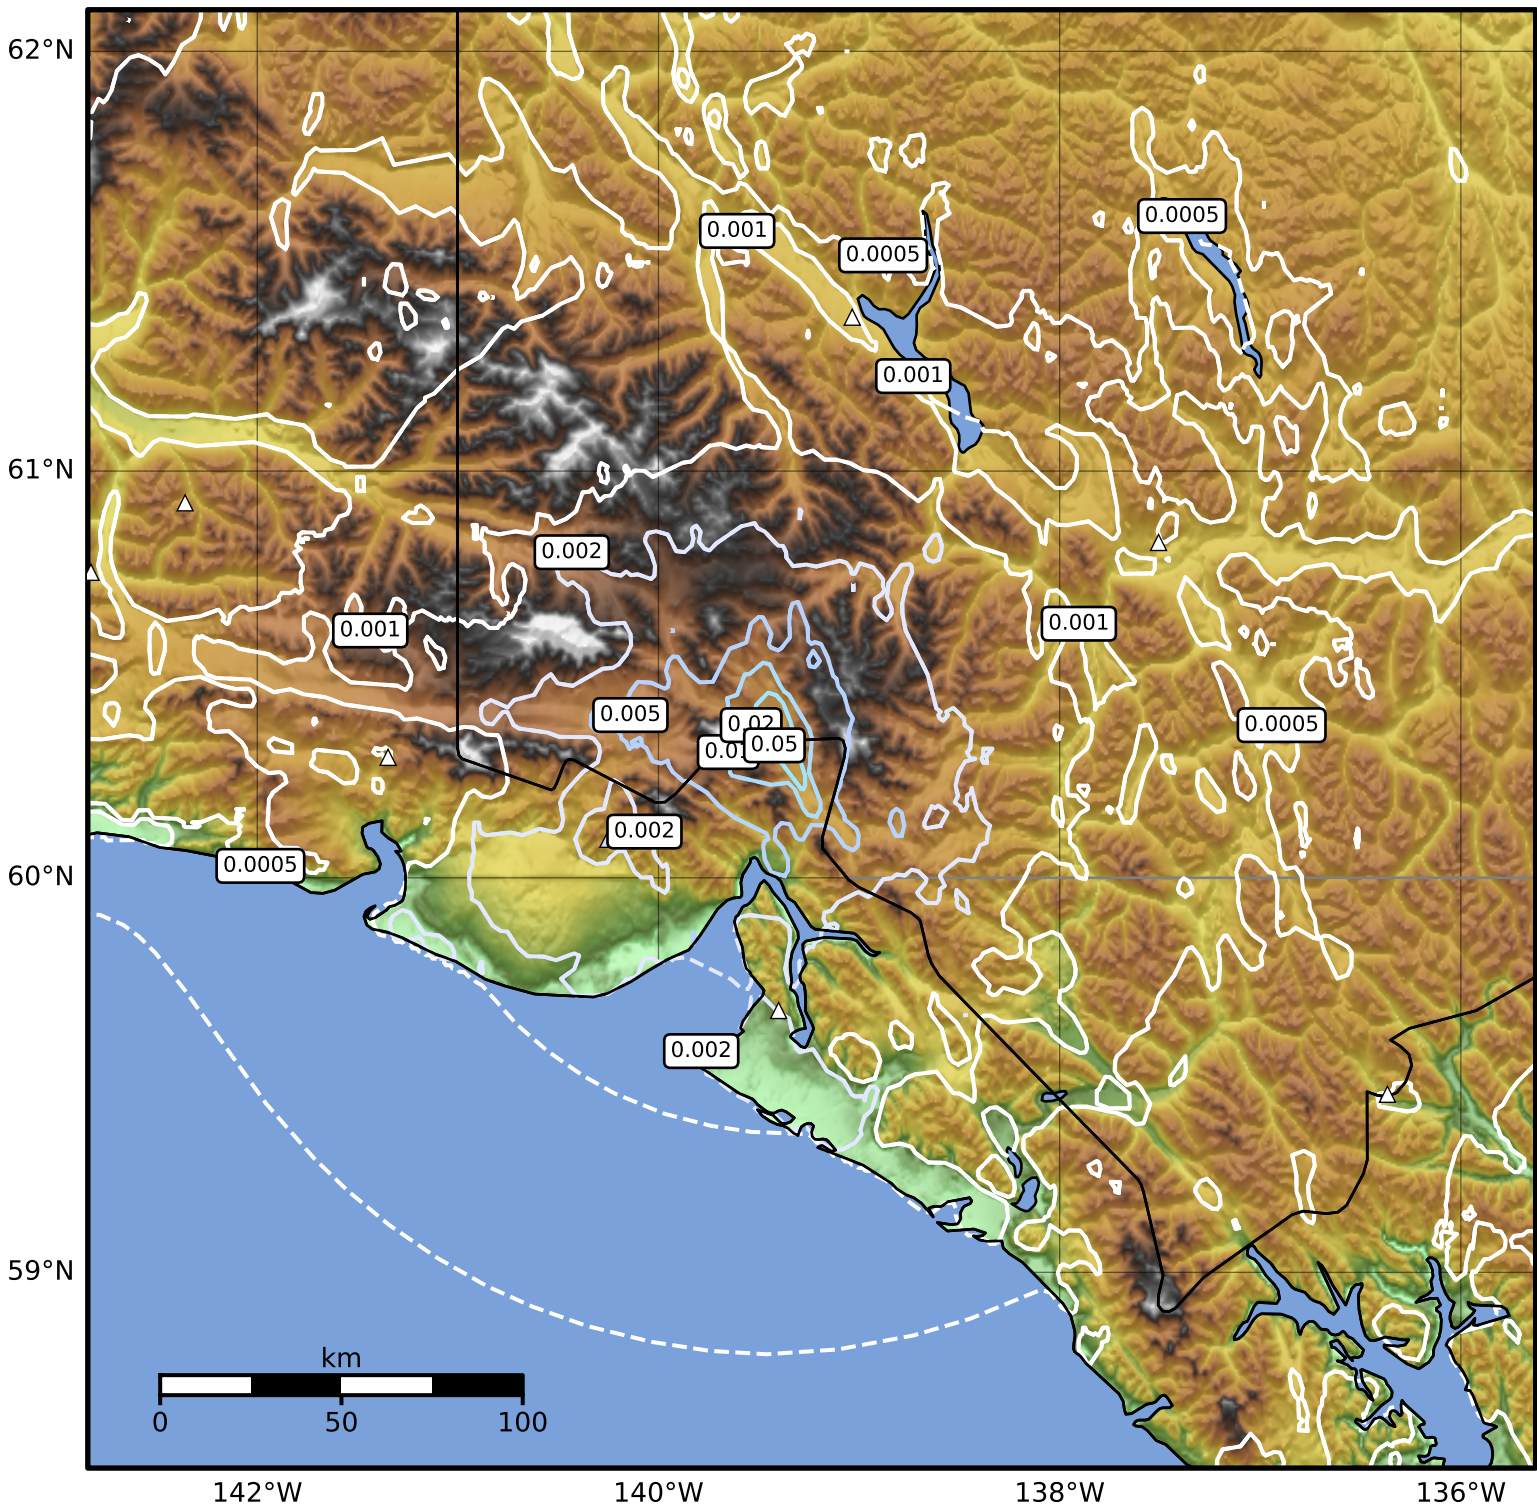

3.0 Second Peak Spectral Acceleration Map Alaska Earthquake Center
ShakeMap: 88 km (55 miles) N of Yakutat
Dec 07, 2025 17:50:29 UTC M3.9 N60.34 W139.46 Depth: 5.0km ID:2025ybmjqu

Scale based on Worden et al. (2012)

△ Seismic Instrument ○ Reported Intensity

★ Epicenter

Version 1: Processed 2025-12-22T21:11:14Z