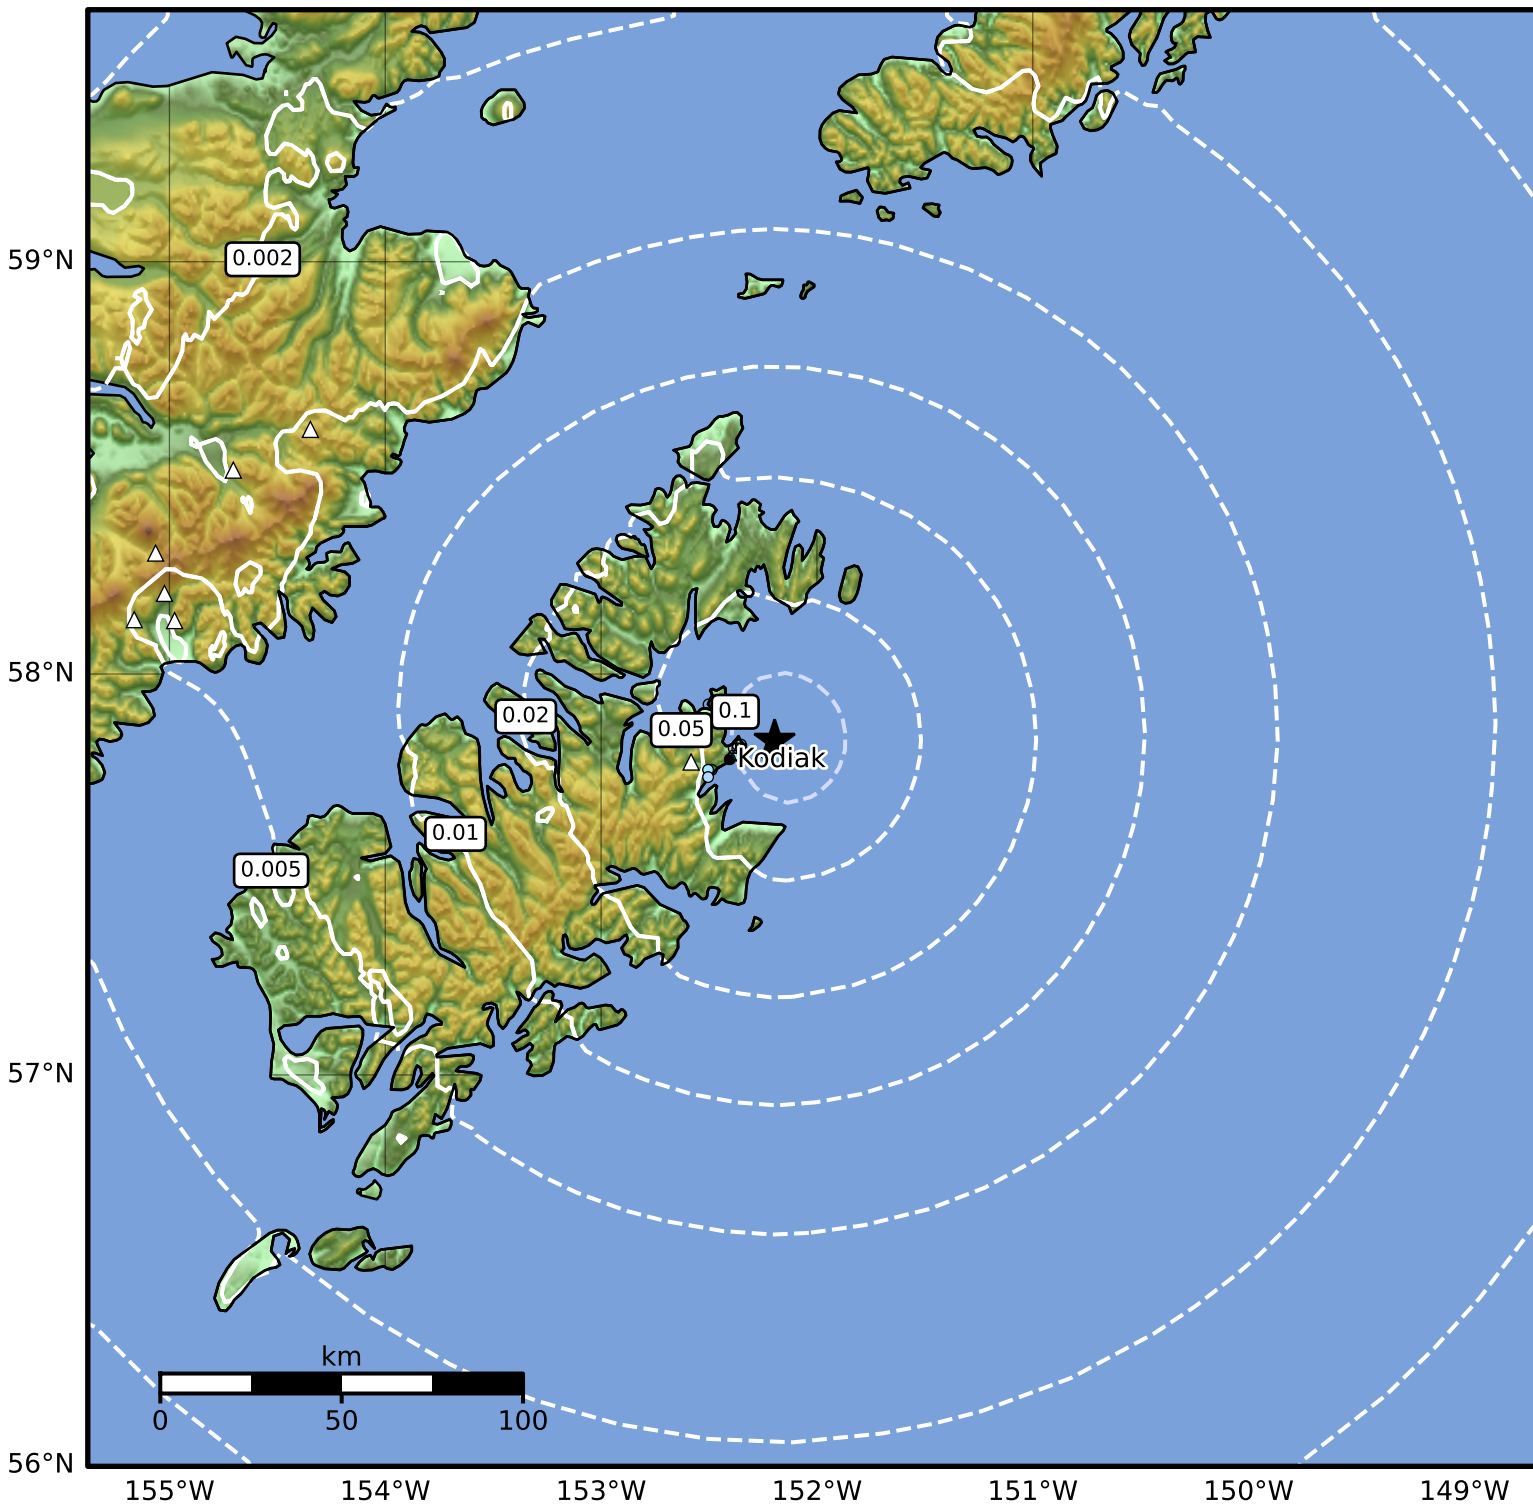

Peak Ground Acceleration Map Alaska Earthquake Center
 ShakeMap: 13 km (8 miles) ENE of Kodiak
 Jan 07, 2026 06:32:16 UTC M3.2 N57.84 W152.20 Depth: 26.6km ID:2026alnjid

PGA (%g)	0.1	0.2	0.5	1	2	5	10	20	50	100	200
----------	-----	-----	-----	---	---	---	----	----	----	-----	-----

Scale based on Worden et al. (2012)

Version 2: Processed 2026-01-07T15:42:11Z

△ Seismic Instrument ○ Reported Intensity

★ Epicenter