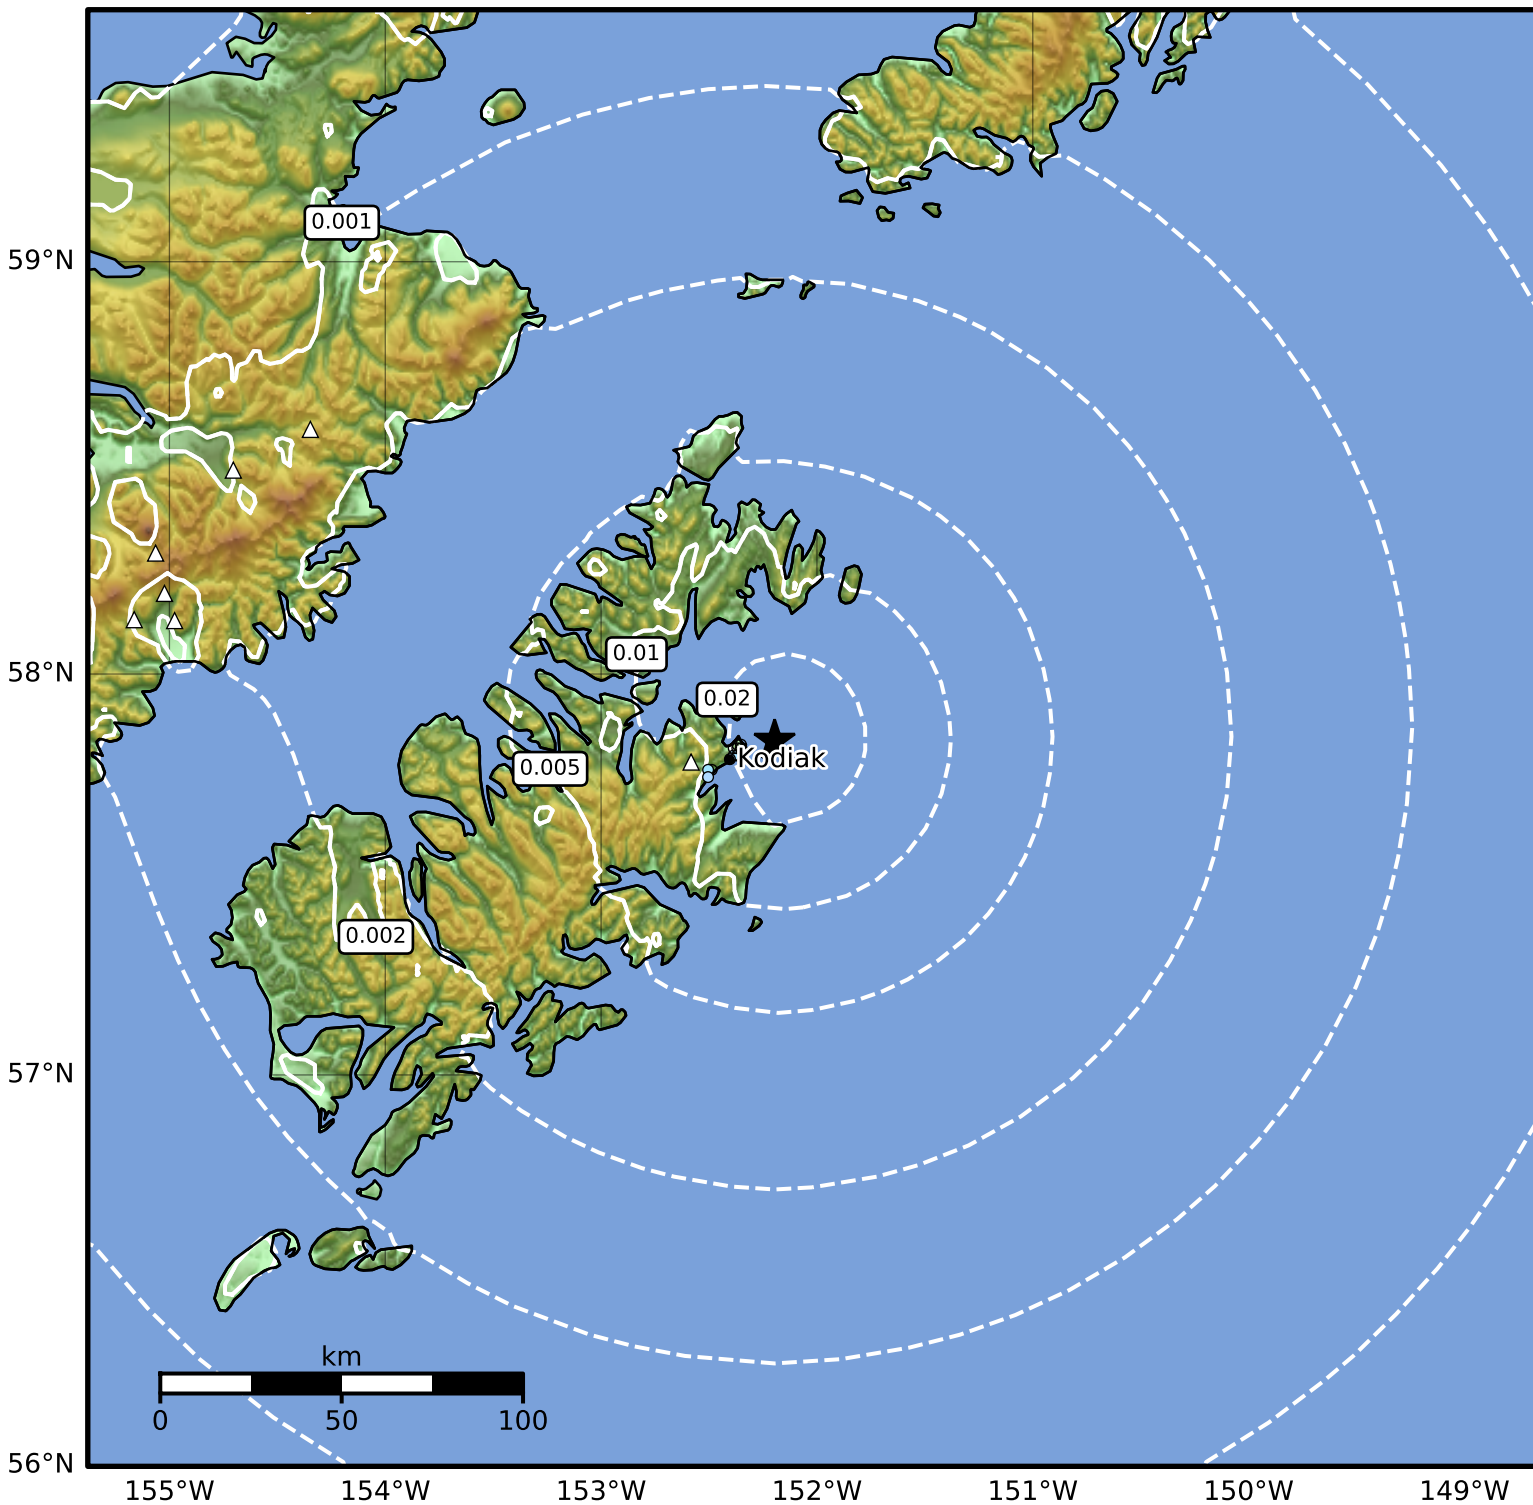

Peak Ground Velocity Map Alaska Earthquake Center
ShakeMap: 13 km (8 miles) ENE of Kodiak
Jan 07, 2026 06:32:16 UTC M3.2 N57.84 W152.20 Depth: 26.6km ID:2026alnjid

PGV (cm/s)	0.1	0.2	0.5	1	2	5	10	20	50	100	200
------------	-----	-----	-----	---	---	---	----	----	----	-----	-----

Scale based on Worden et al. (2012)

△ Seismic Instrument ○ Reported Intensity

★ Epicenter

Version 2: Processed 2026-01-07T15:42:11Z