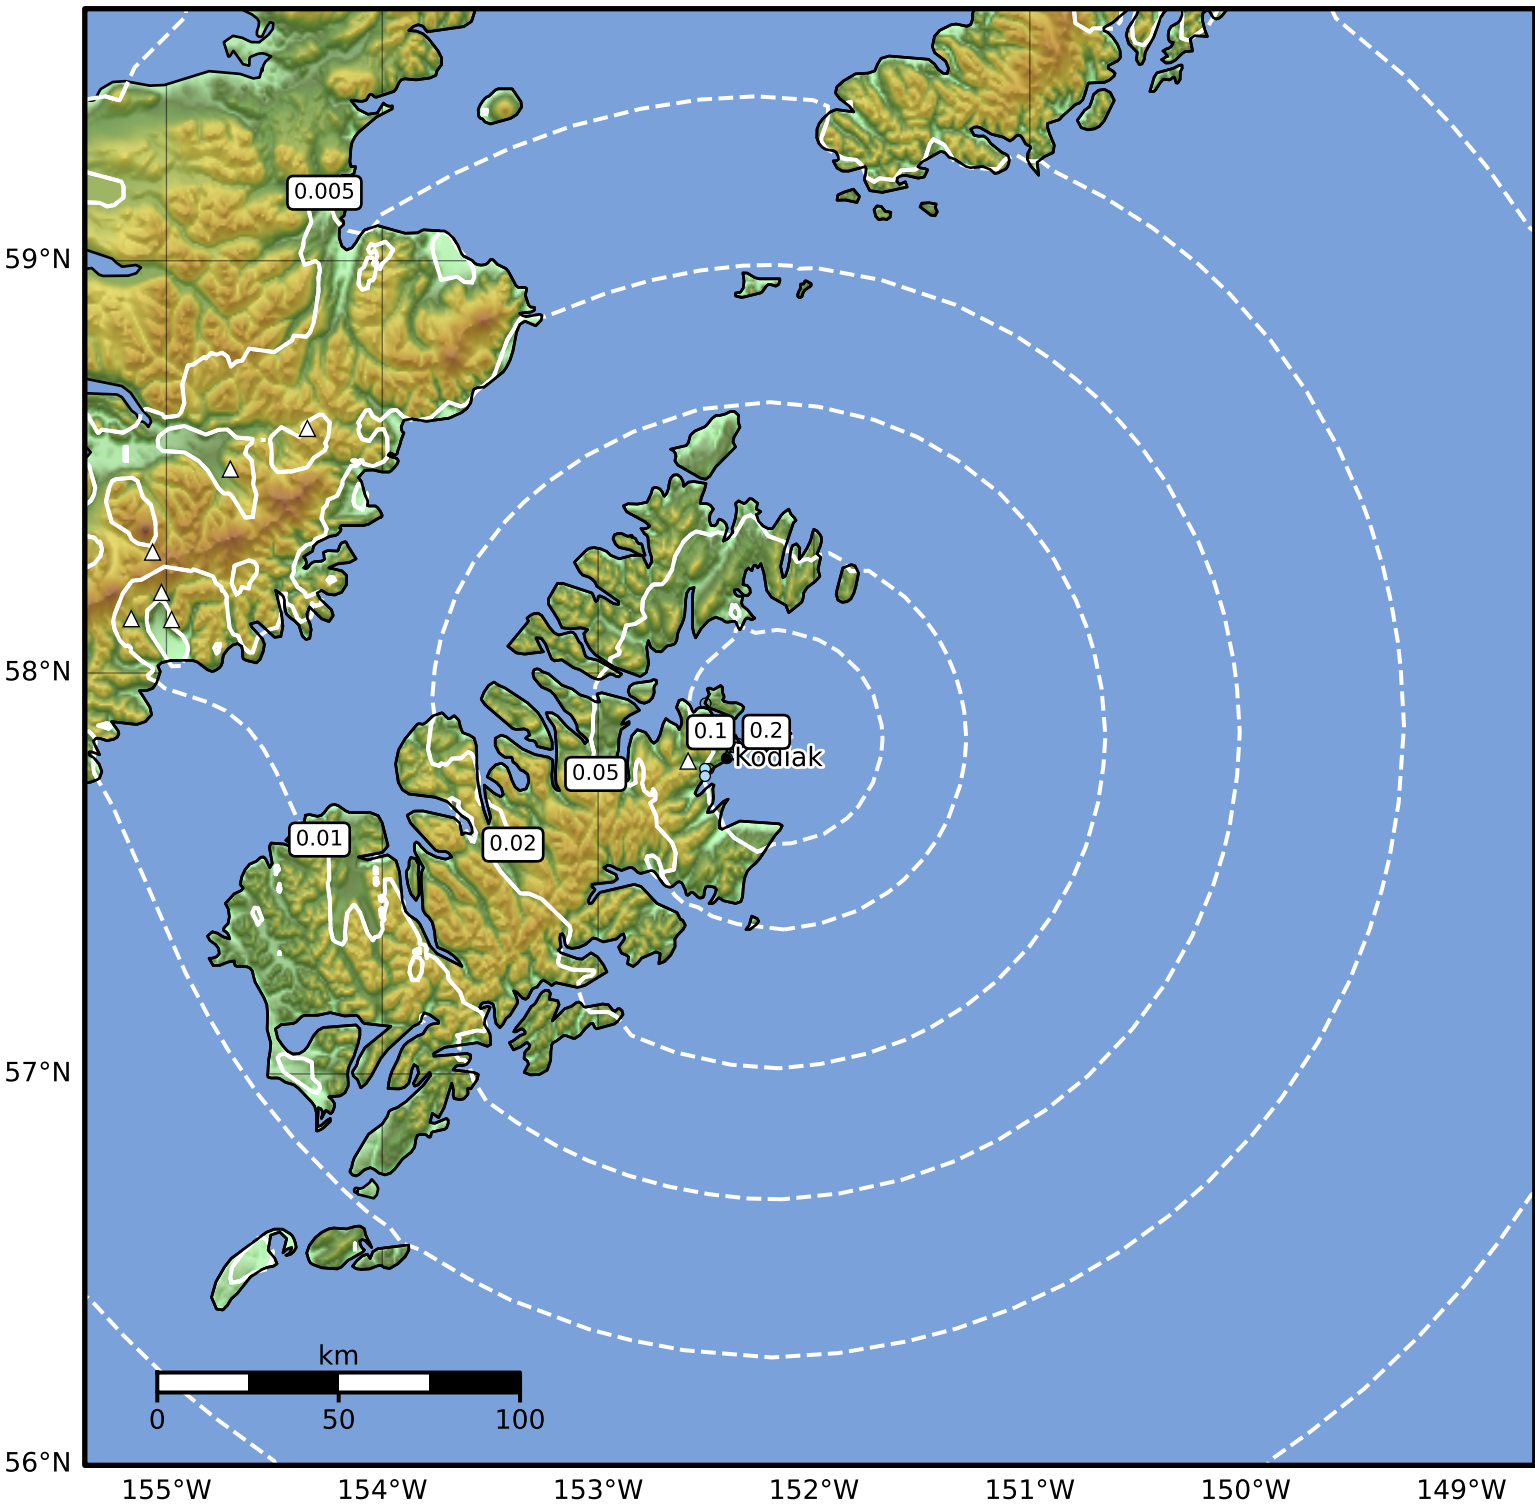

0.3 Second Peak Spectral Acceleration Map Alaska Earthquake Center  
 ShakeMap: 13 km (8 miles) ENE of Kodiak  
 Jan 07, 2026 06:32:16 UTC M3.2 N57.84 W152.20 Depth: 26.6km ID:2026alnjid

<b>SA(0.3) (%g)</b>	<b>0.1</b>	<b>0.2</b>	<b>0.5</b>	<b>1</b>	<b>2</b>	<b>5</b>	<b>10</b>	<b>20</b>	<b>50</b>	<b>100</b>	<b>200</b>
---------------------	------------	------------	------------	----------	----------	----------	-----------	-----------	-----------	------------	------------

Scale based on Worden et al. (2012)

Version 2: Processed 2026-01-07T15:42:11Z

△ Seismic Instrument ○ Reported Intensity

★ Epicenter