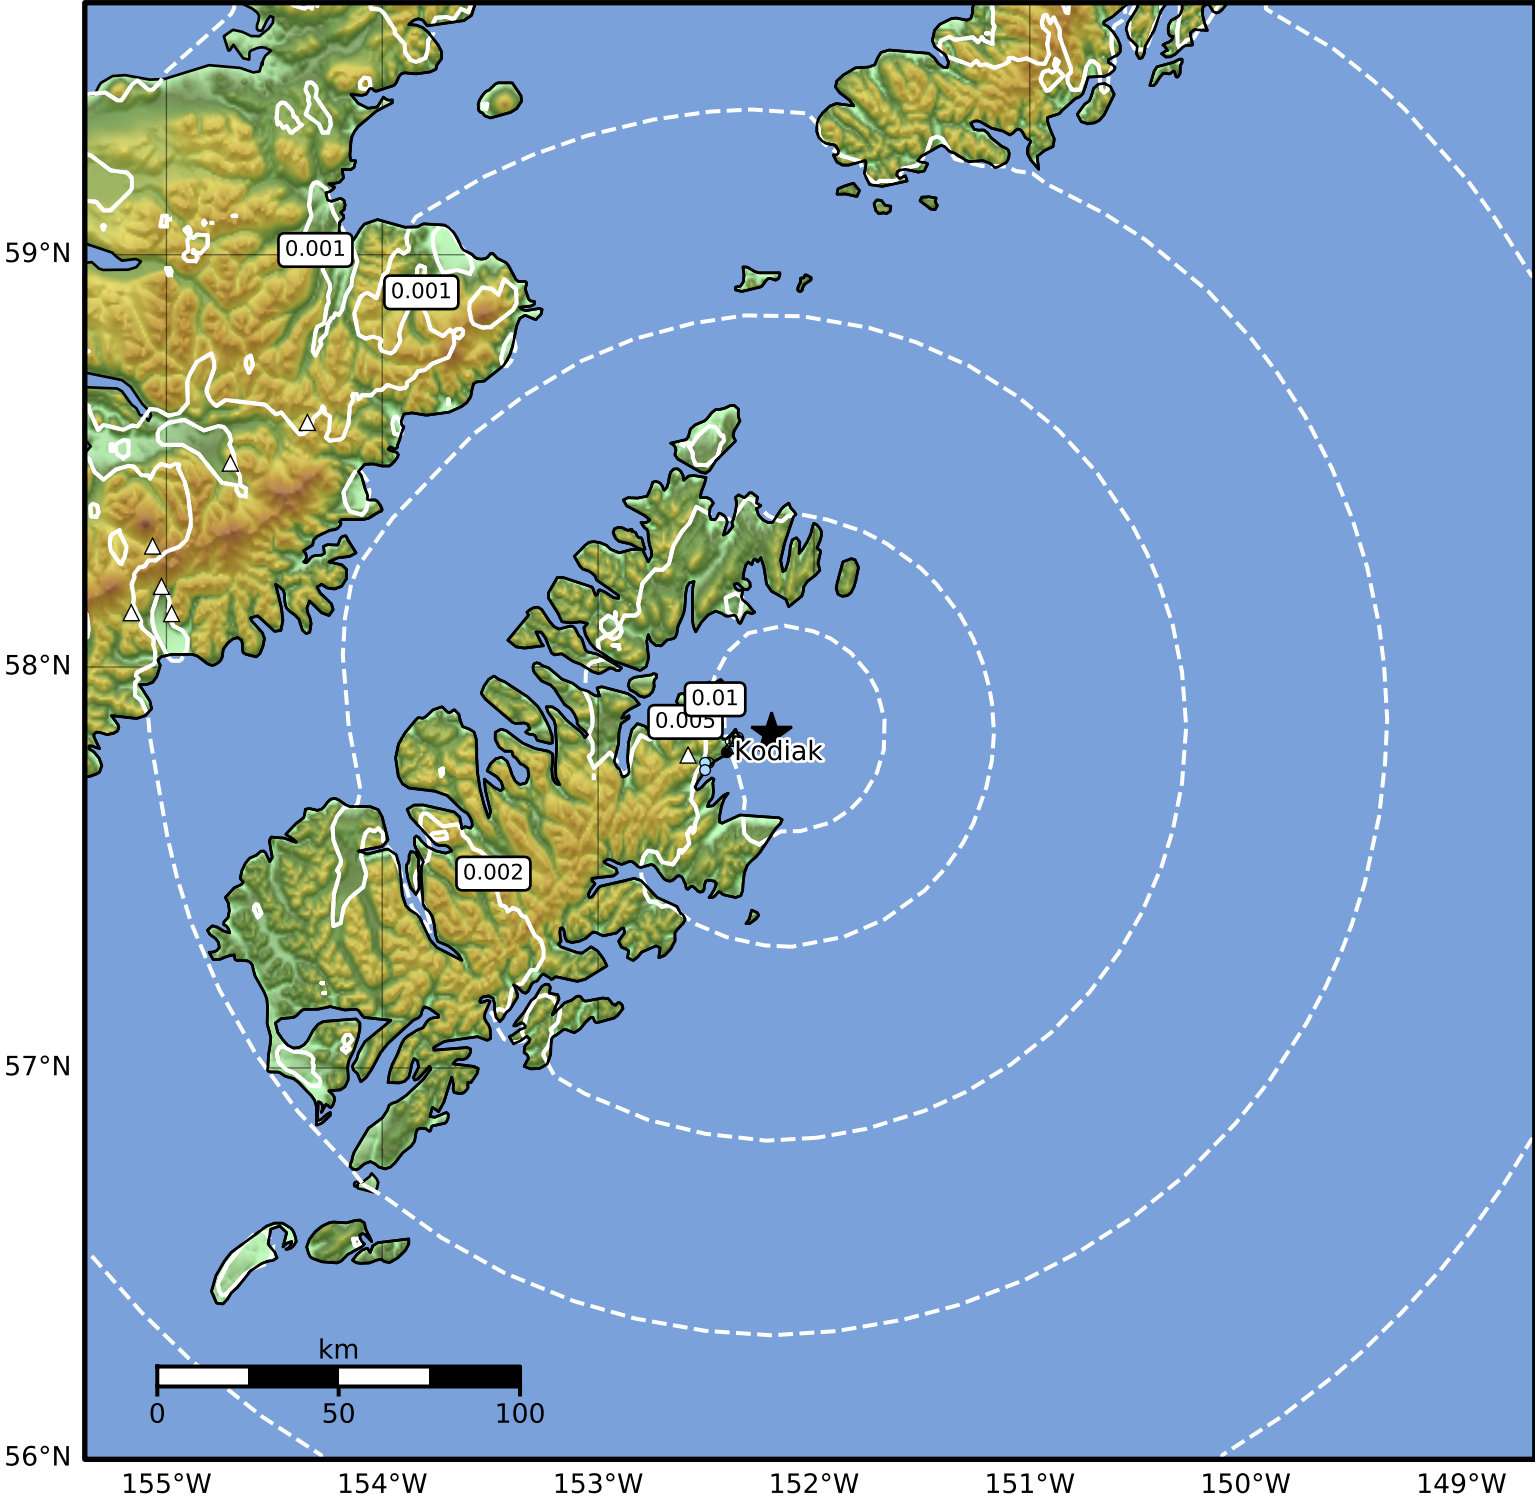

1.0 Second Peak Spectral Acceleration Map Alaska Earthquake Center
 ShakeMap: 13 km (8 miles) ENE of Kodiak
 Jan 07, 2026 06:32:16 UTC M3.2 N57.84 W152.20 Depth: 26.6km ID:2026alnjid

SA(1.0) (%g)	0.1	0.2	0.5	1	2	5	10	20	50	100	200
--------------	-----	-----	-----	---	---	---	----	----	----	-----	-----

Scale based on Worden et al. (2012)

Version 2: Processed 2026-01-07T15:42:11Z

△ Seismic Instrument ○ Reported Intensity

★ Epicenter