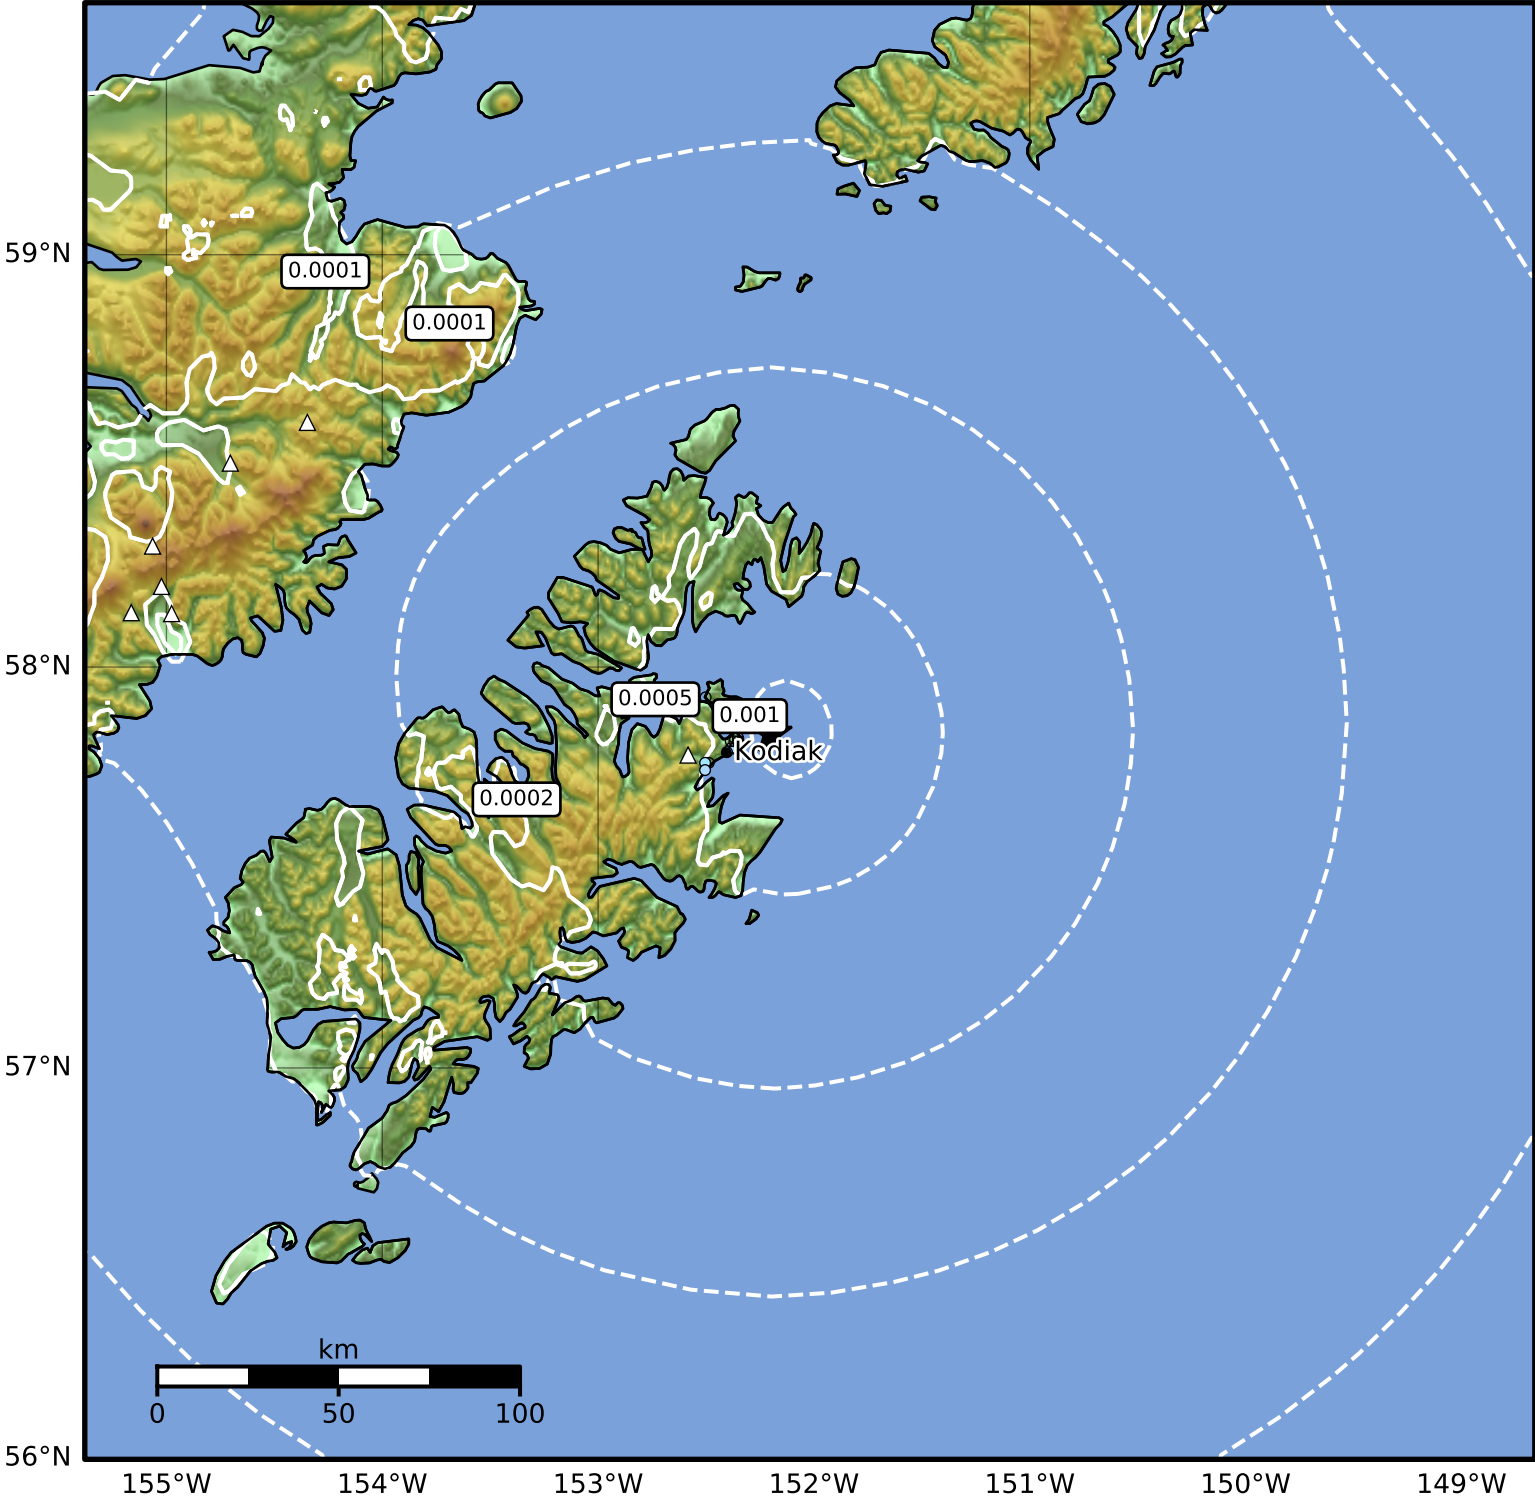

3.0 Second Peak Spectral Acceleration Map Alaska Earthquake Center
 ShakeMap: 13 km (8 miles) ENE of Kodiak
 Jan 07, 2026 06:32:16 UTC M3.2 N57.84 W152.20 Depth: 26.6km ID:2026alnjid

SA(3.0) (%g)	0.1	0.2	0.5	1	2	5	10	20	50
	0.1	0.2	0.5	1	2	5	10	20	50

Scale based on Worden et al. (2012)

Version 2: Processed 2026-01-07T15:42:11Z

△ Seismic Instrument ○ Reported Intensity

★ Epicenter