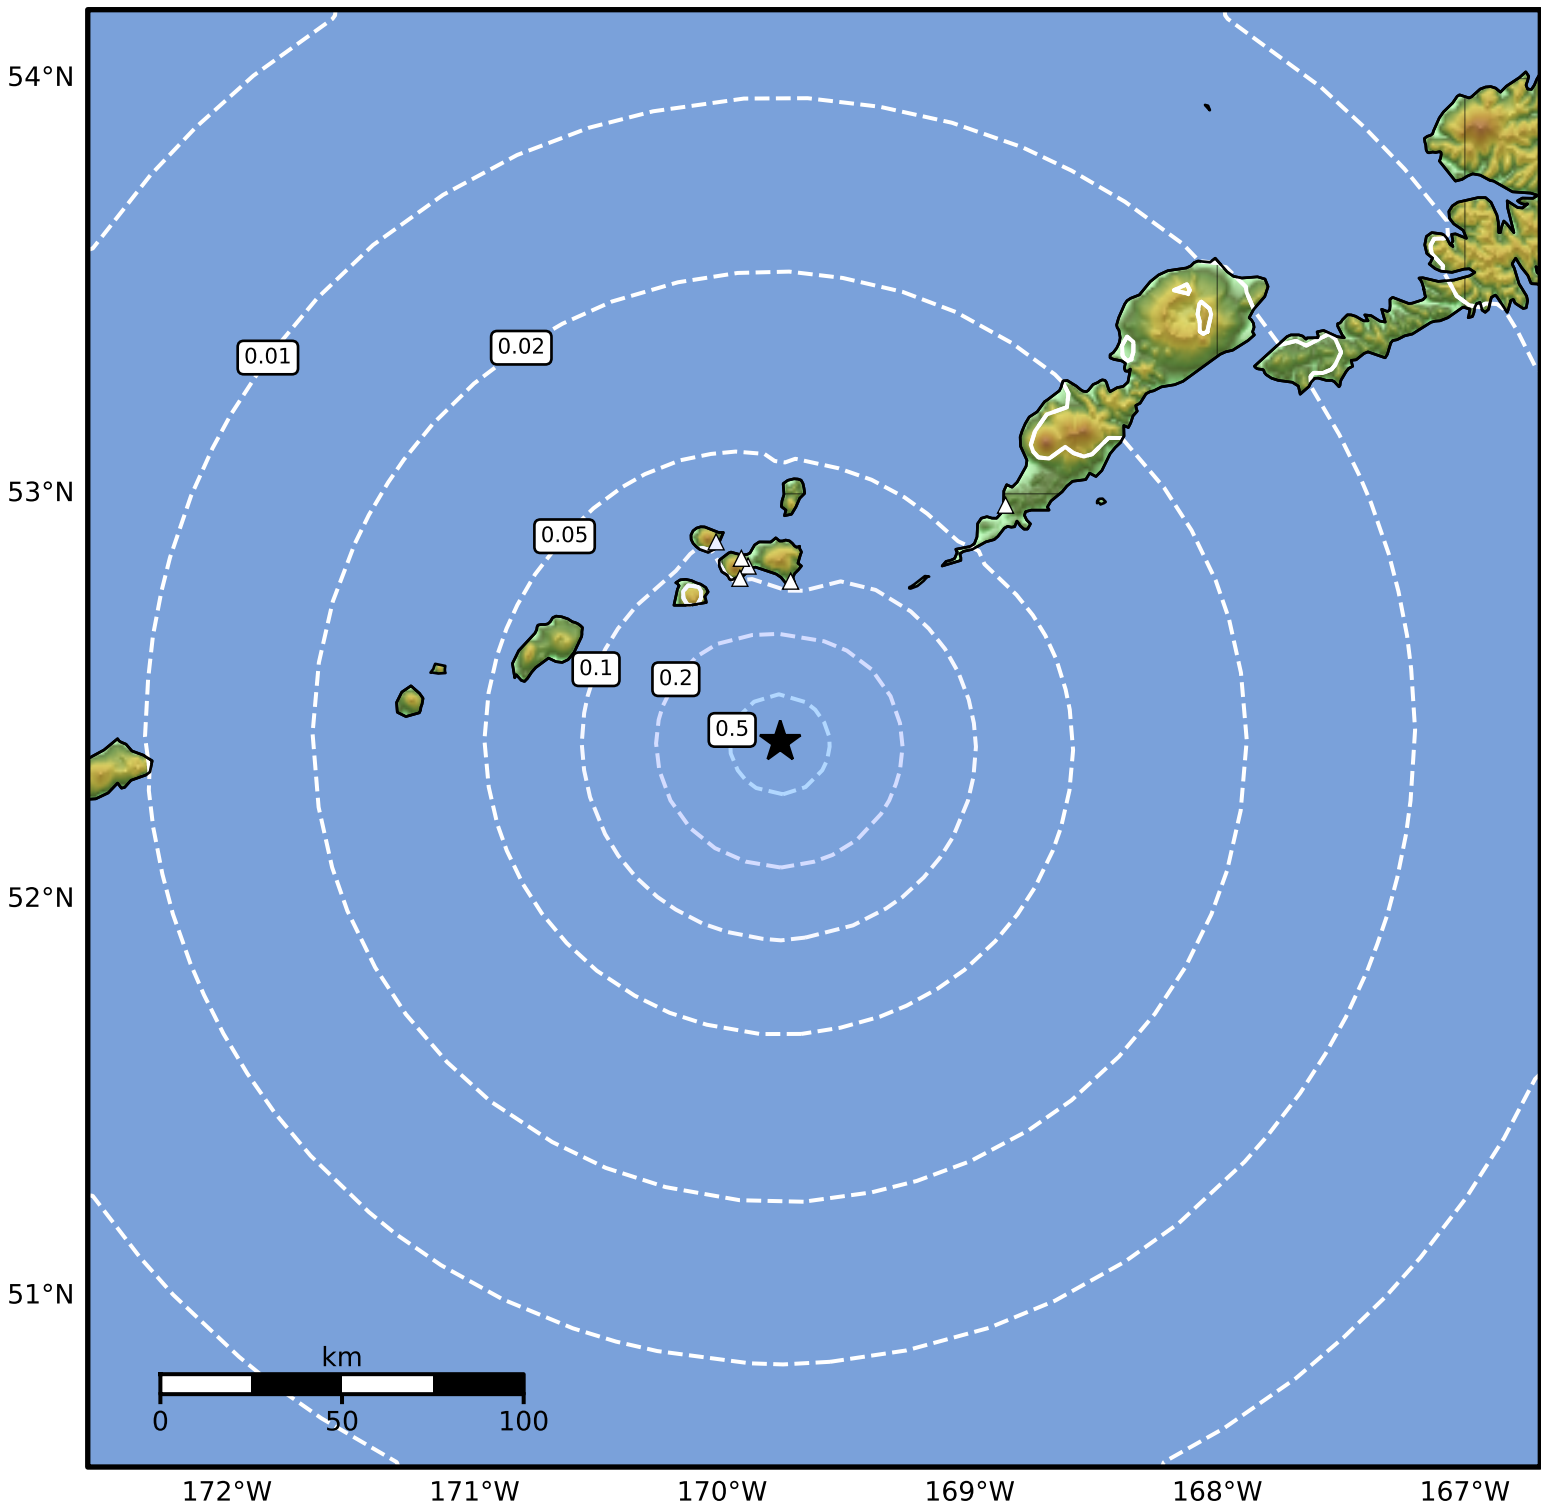

0.3 Second Peak Spectral Acceleration Map Alaska Earthquake Center
 ShakeMap: 86 km (53 miles) SW of Nikolski
 Feb 24, 2026 03:53:19 UTC M3.7 N52.39 W169.76 Depth: 14.9km ID:a2026dvkyop

SA(0.3) (%g)	0.1	0.2	0.5	1	2	5	10	20	50	100	200
--------------	-----	-----	-----	---	---	---	----	----	----	-----	-----

Scale based on Worden et al. (2012)

Version 2: Processed 2026-02-24T18:55:56Z

△ Seismic Instrument ○ Reported Intensity

★ Epicenter