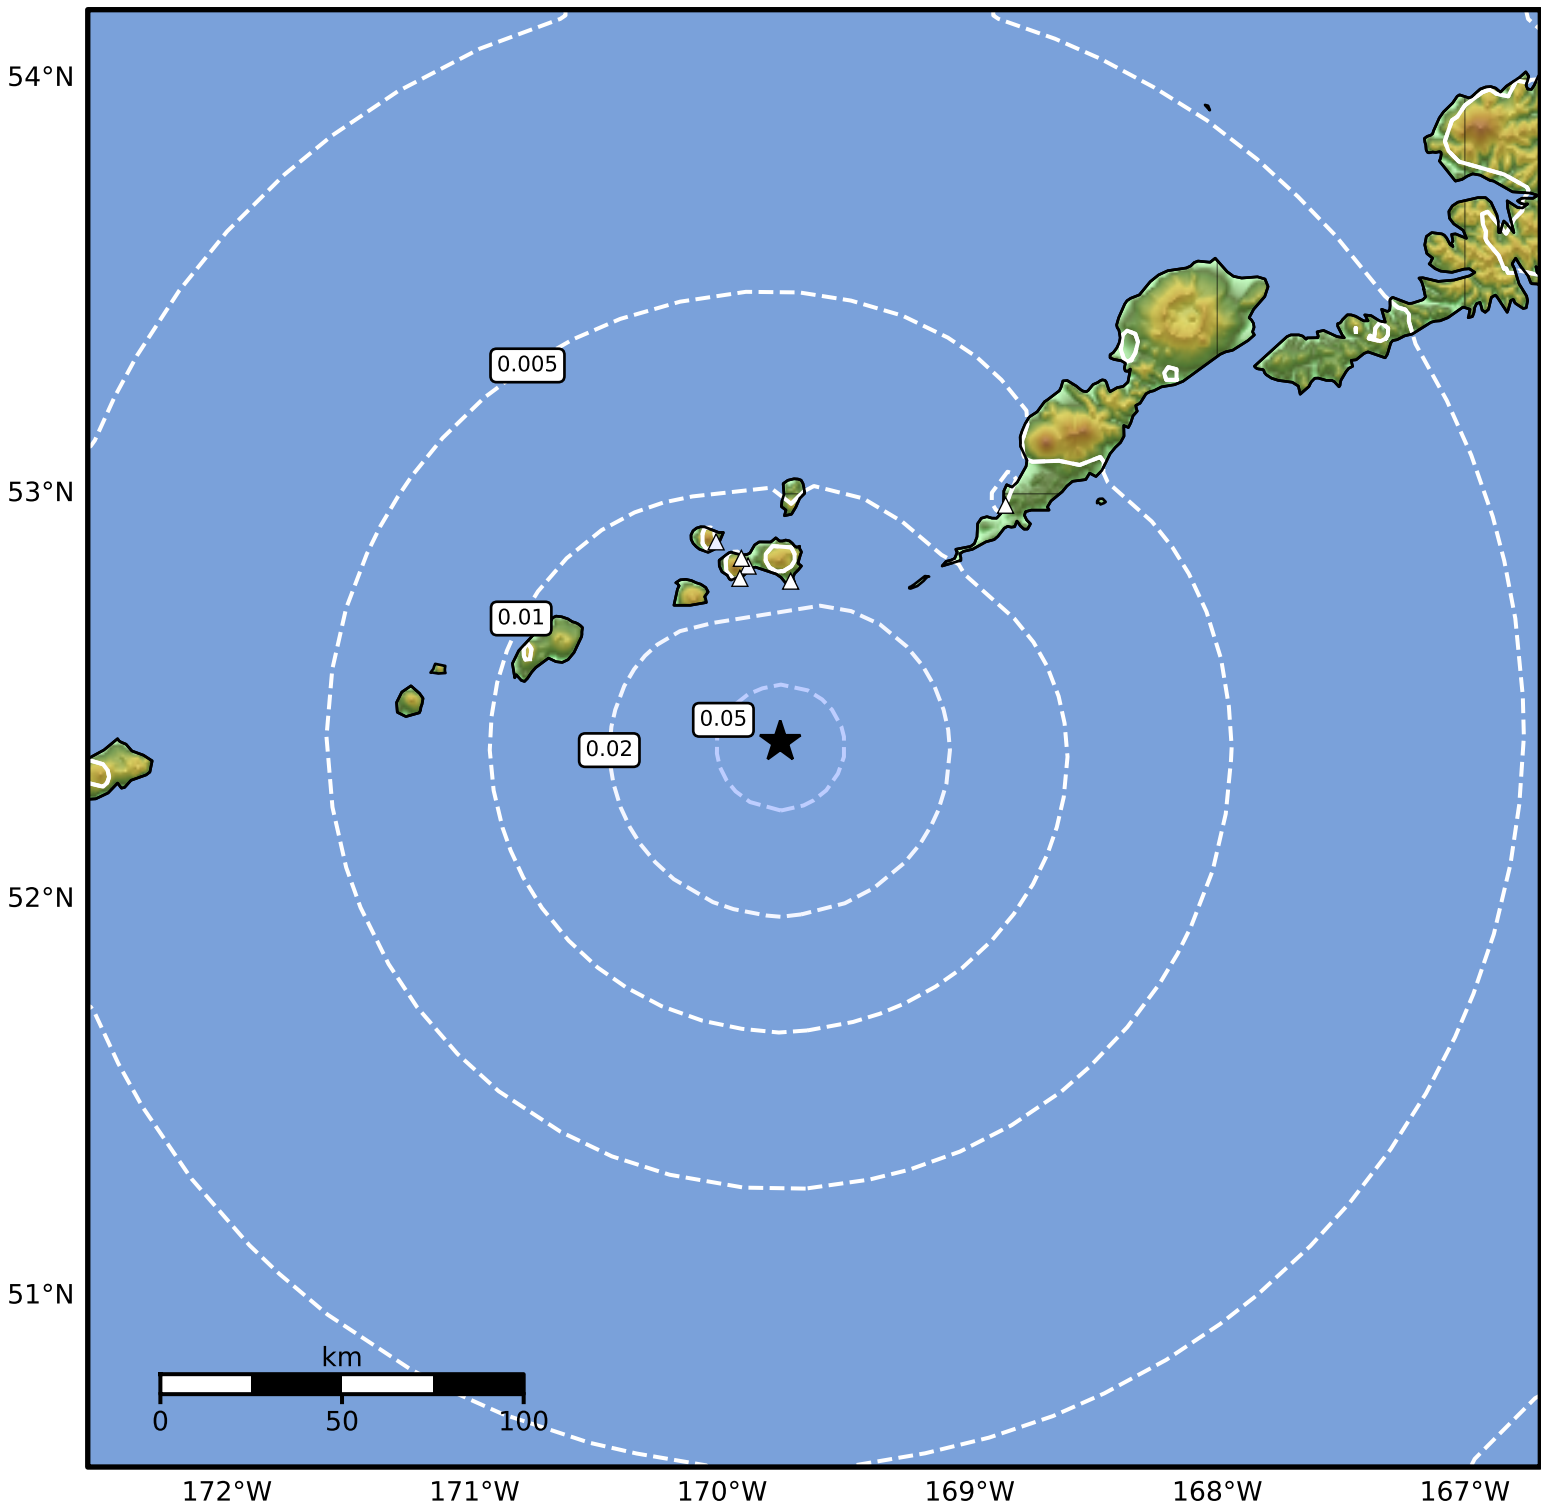

1.0 Second Peak Spectral Acceleration Map Alaska Earthquake Center  
 ShakeMap: 86 km (53 miles) SW of Nikolski  
 Feb 24, 2026 03:53:19 UTC M3.7 N52.39 W169.76 Depth: 14.9km ID:a2026dvkyop

SA(1.0) (%g)	0.1	0.2	0.5	1	2	5	10	20	50	100	200
--------------	-----	-----	-----	---	---	---	----	----	----	-----	-----

Scale based on Worden et al. (2012)

Version 2: Processed 2026-02-24T18:55:56Z

△ Seismic Instrument ○ Reported Intensity

★ Epicenter