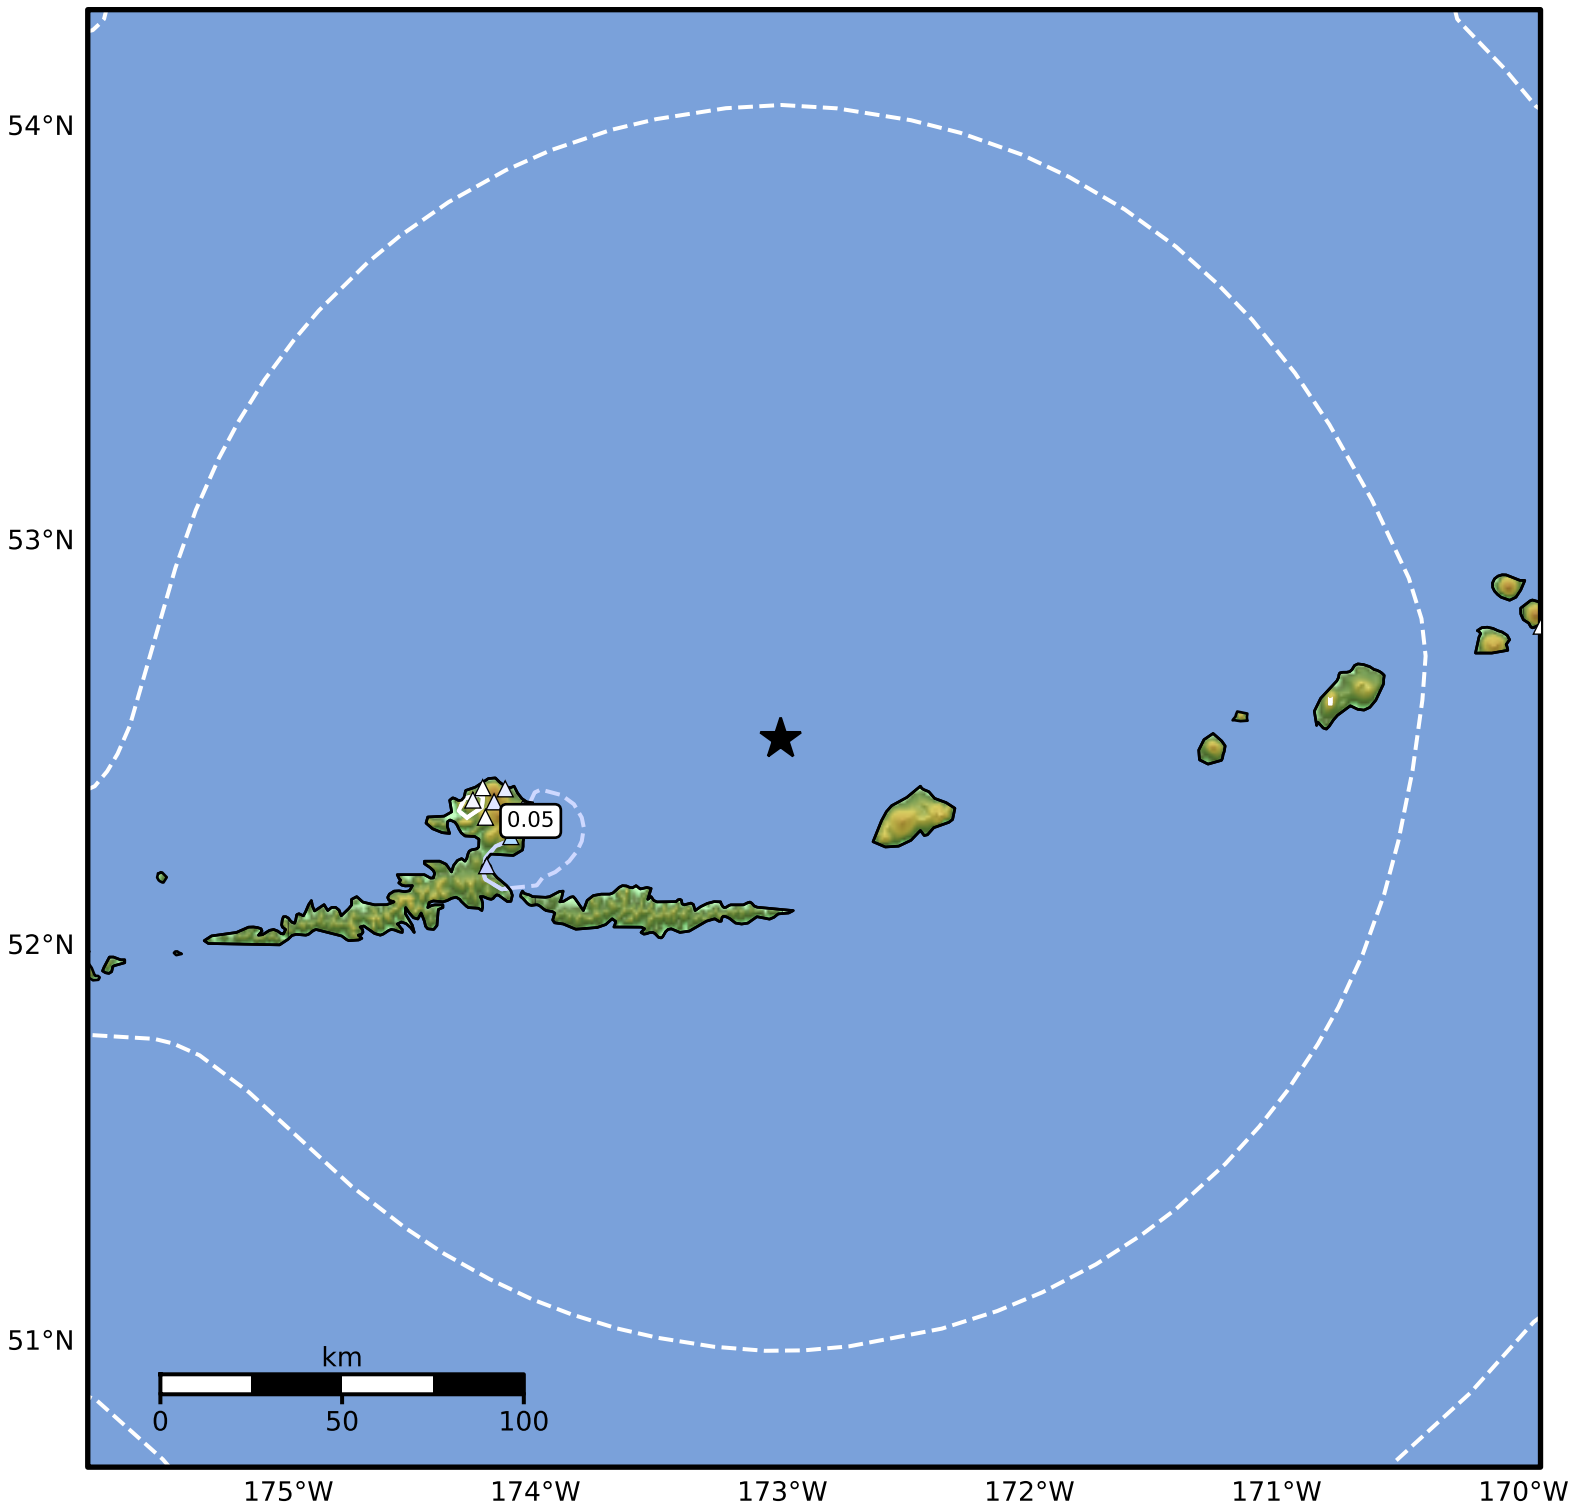

Peak Ground Velocity Map Alaska Earthquake Center
ShakeMap: 89 km (55 miles) ENE of Atka
Feb 25, 2026 03:34:14 UTC M4.6 N52.52 W173.01 Depth: 160.4km ID:a2026dxgbbt

Scale based on Worden et al. (2012)
△ Seismic Instrument ○ Reported Intensity

★ Epicenter

Version 6: Processed 2026-02-26T17:49:10Z