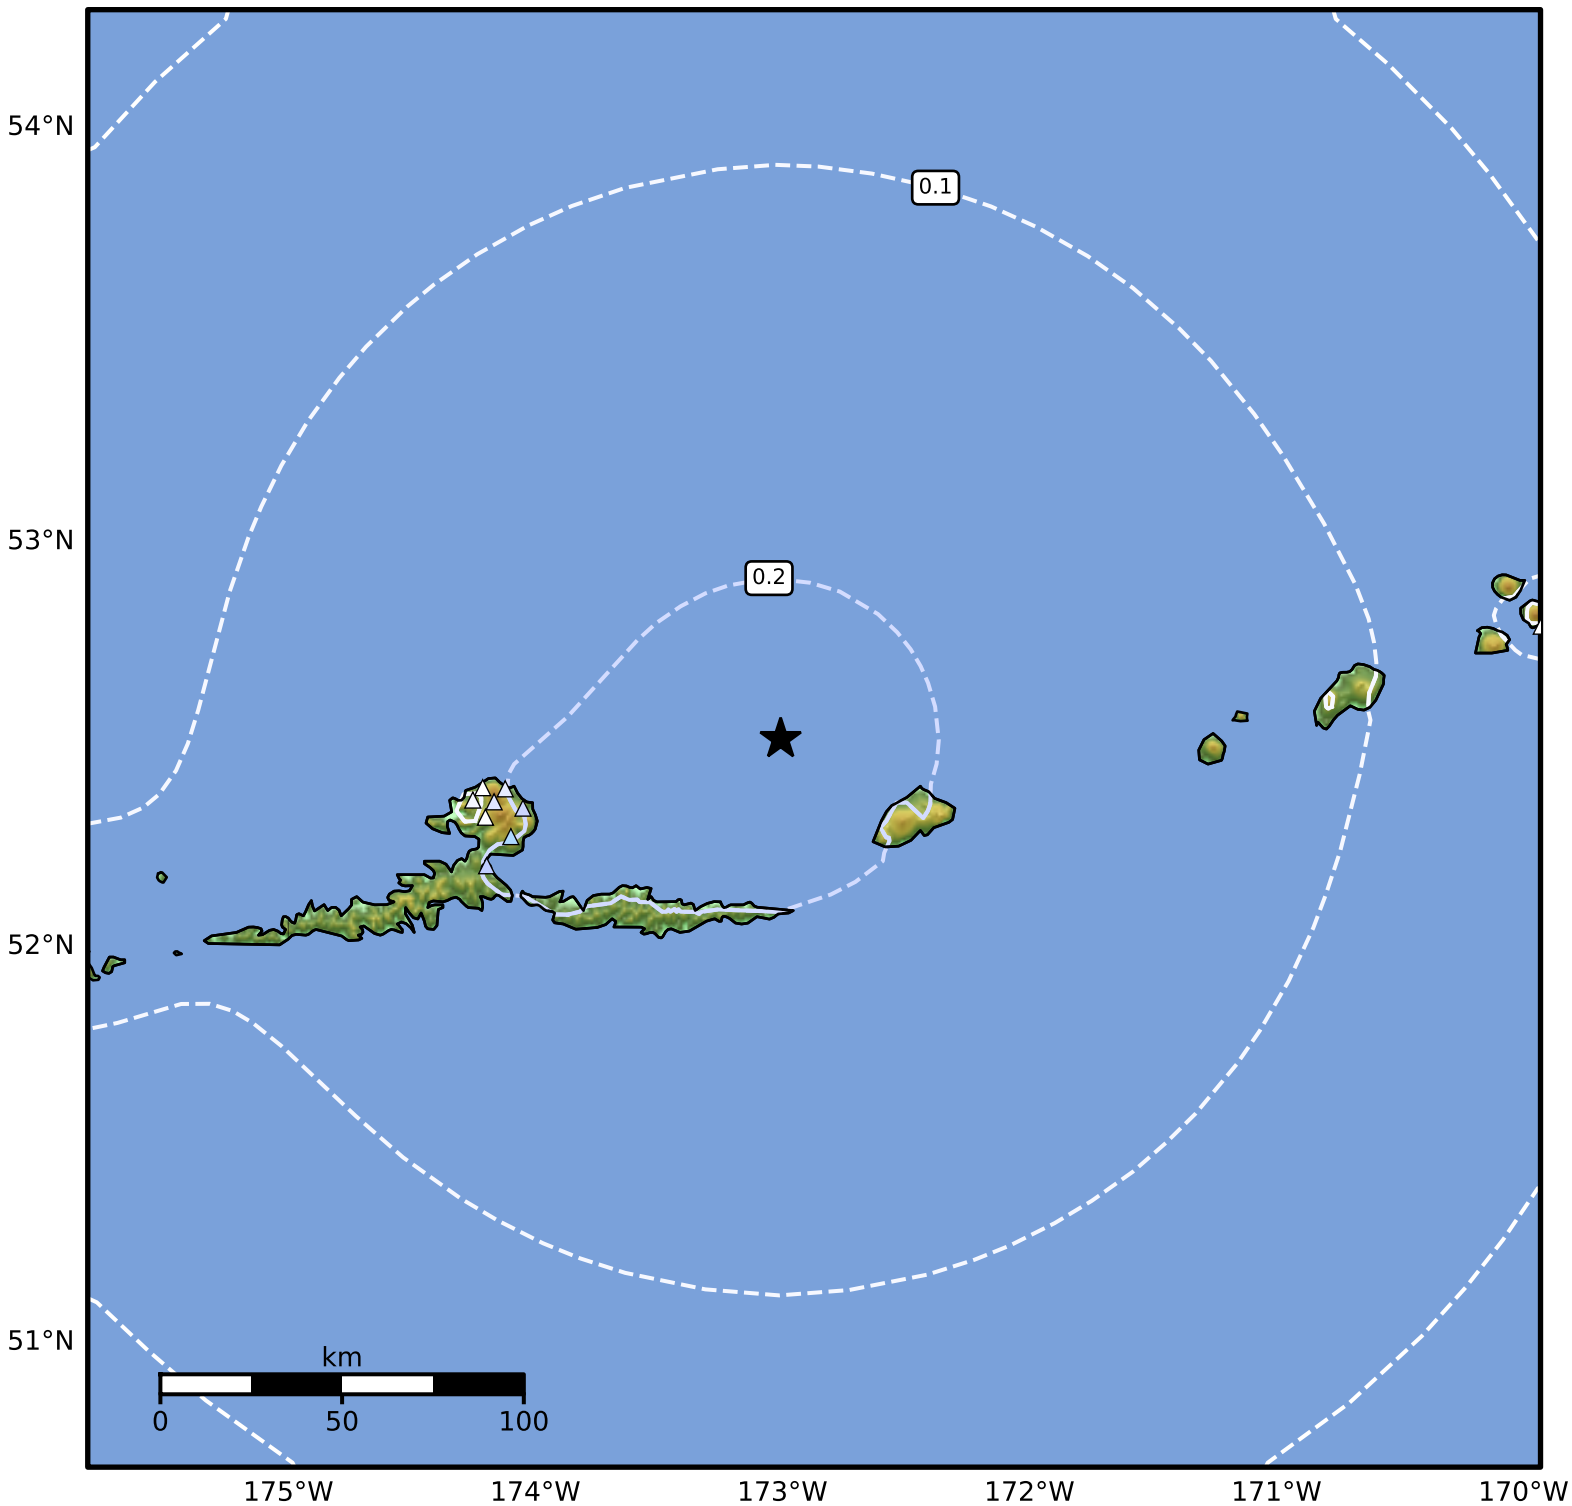

0.3 Second Peak Spectral Acceleration Map Alaska Earthquake Center  
 ShakeMap: 89 km (55 miles) ENE of Atka  
 Feb 25, 2026 03:34:14 UTC M4.6 N52.52 W173.01 Depth: 160.4km ID:a2026dxgbbt

SA(0.3) (%g)	0.1	0.2	0.5	1	2	5	10	20	50	100	200
--------------	-----	-----	-----	---	---	---	----	----	----	-----	-----

Scale based on Worden et al. (2012)

Version 6: Processed 2026-02-26T17:49:10Z

△ Seismic Instrument ○ Reported Intensity

★ Epicenter