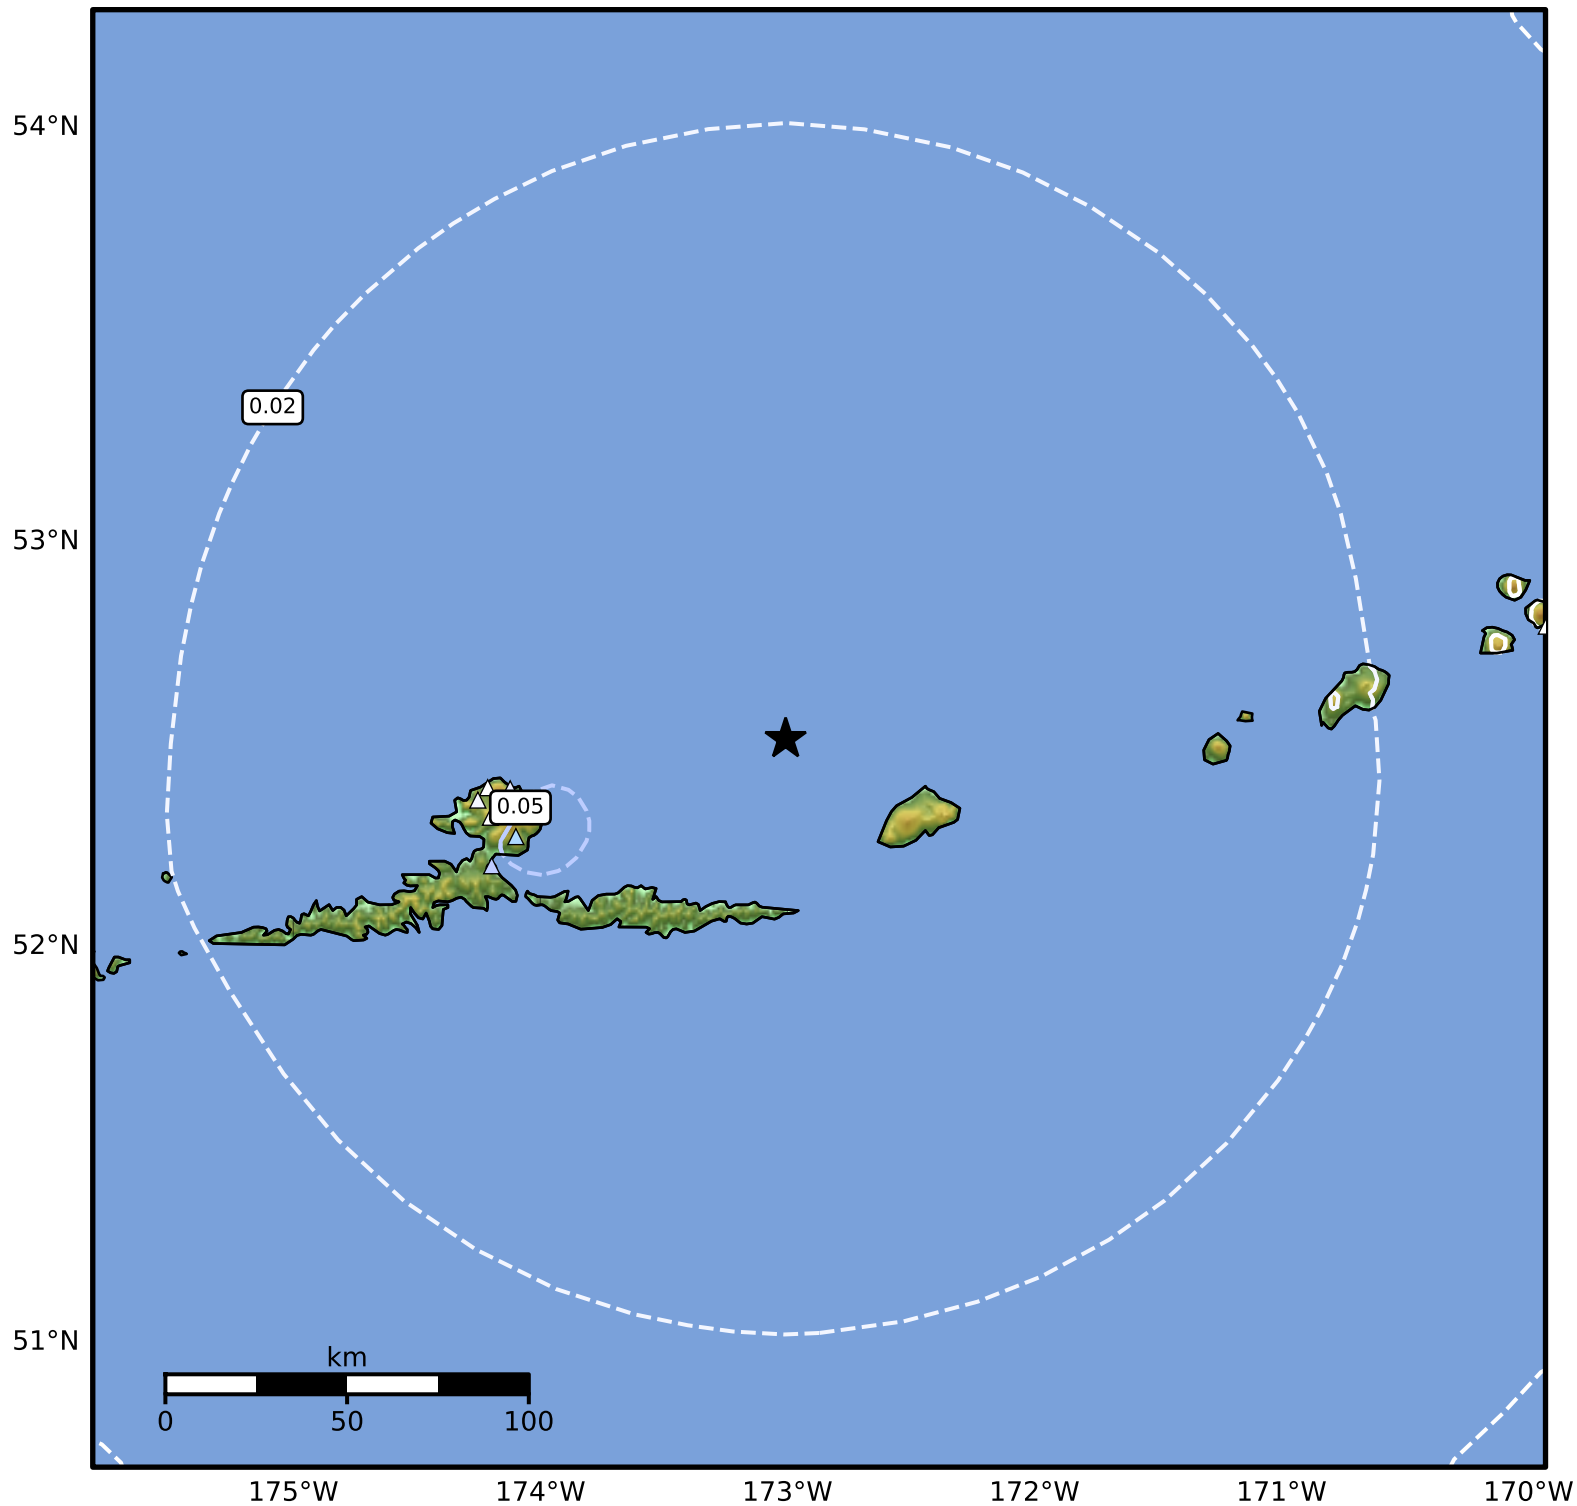

1.0 Second Peak Spectral Acceleration Map Alaska Earthquake Center
ShakeMap: 89 km (55 miles) ENE of Atka
Feb 25, 2026 03:34:14 UTC M4.6 N52.52 W173.01 Depth: 160.4km ID:a2026dxgbbt

SA(1.0) (%g)	0.1	0.2	0.5	1	2	5	10	20	50	100	200
--------------	-----	-----	-----	---	---	---	----	----	----	-----	-----

Scale based on Worden et al. (2012)

△ Seismic Instrument ○ Reported Intensity

★ Epicenter

Version 6: Processed 2026-02-26T17:49:10Z