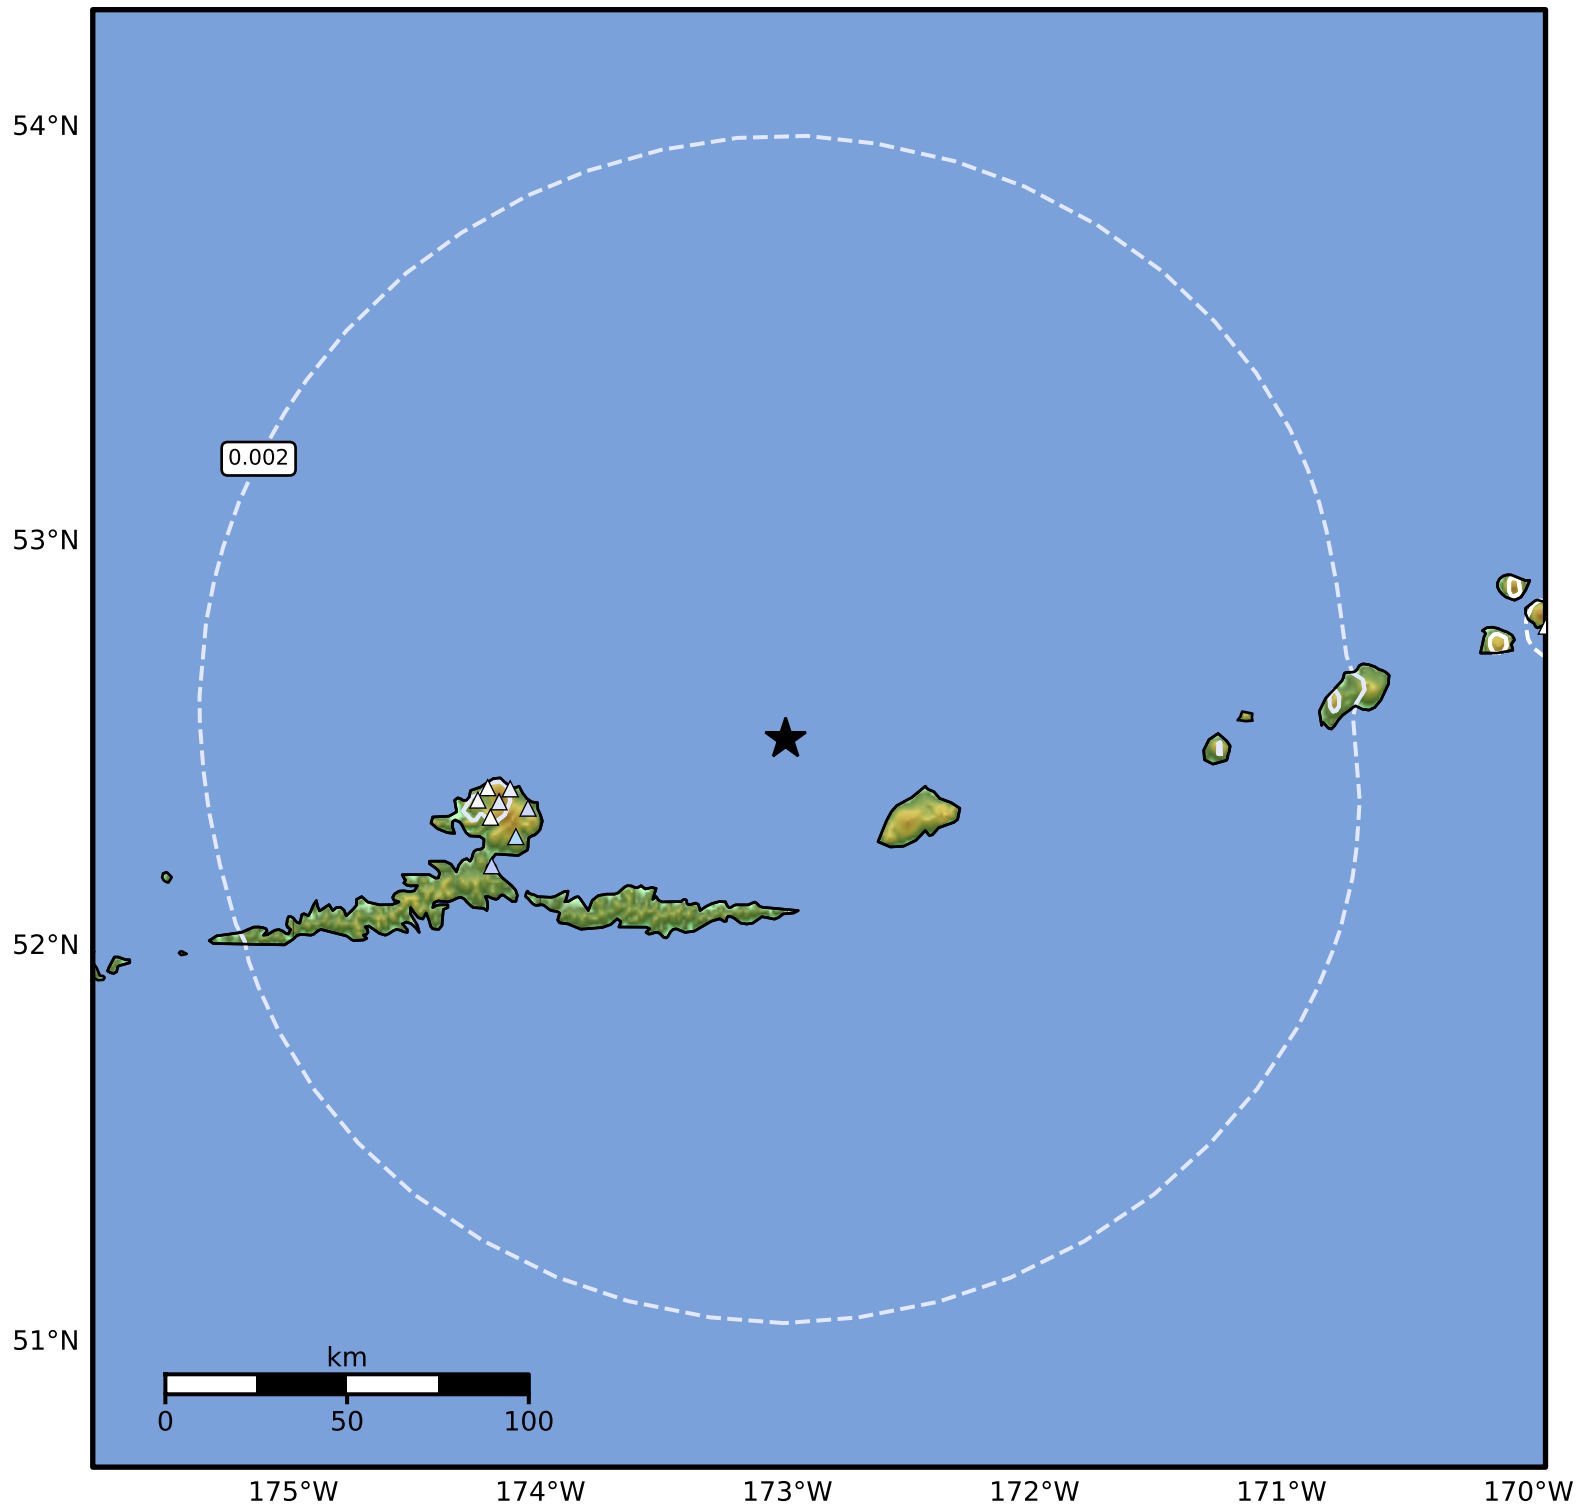

3.0 Second Peak Spectral Acceleration Map Alaska Earthquake Center
ShakeMap: 89 km (55 miles) ENE of Atka
Feb 25, 2026 03:34:14 UTC M4.6 N52.52 W173.01 Depth: 160.4km ID:a2026dxgbbt

Scale based on Worden et al. (2012)

Version 6: Processed 2026-02-26T17:49:10Z

△ Seismic Instrument ○ Reported Intensity

★ Epicenter