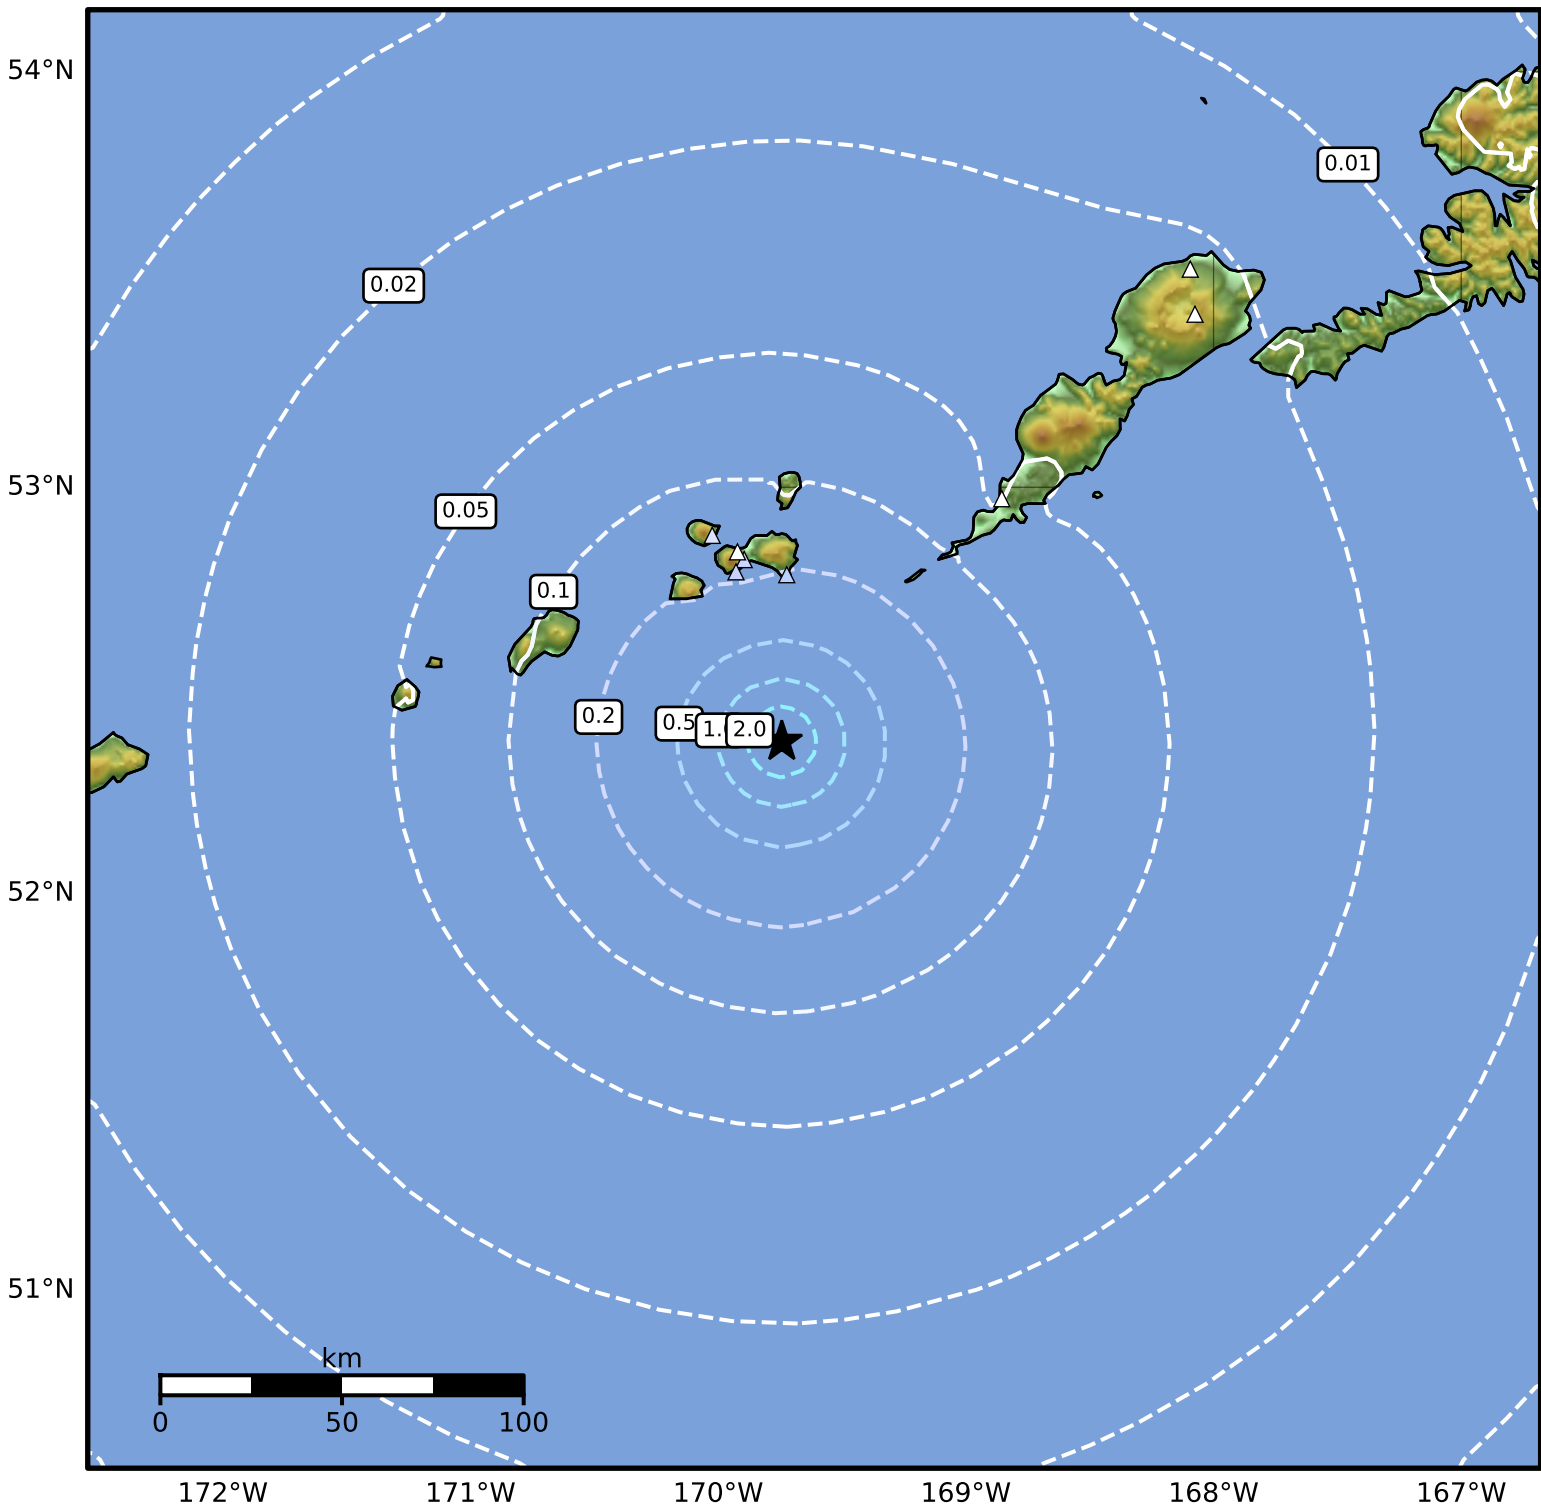

0.3 Second Peak Spectral Acceleration Map Alaska Earthquake Center
 ShakeMap: 85 km (53 miles) SW of Nikolski
 Feb 25, 2026 10:16:24 UTC M3.9 N52.38 W169.74 Depth: 2.7km ID:a2026dxtjz

SA(0.3) (%g)	0.1	0.2	0.5	1	2	5	10	20	50	100	200
--------------	-----	-----	-----	---	---	---	----	----	----	-----	-----

Scale based on Worden et al. (2012)

Version 3: Processed 2026-02-26T03:46:07Z

△ Seismic Instrument ○ Reported Intensity

★ Epicenter