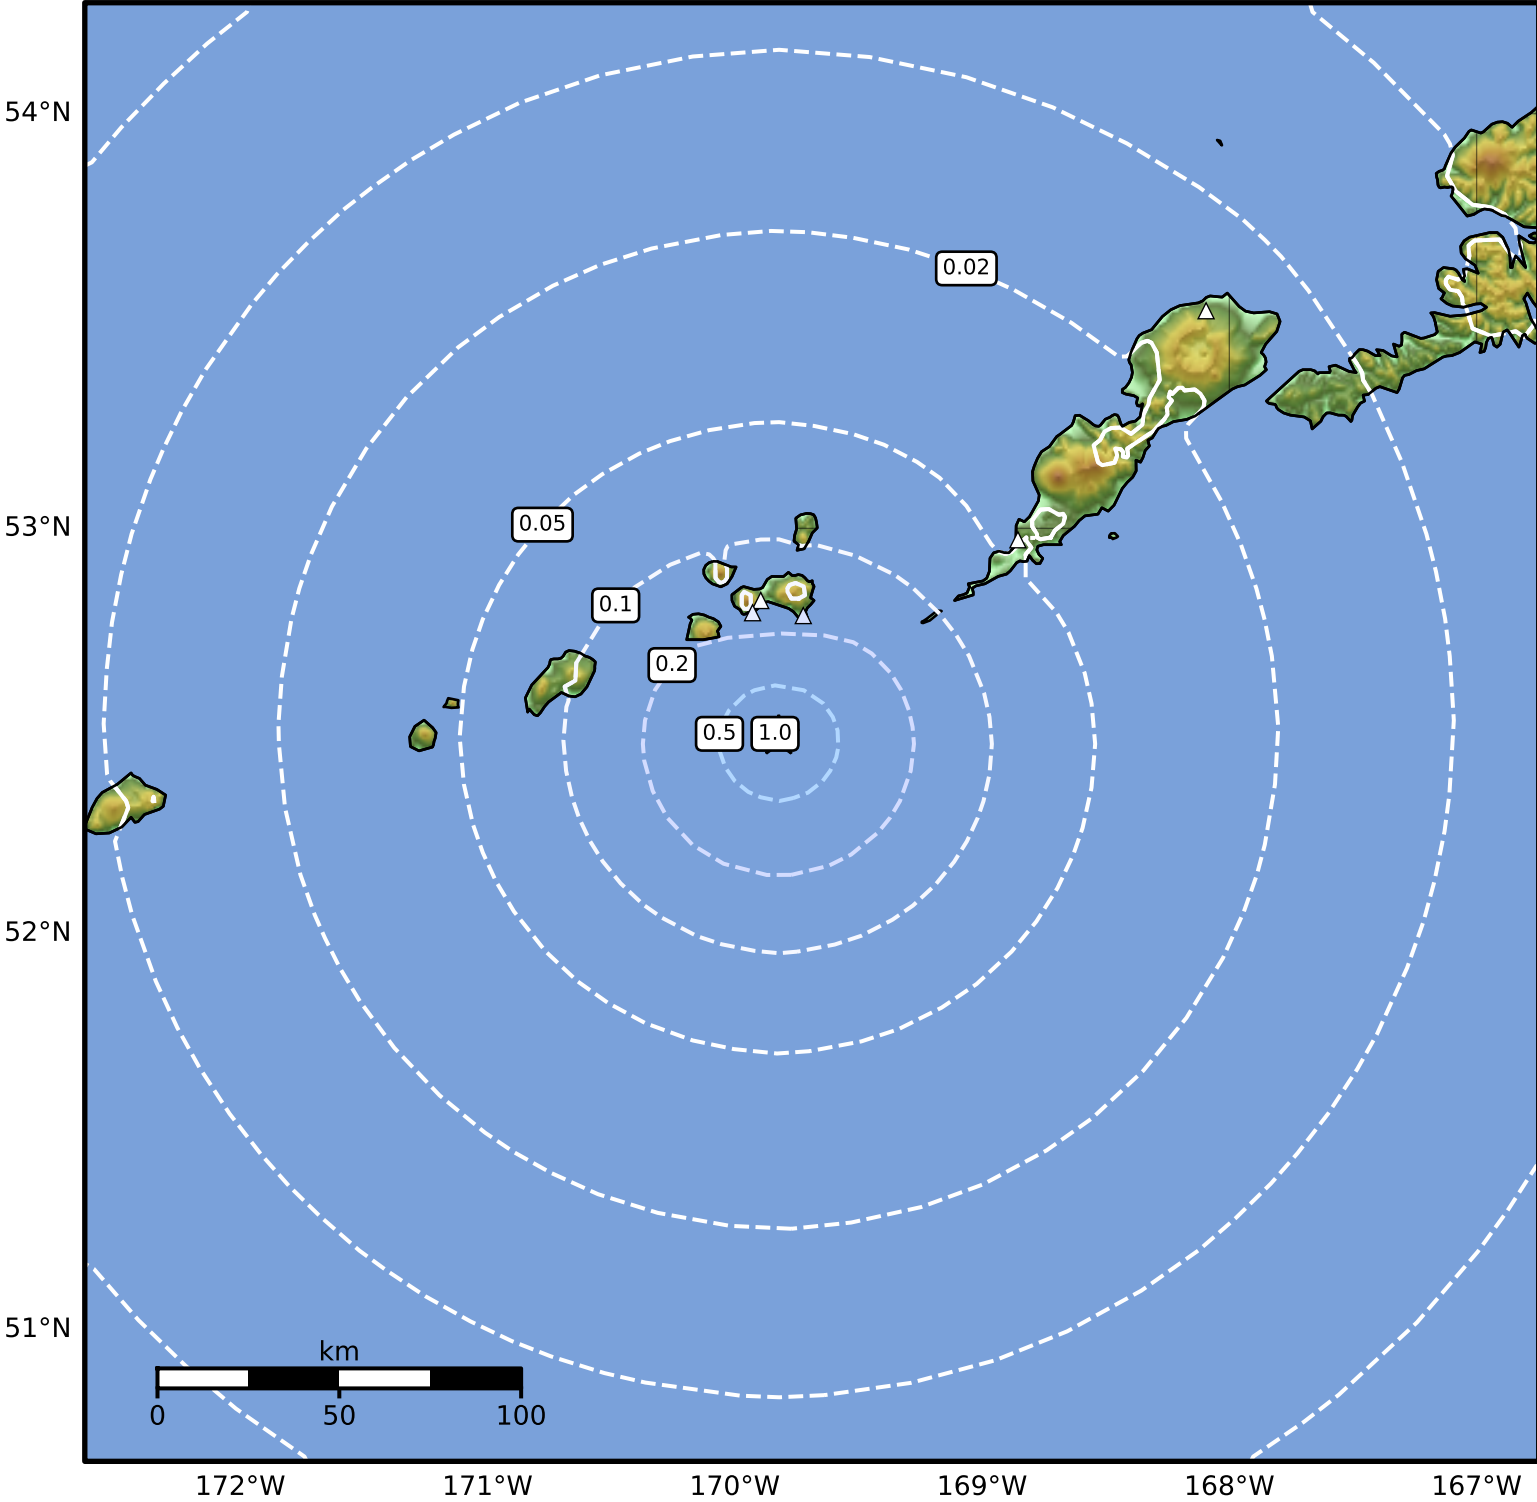

0.3 Second Peak Spectral Acceleration Map Alaska Earthquake Center
 ShakeMap: 81 km (50 miles) SW of Nikolski
 Feb 25, 2026 14:04:11 UTC M3.7 N52.49 W169.82 Depth: 13.4km ID:a2026dyaxzm

SA(0.3) (%g)	0.1	0.2	0.5	1	2	5	10	20	50	100	200
---------------------	------------	------------	------------	----------	----------	----------	-----------	-----------	-----------	------------	------------

Scale based on Worden et al. (2012)

Version 1: Processed 2026-03-09T22:48:39Z

△ Seismic Instrument ○ Reported Intensity

★ Epicenter