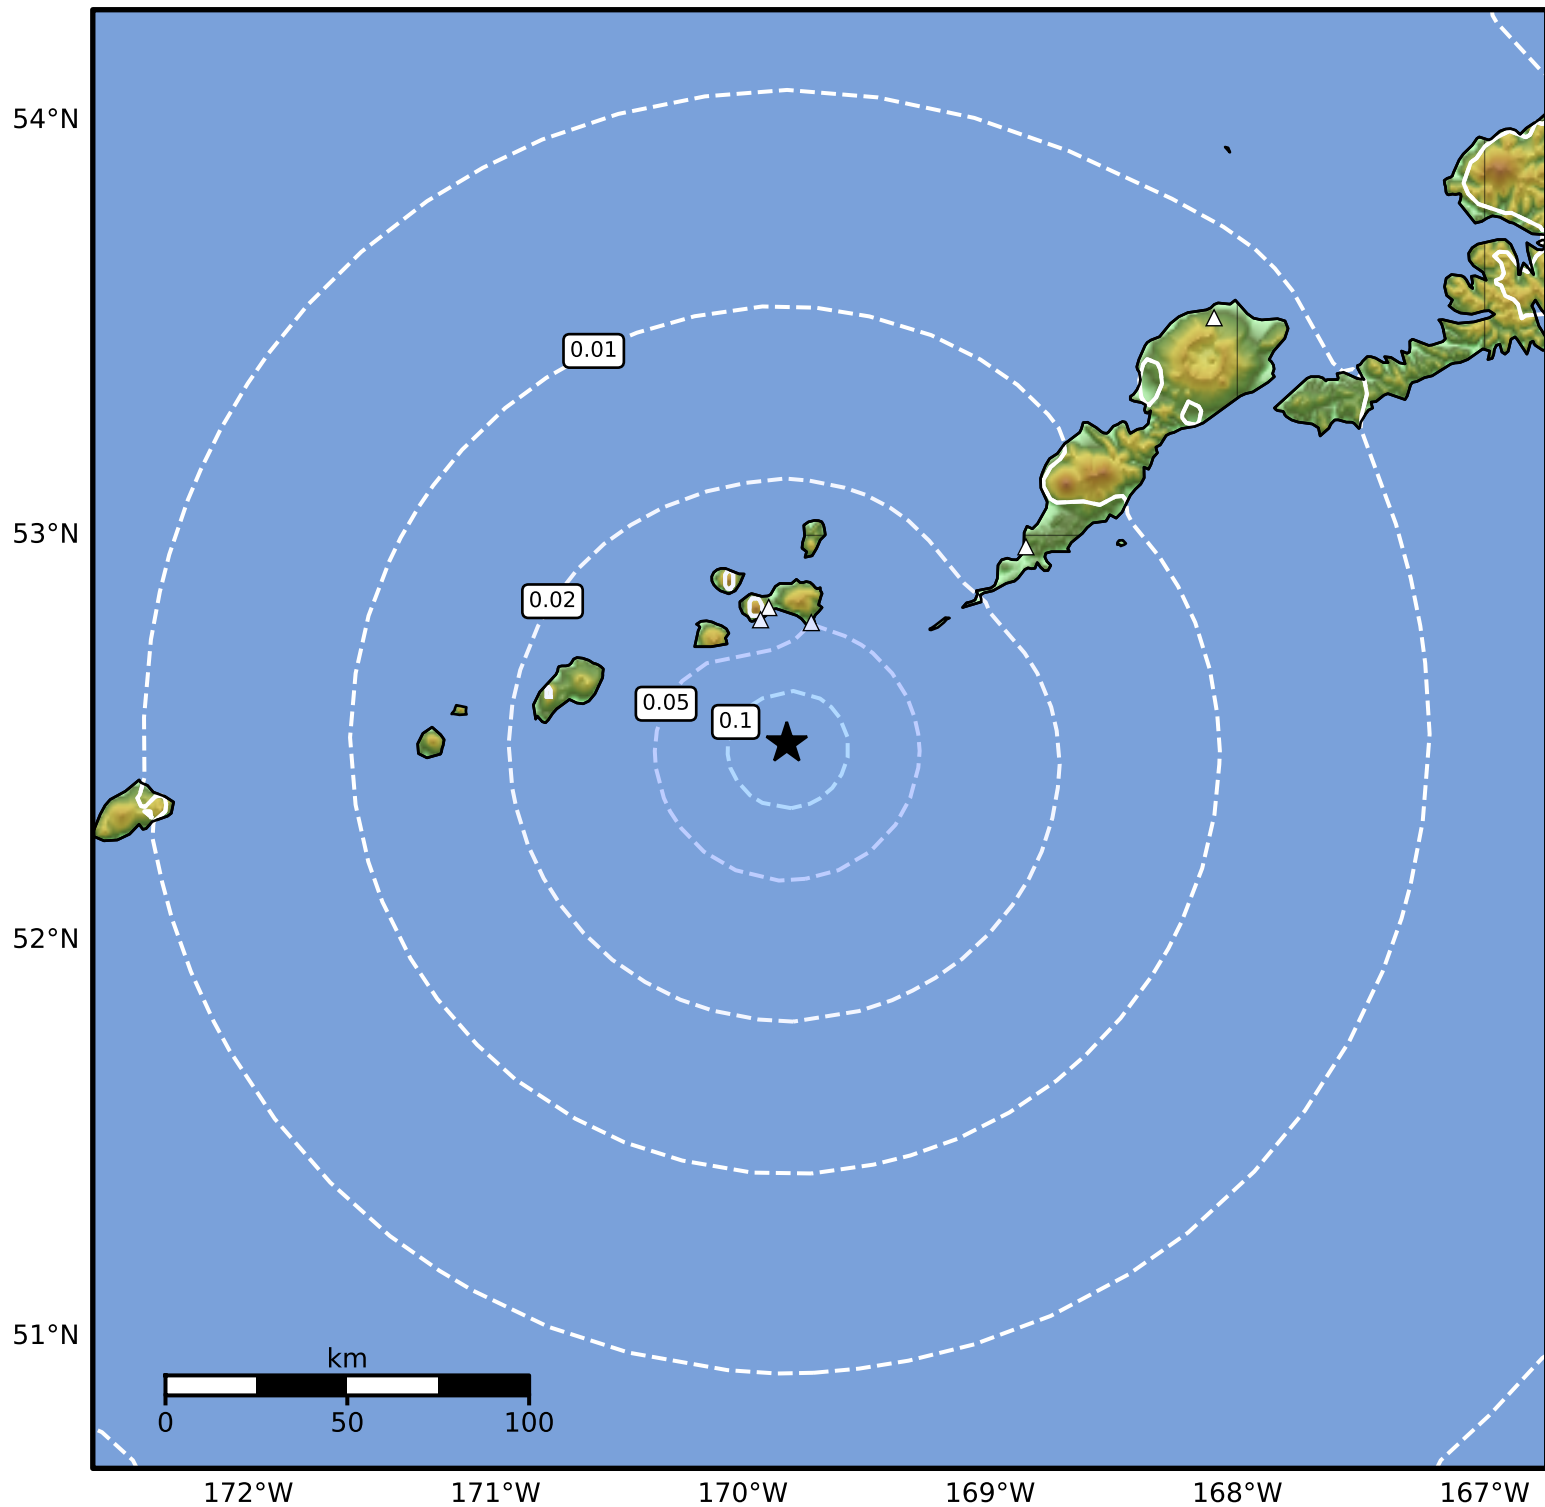

1.0 Second Peak Spectral Acceleration Map Alaska Earthquake Center  
 ShakeMap: 81 km (50 miles) SW of Nikolski  
 Feb 25, 2026 14:04:11 UTC M3.7 N52.49 W169.82 Depth: 13.4km ID:a2026dyaxzm

SA(1.0) (%g)	0.1	0.2	0.5	1	2	5	10	20	50	100	200
--------------	-----	-----	-----	---	---	---	----	----	----	-----	-----

Scale based on Worden et al. (2012)

Version 1: Processed 2026-03-09T22:48:39Z

△ Seismic Instrument ○ Reported Intensity

★ Epicenter