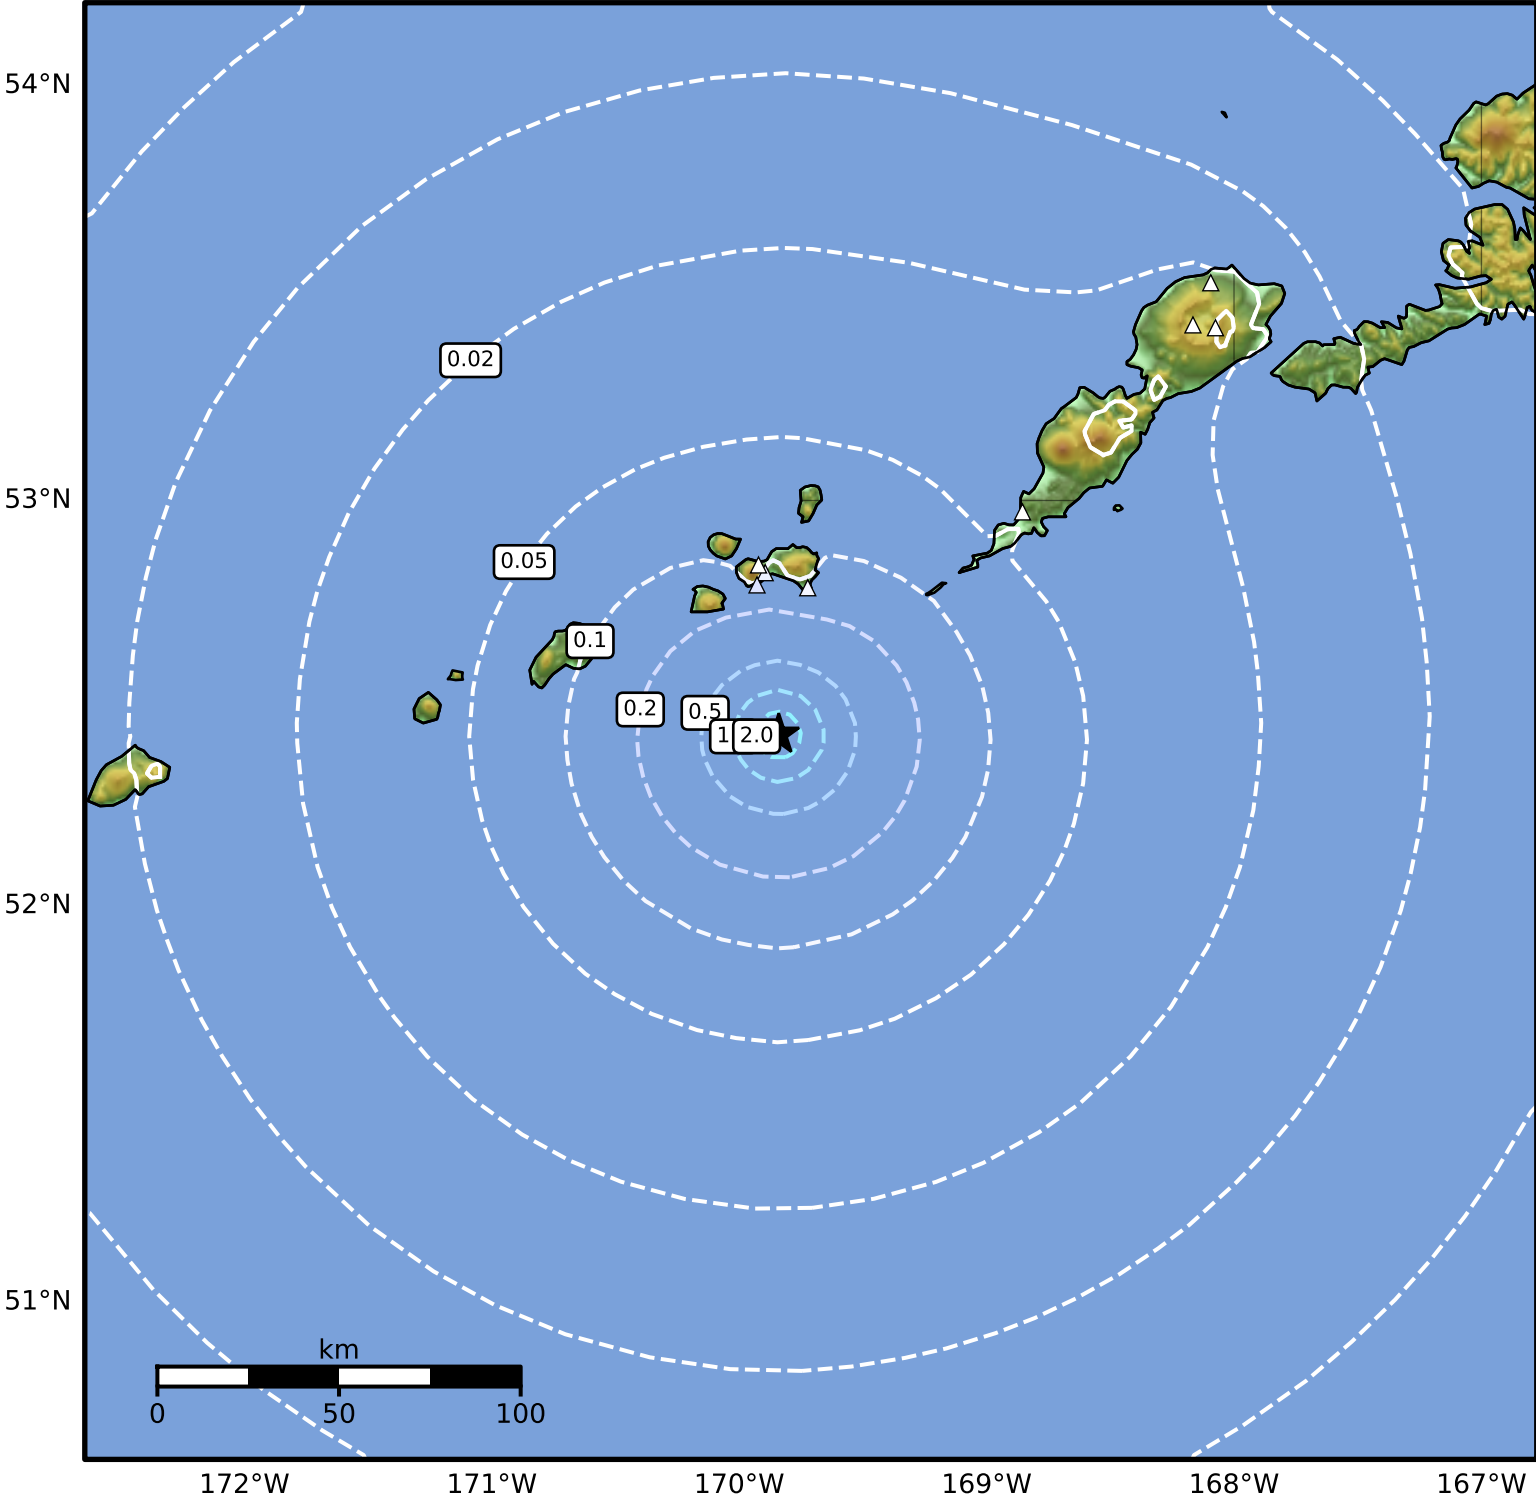

0.3 Second Peak Spectral Acceleration Map Alaska Earthquake Center
 ShakeMap: 86 km (54 miles) SW of Nikolski
 Feb 25, 2026 16:47:39 UTC M3.6 N52.43 W169.84 Depth: 1.3km ID:a2026dygjbx

SA(0.3) (%g)	0.1	0.2	0.5	1	2	5	10	20	50	100	200
---------------------	------------	------------	------------	----------	----------	----------	-----------	-----------	-----------	------------	------------

Scale based on Worden et al. (2012)

Version 1: Processed 2026-03-10T05:02:42Z

△ Seismic Instrument ○ Reported Intensity

★ Epicenter