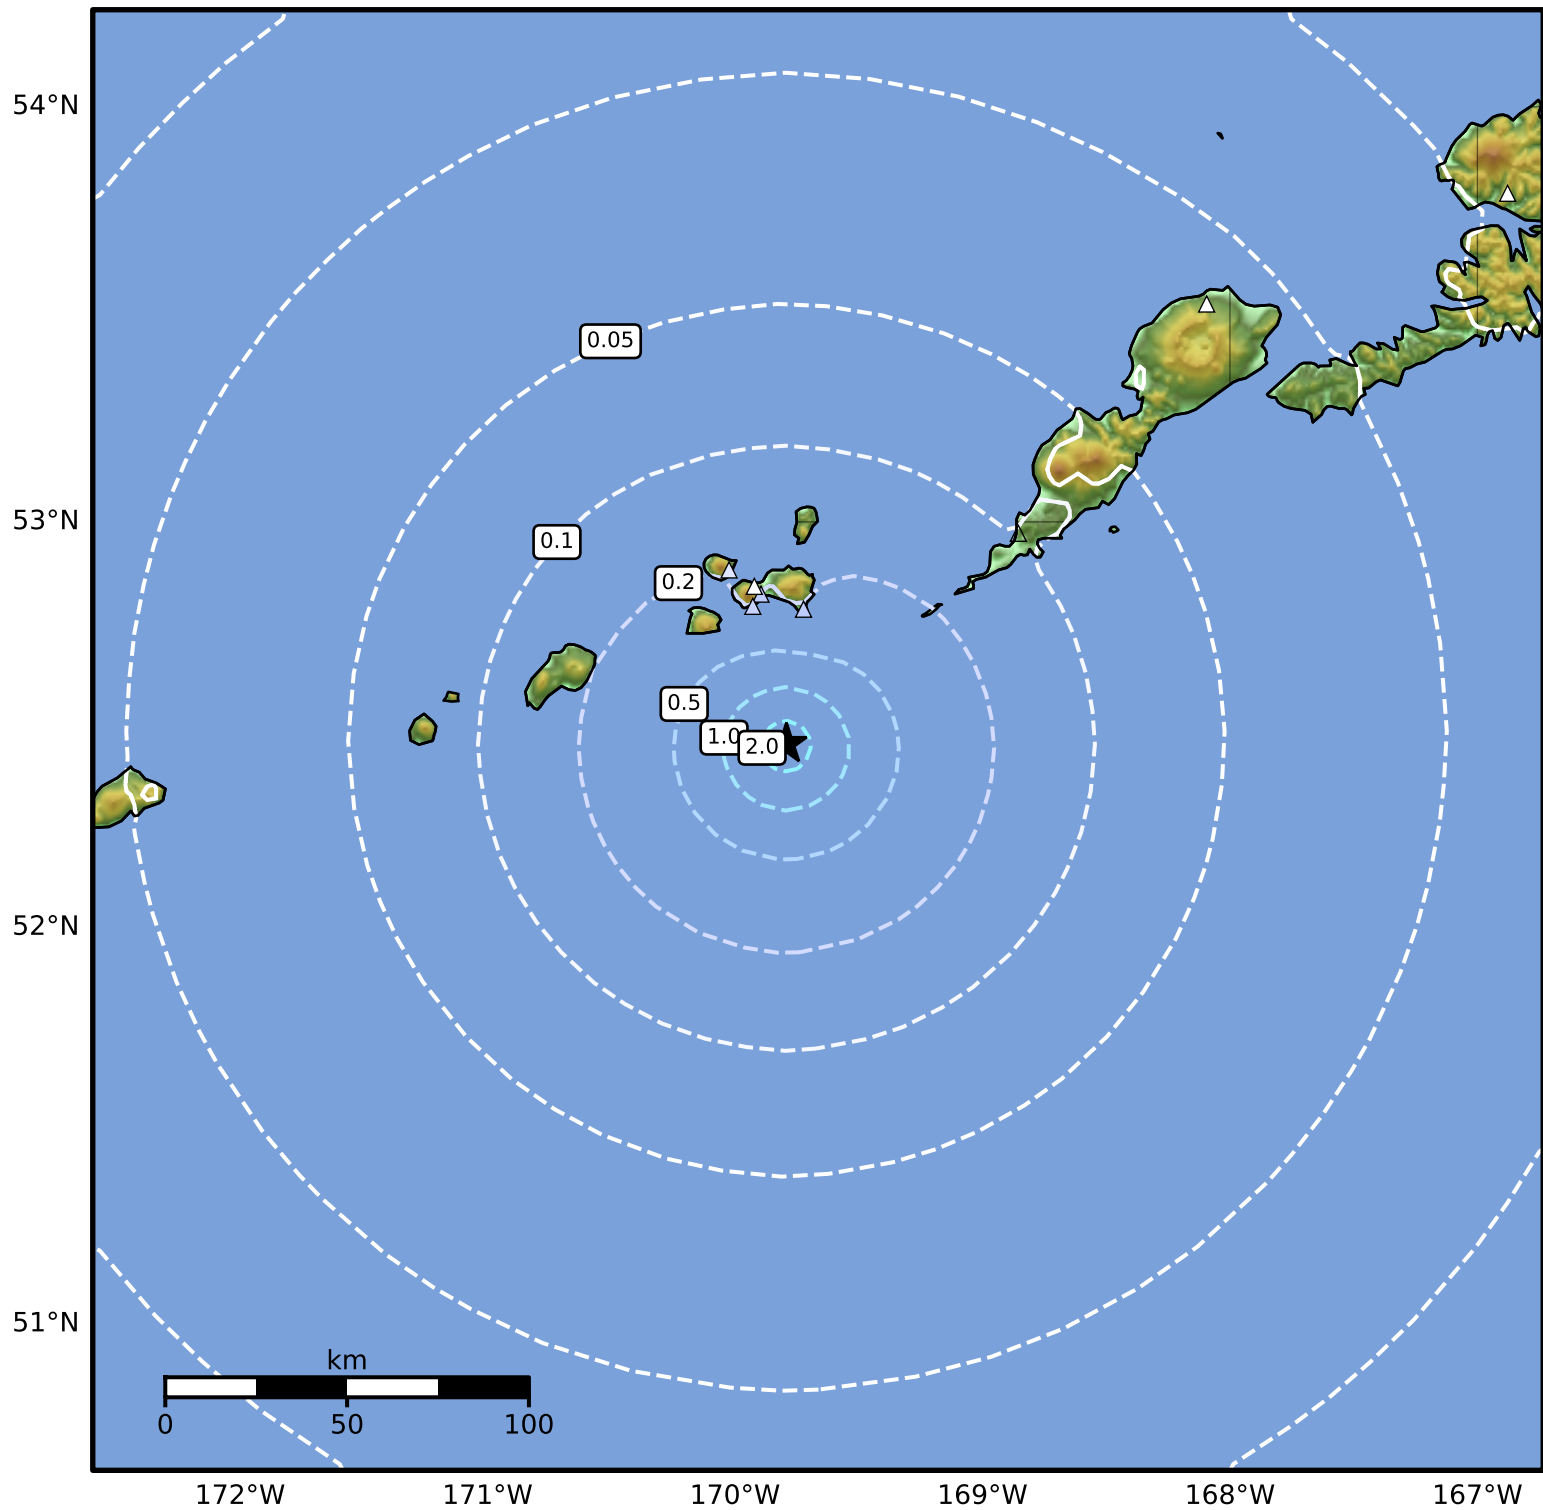

0.3 Second Peak Spectral Acceleration Map Alaska Earthquake Center
 ShakeMap: 82 km (51 miles) SW of Nikolski
 Feb 25, 2026 17:13:27 UTC M4.0 N52.46 W169.79 Depth: 9.7km ID:a2026dyheye

SA(0.3) (%g)	0.1	0.2	0.5	1	2	5	10	20	50	100	200
---------------------	------------	------------	------------	----------	----------	----------	-----------	-----------	-----------	------------	------------

Scale based on Worden et al. (2012)

Version 3: Processed 2026-02-25T22:11:25Z

△ Seismic Instrument ○ Reported Intensity

★ Epicenter