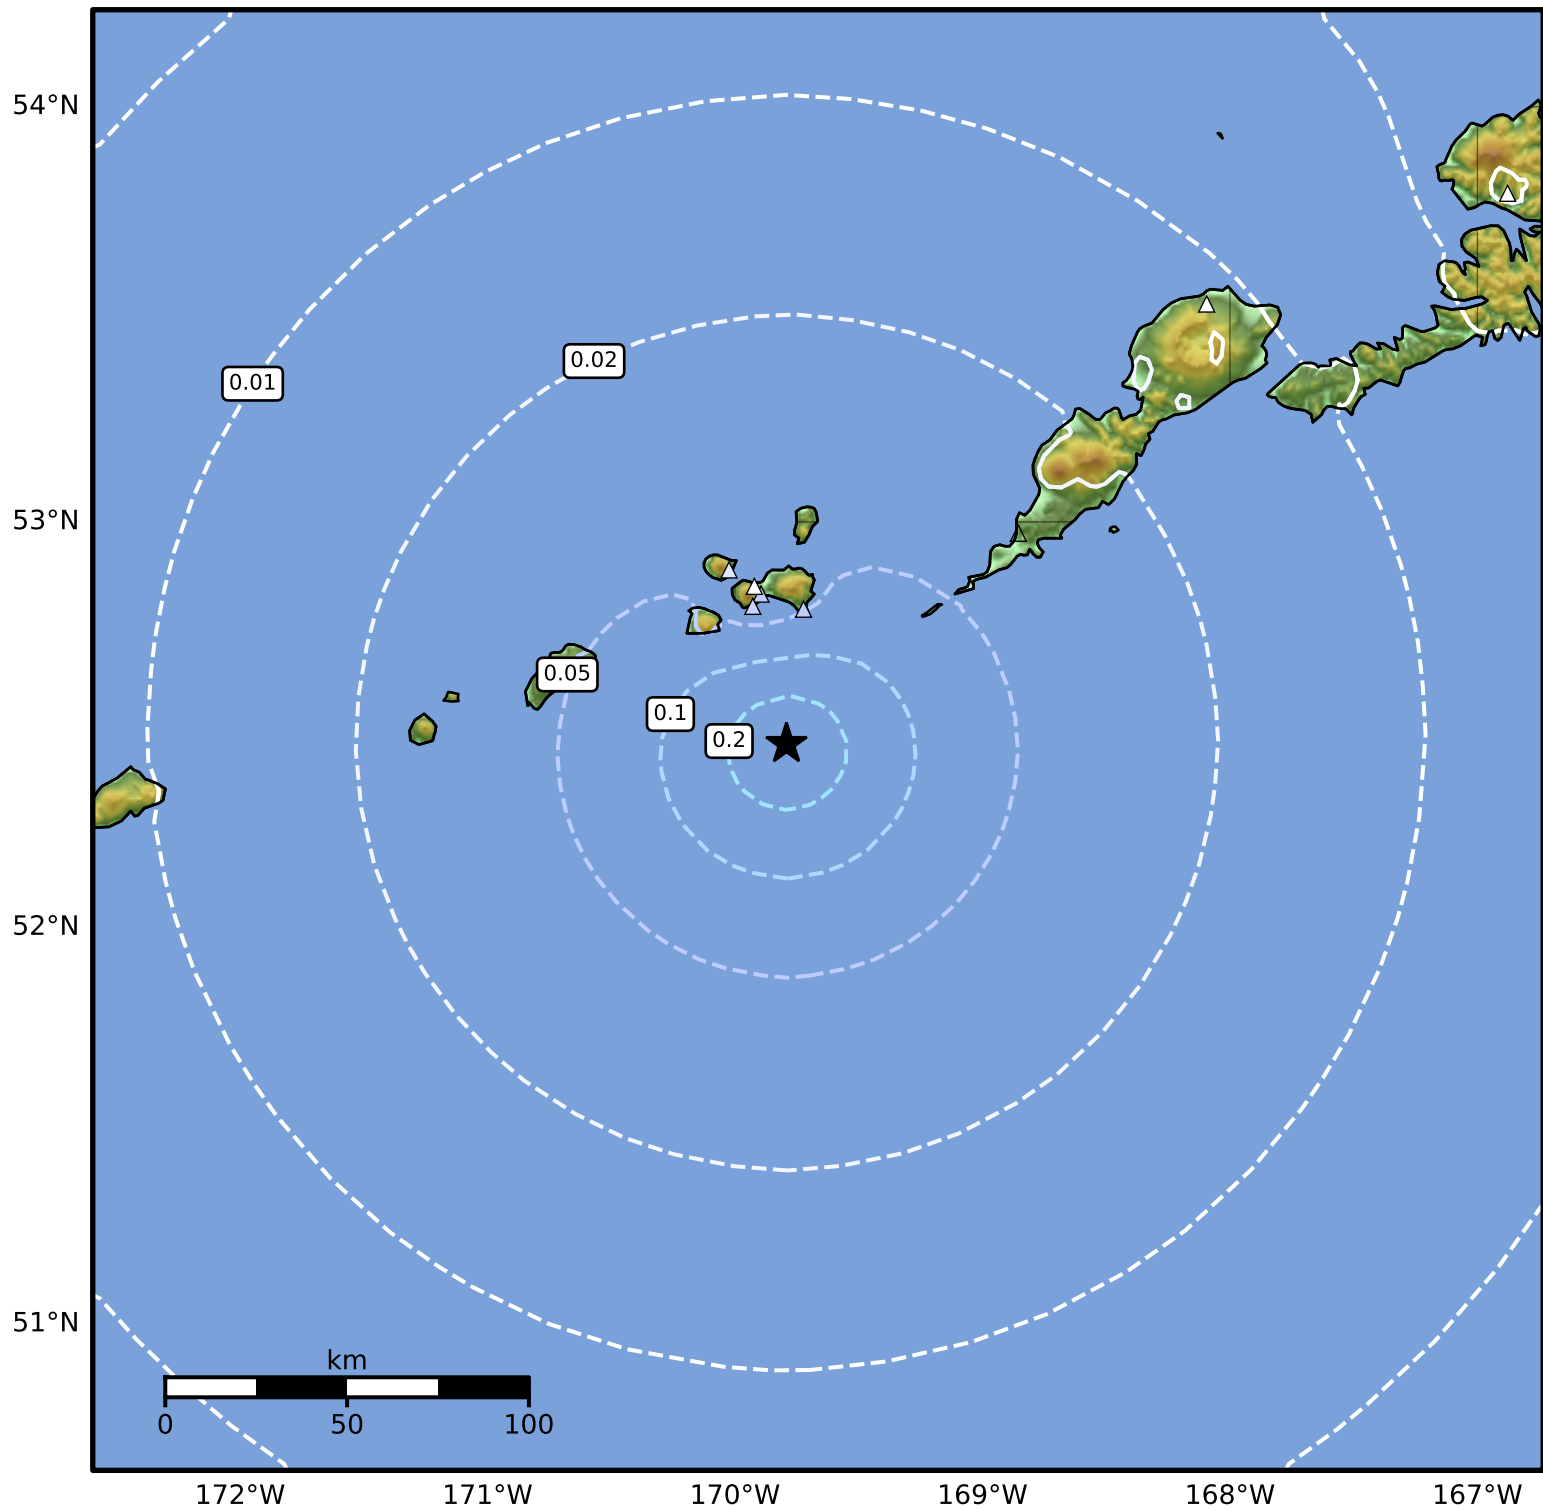

1.0 Second Peak Spectral Acceleration Map Alaska Earthquake Center  
 ShakeMap: 82 km (51 miles) SW of Nikolski  
 Feb 25, 2026 17:13:27 UTC M4.0 N52.46 W169.79 Depth: 9.7km ID:a2026dyheye

SA(1.0) (%g)	0.1	0.2	0.5	1	2	5	10	20	50	100	200
--------------	-----	-----	-----	---	---	---	----	----	----	-----	-----

Scale based on Worden et al. (2012)

Version 3: Processed 2026-02-25T22:11:25Z

△ Seismic Instrument ○ Reported Intensity

★ Epicenter