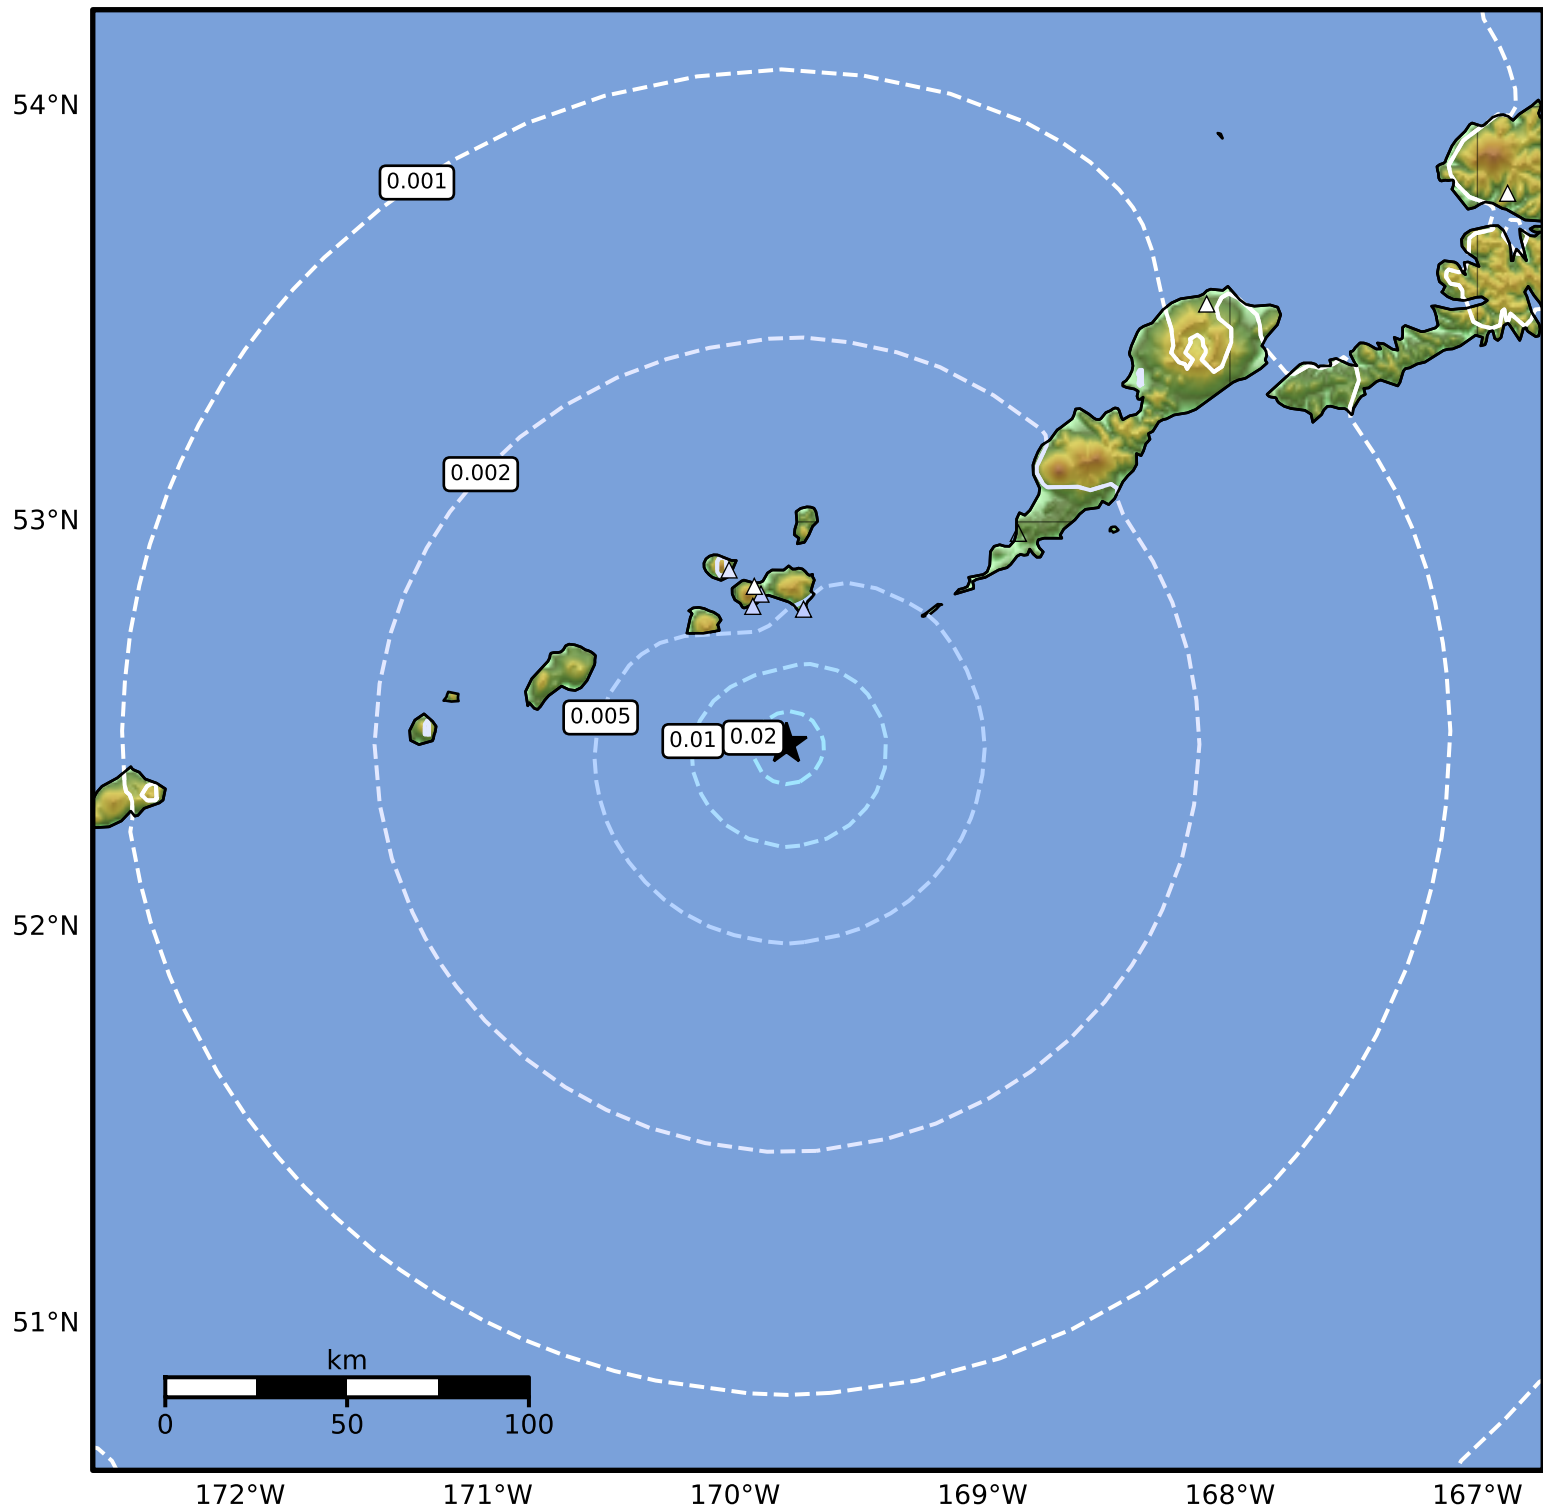

3.0 Second Peak Spectral Acceleration Map Alaska Earthquake Center
 ShakeMap: 82 km (51 miles) SW of Nikolski
 Feb 25, 2026 17:13:27 UTC M4.0 N52.46 W169.79 Depth: 9.7km ID:a2026dyheye

Scale based on Worden et al. (2012)

Version 3: Processed 2026-02-25T22:11:25Z

△ Seismic Instrument ○ Reported Intensity

★ Epicenter