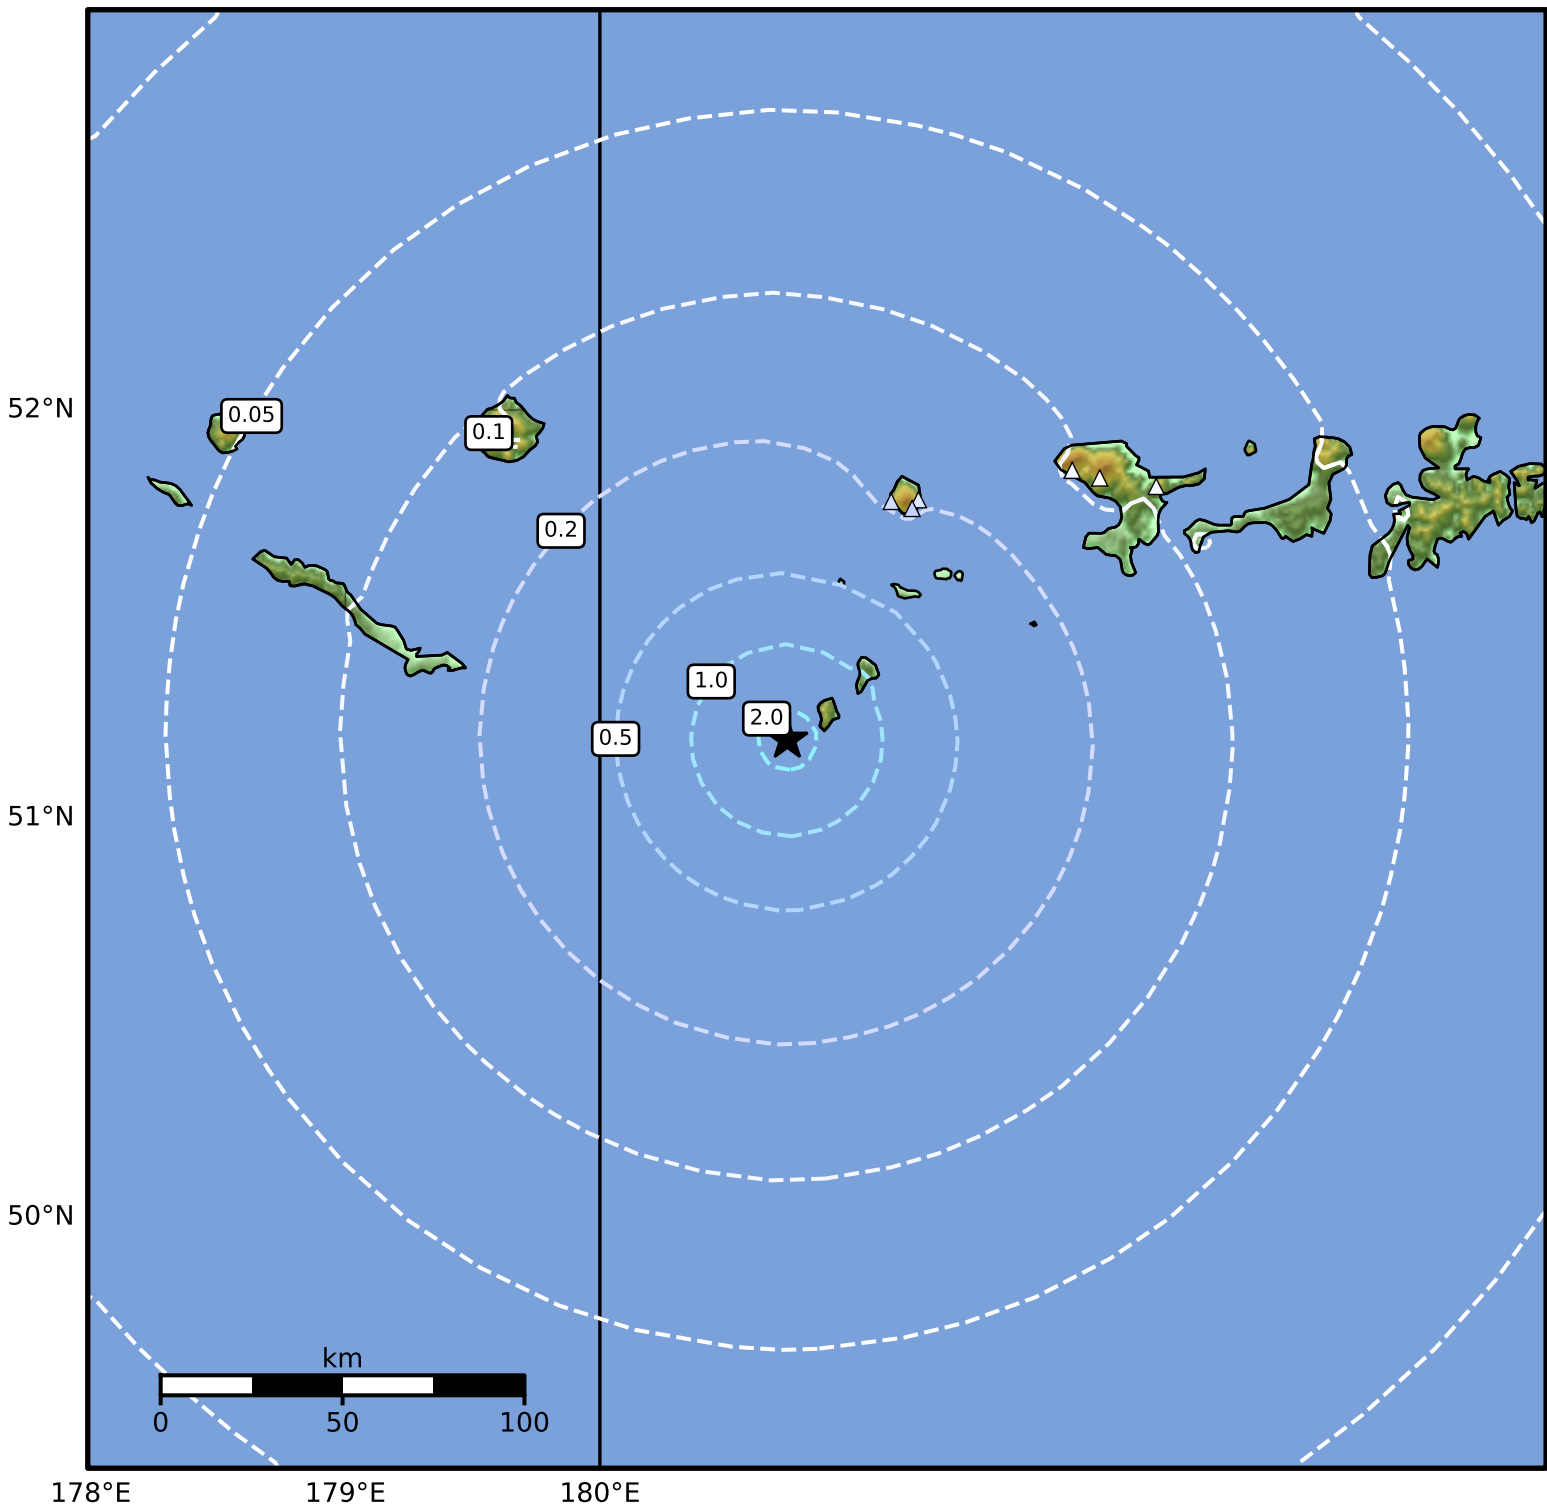

0.3 Second Peak Spectral Acceleration Map Alaska Earthquake Center  
 ShakeMap: 200 km (124 miles) WSW of Adak  
 Feb 26, 2026 20:38:30 UTC M3.7 N51.19 W179.26 Depth: 16.9km ID:a2026eajsno

SA(0.3) (%g)	0.1	0.2	0.5	1	2	5	10	20	50	100	200
--------------	-----	-----	-----	---	---	---	----	----	----	-----	-----

Scale based on Worden et al. (2012)

Version 2: Processed 2026-02-27T03:22:36Z

△ Seismic Instrument ○ Reported Intensity

★ Epicenter