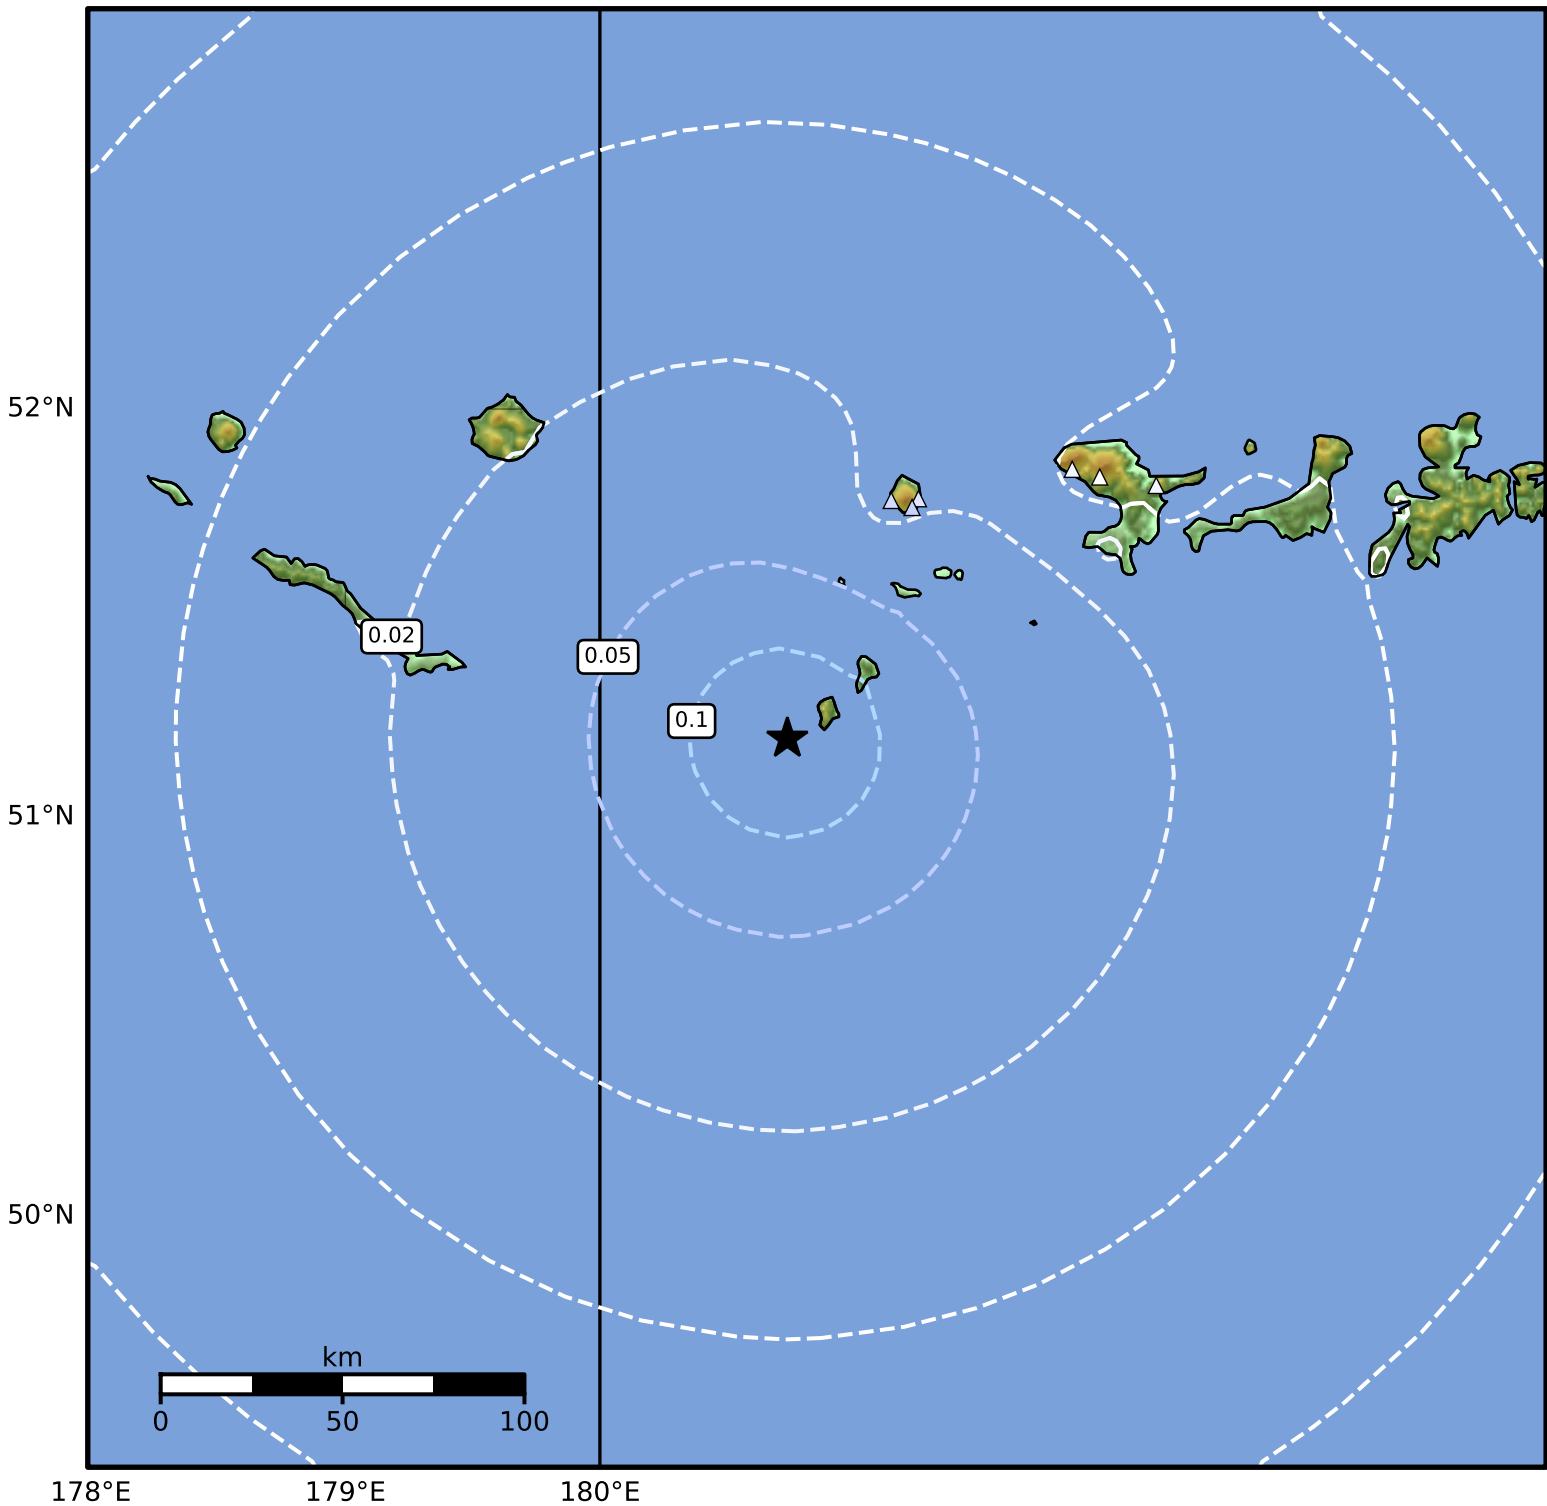

1.0 Second Peak Spectral Acceleration Map Alaska Earthquake Center
 ShakeMap: 200 km (124 miles) WSW of Adak
 Feb 26, 2026 20:38:30 UTC M3.7 N51.19 W179.26 Depth: 16.9km ID:a2026eajsno

SA(1.0) (%g)	0.1	0.2	0.5	1	2	5	10	20	50	100	200
--------------	-----	-----	-----	---	---	---	----	----	----	-----	-----

Scale based on Worden et al. (2012)

Version 2: Processed 2026-02-27T03:22:36Z

△ Seismic Instrument ○ Reported Intensity

★ Epicenter