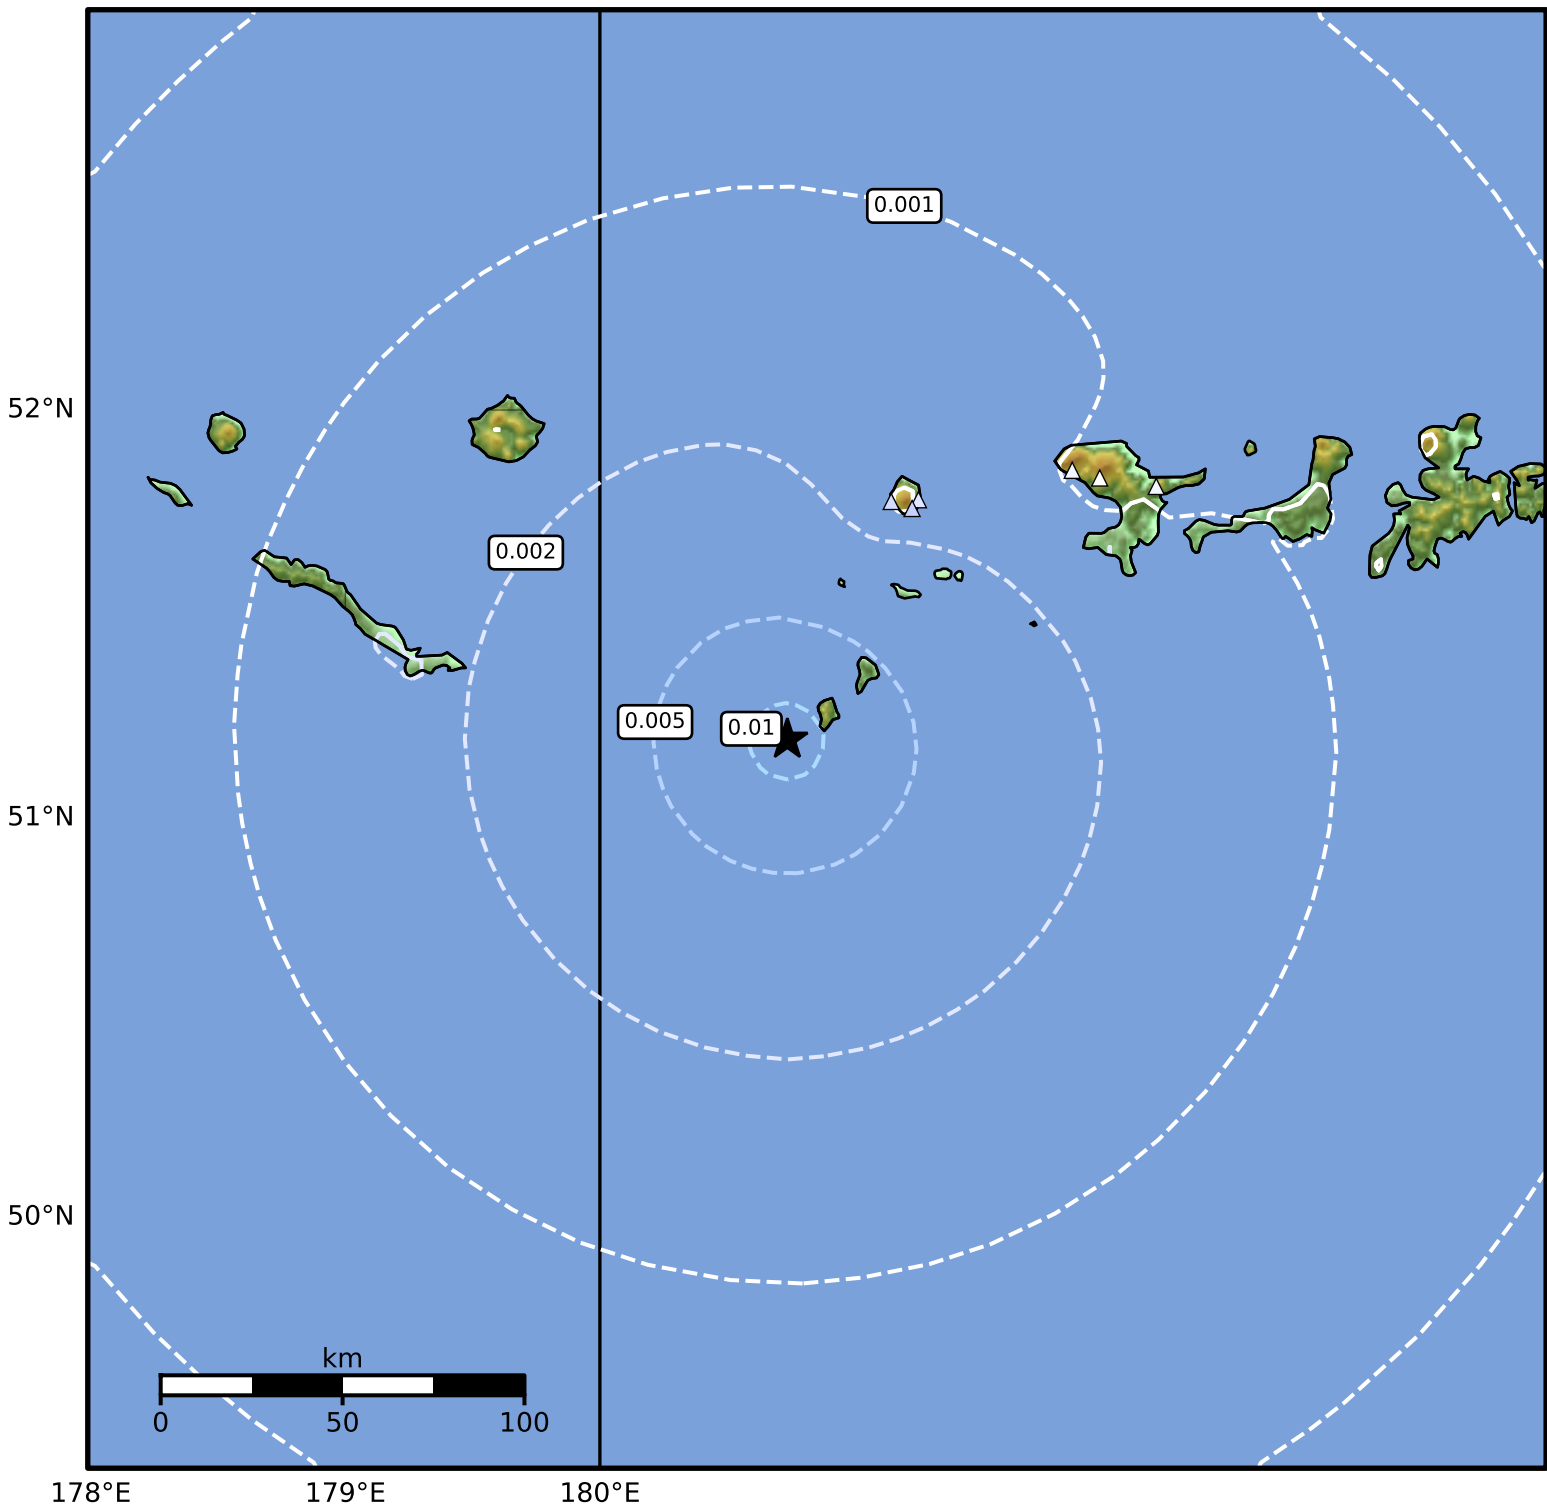

3.0 Second Peak Spectral Acceleration Map Alaska Earthquake Center  
ShakeMap: 200 km (124 miles) WSW of Adak  
Feb 26, 2026 20:38:30 UTC M3.7 N51.19 W179.26 Depth: 16.9km ID:a2026eajsno

SA(3.0) (%g)	0.1	0.2	0.5	1	2	5	10	20	50
--------------	-----	-----	-----	---	---	---	----	----	----

Scale based on Worden et al. (2012)

Version 2: Processed 2026-02-27T03:22:36Z

△ Seismic Instrument ○ Reported Intensity

★ Epicenter