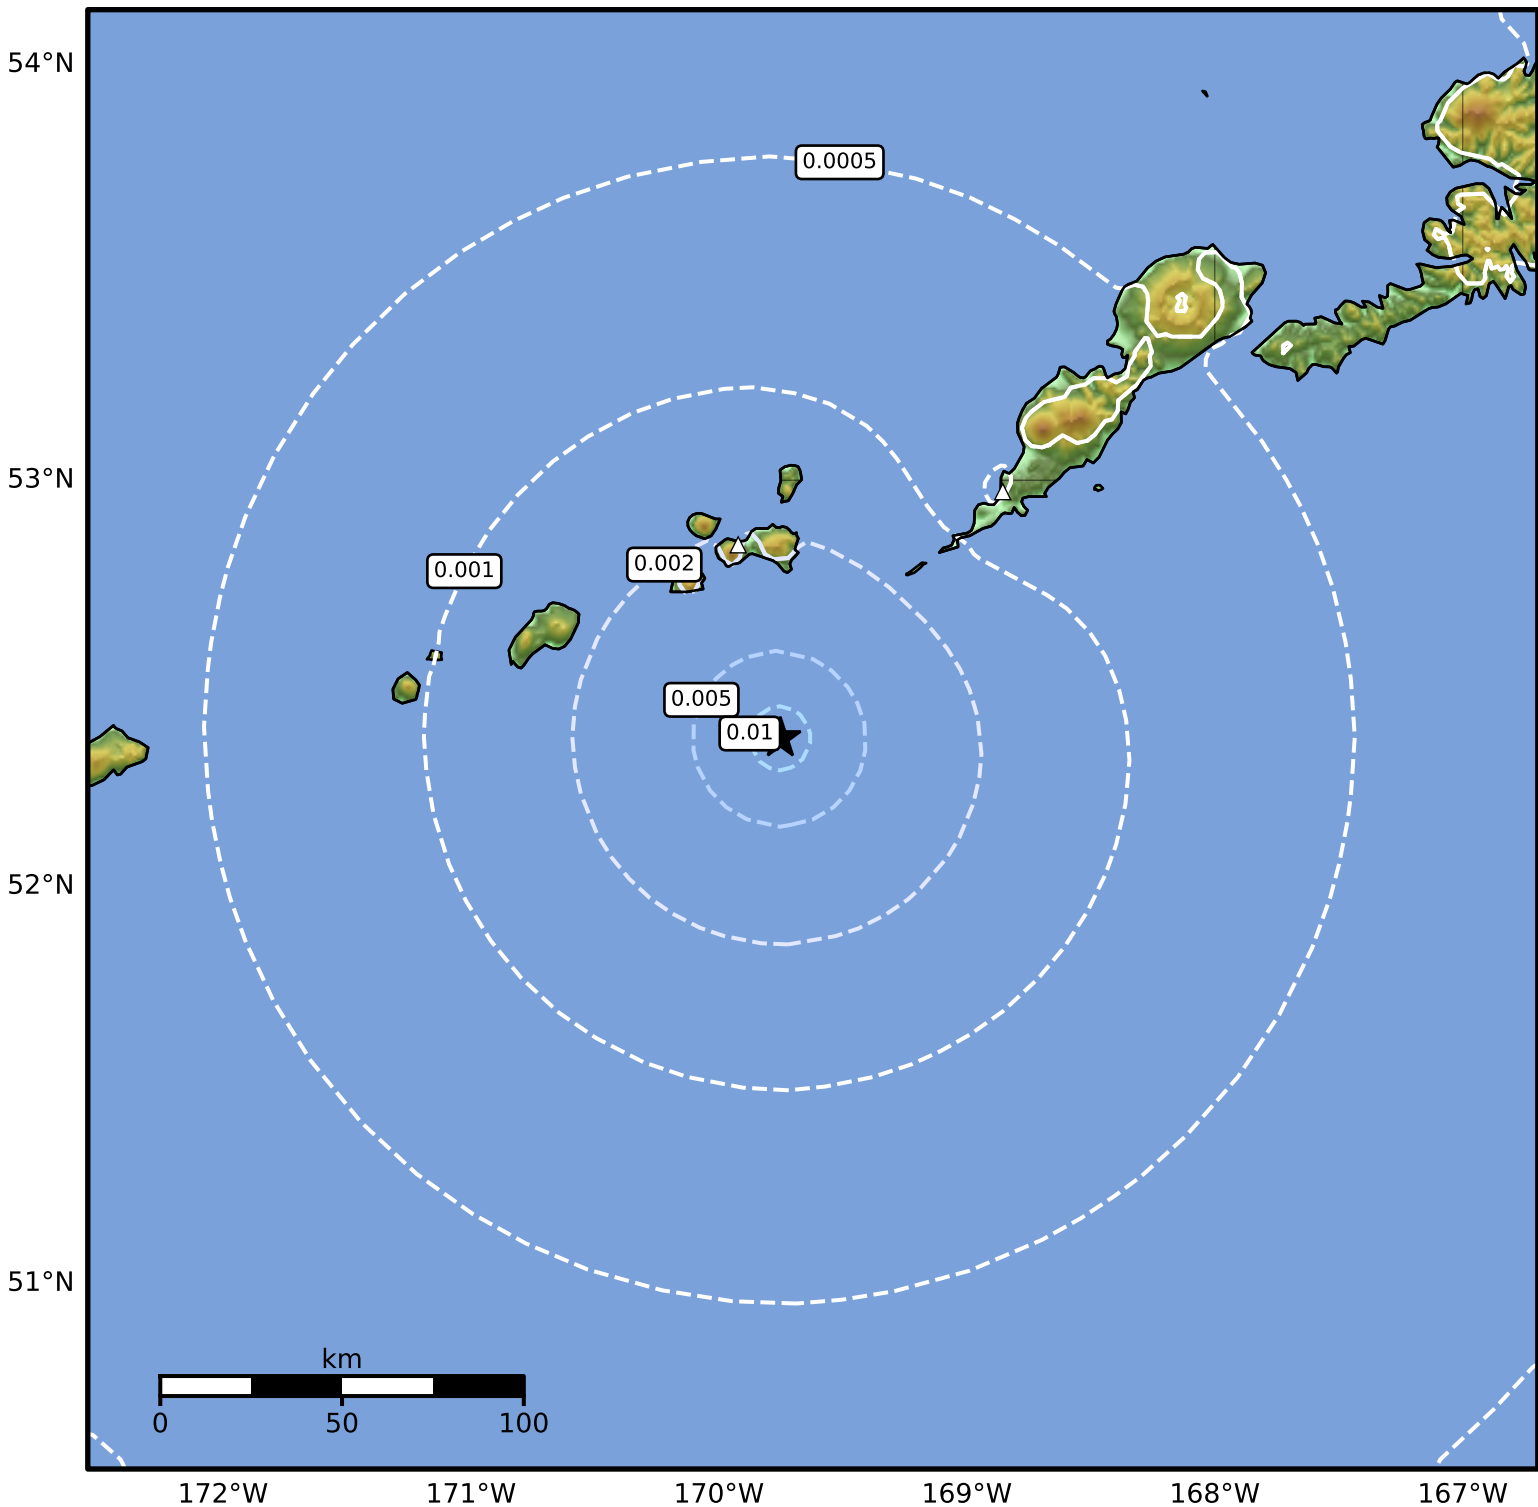

3.0 Second Peak Spectral Acceleration Map Alaska Earthquake Center
 ShakeMap: 87 km (54 miles) SW of Nikolski
 Feb 27, 2026 12:26:07 UTC M3.6 N52.37 W169.75 Depth: 10.8km ID:a2026ebpdcn

Scale based on Worden et al. (2012)

Version 2: Processed 2026-03-01T23:54:11Z

△ Seismic Instrument ○ Reported Intensity

★ Epicenter