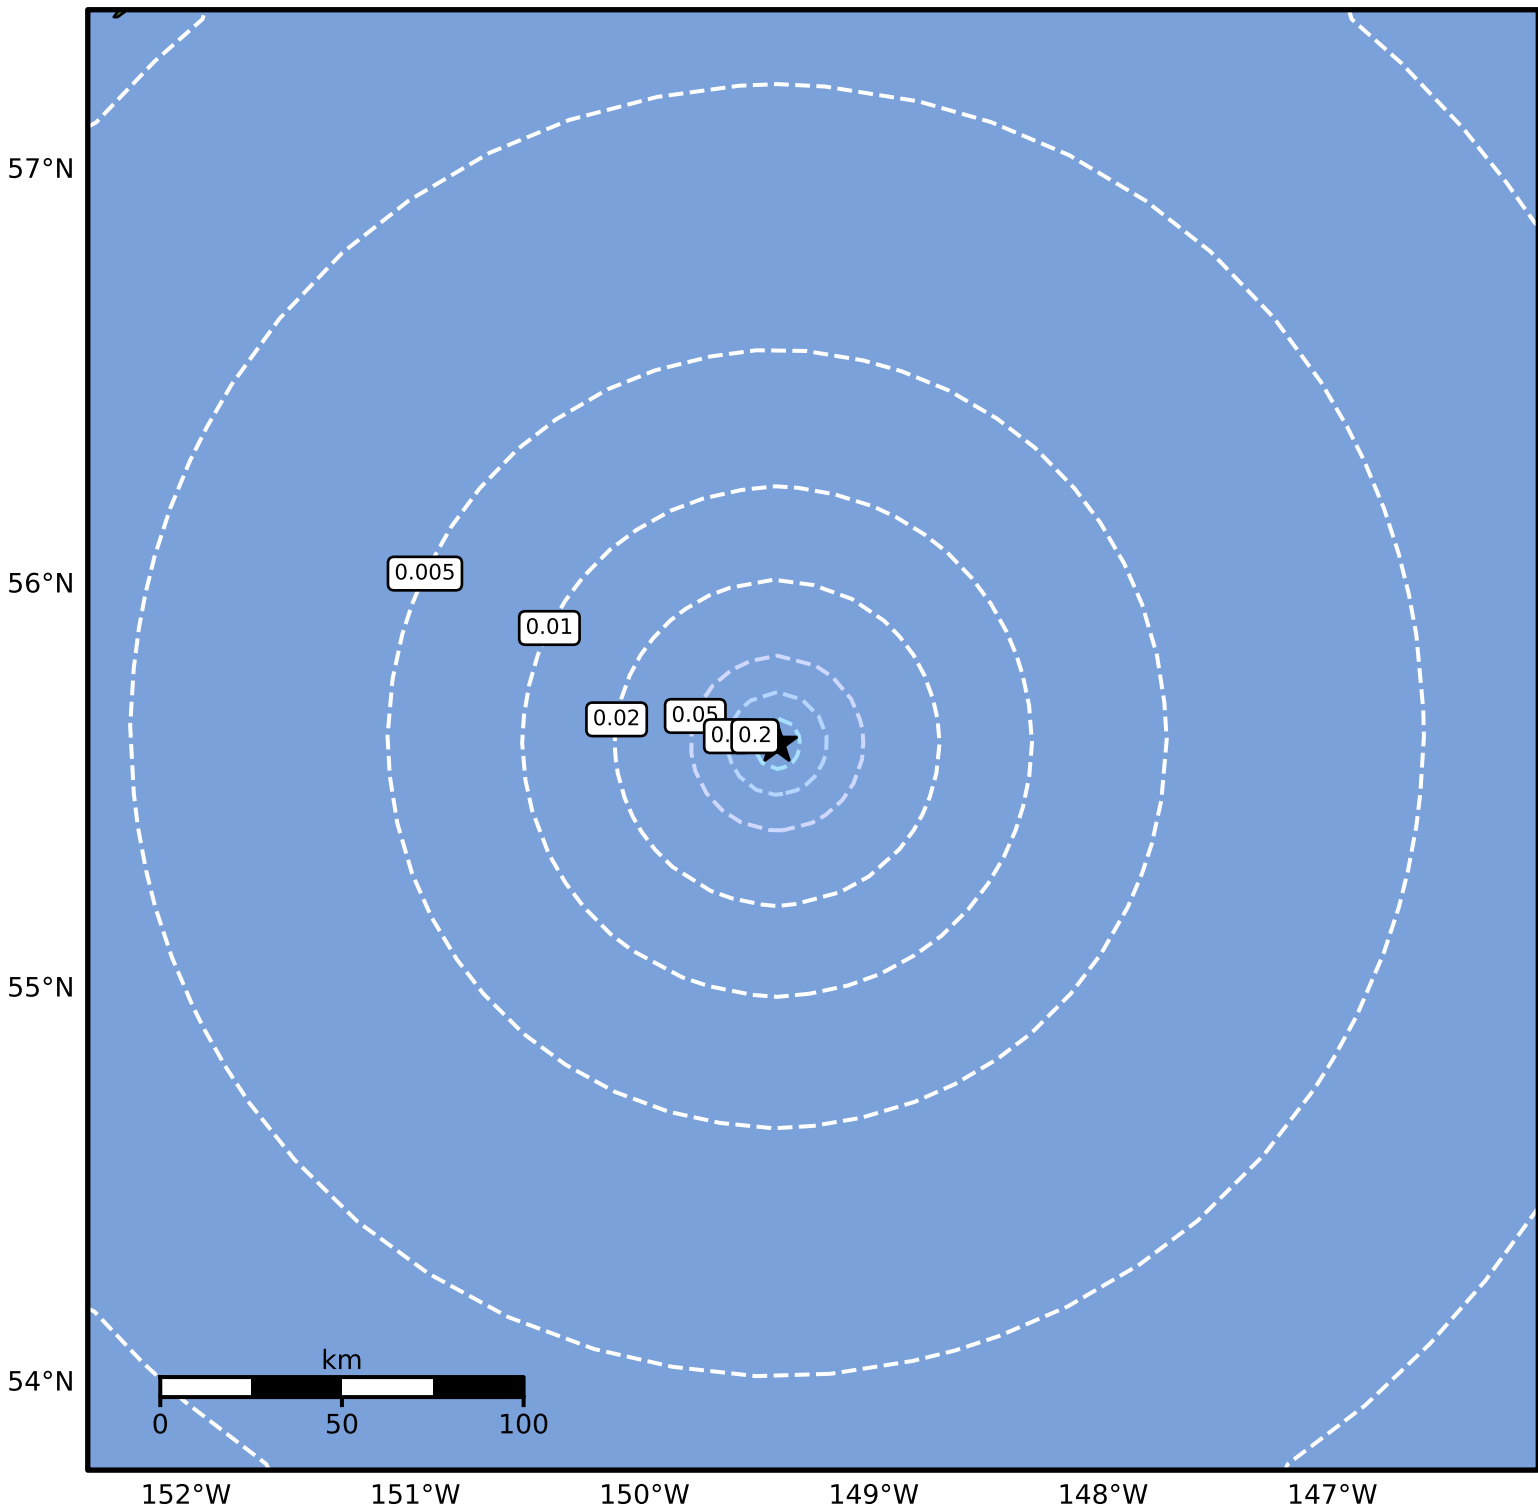

Peak Ground Velocity Map Alaska Earthquake Center  
ShakeMap: 303 km (188 miles) SE of Kodiak  
Feb 27, 2026 17:10:49 UTC M3.5 N55.61 W149.42 Depth: 5.0km ID:a2026ebyoks

PGV (cm/s)	0.1	0.2	0.5	1	2	5	10	20	50	100	200
------------	-----	-----	-----	---	---	---	----	----	----	-----	-----

Scale based on Worden et al. (2012)

Version 2: Processed 2026-03-02T00:14:40Z

△ Seismic Instrument ○ Reported Intensity

★ Epicenter