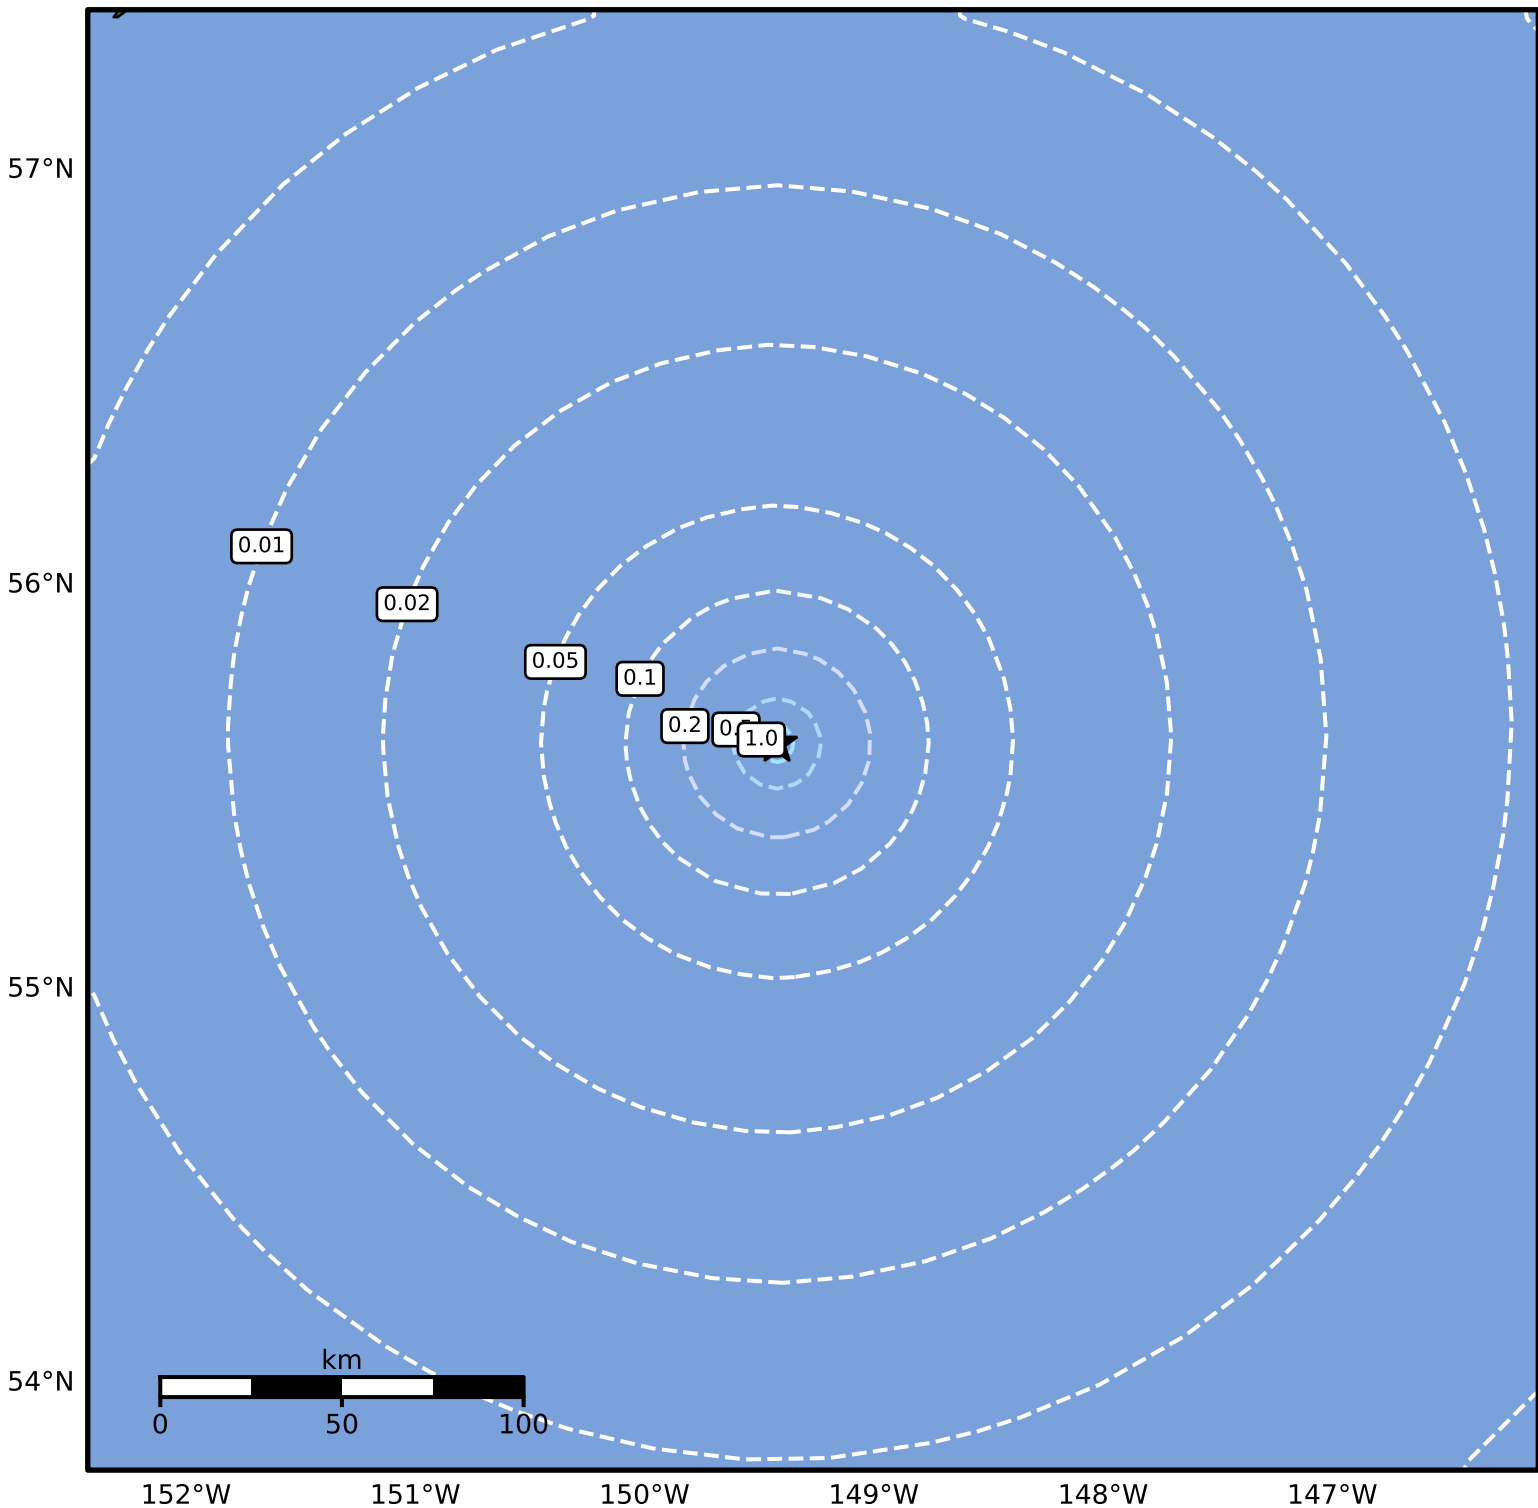

0.3 Second Peak Spectral Acceleration Map Alaska Earthquake Center
 ShakeMap: 303 km (188 miles) SE of Kodiak
 Feb 27, 2026 17:10:49 UTC M3.5 N55.61 W149.42 Depth: 5.0km ID:a2026ebyoks

SA(0.3) (%g)	0.1	0.2	0.5	1	2	5	10	20	50	100	200
---------------------	------------	------------	------------	----------	----------	----------	-----------	-----------	-----------	------------	------------

Scale based on Worden et al. (2012)

Version 2: Processed 2026-03-02T00:14:40Z

△ Seismic Instrument ○ Reported Intensity

★ Epicenter