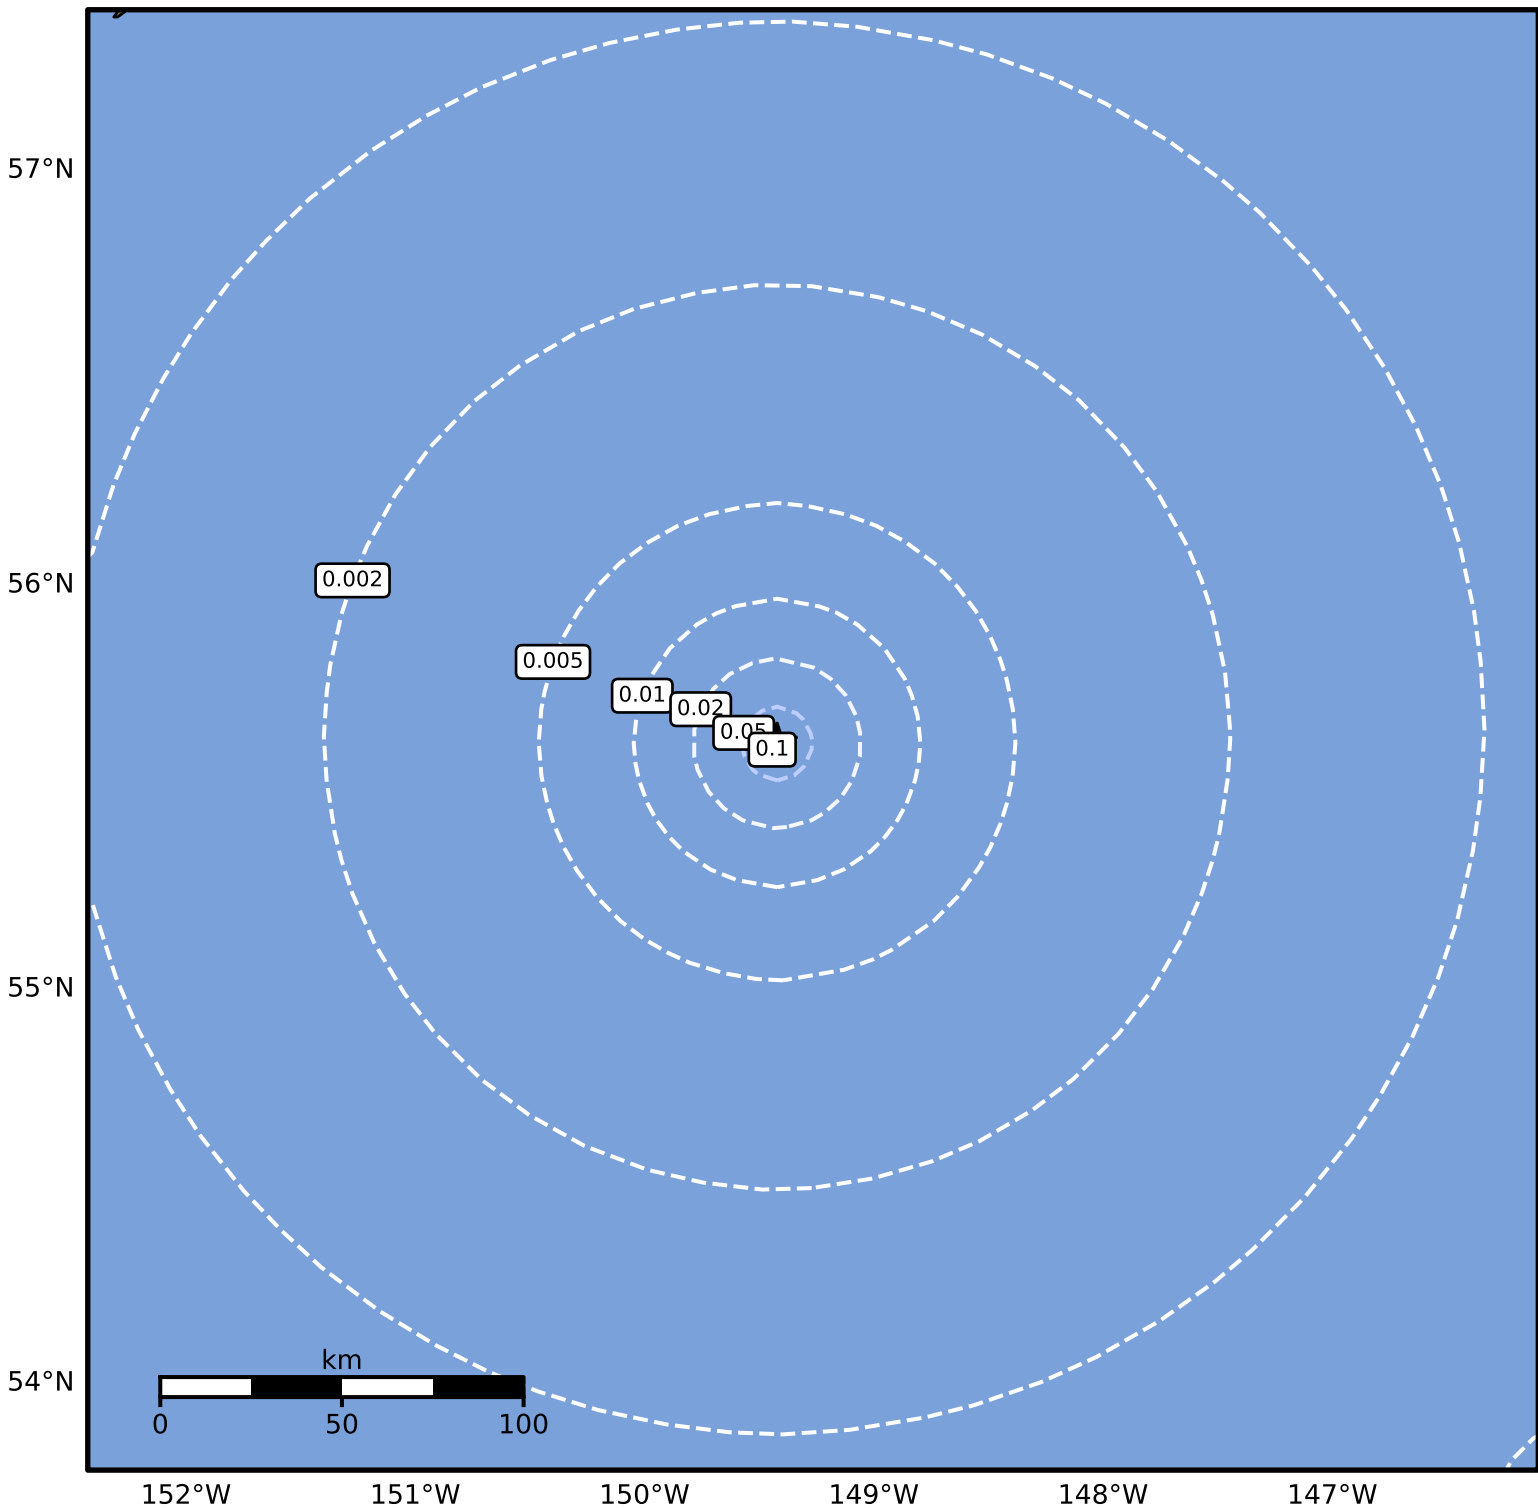

1.0 Second Peak Spectral Acceleration Map Alaska Earthquake Center
 ShakeMap: 303 km (188 miles) SE of Kodiak
 Feb 27, 2026 17:10:49 UTC M3.5 N55.61 W149.42 Depth: 5.0km ID:a2026ebyoks

SA(1.0) (%g)	0.1	0.2	0.5	1	2	5	10	20	50	100	200
--------------	-----	-----	-----	---	---	---	----	----	----	-----	-----

Scale based on Worden et al. (2012)

Version 2: Processed 2026-03-02T00:14:40Z

△ Seismic Instrument ○ Reported Intensity

★ Epicenter