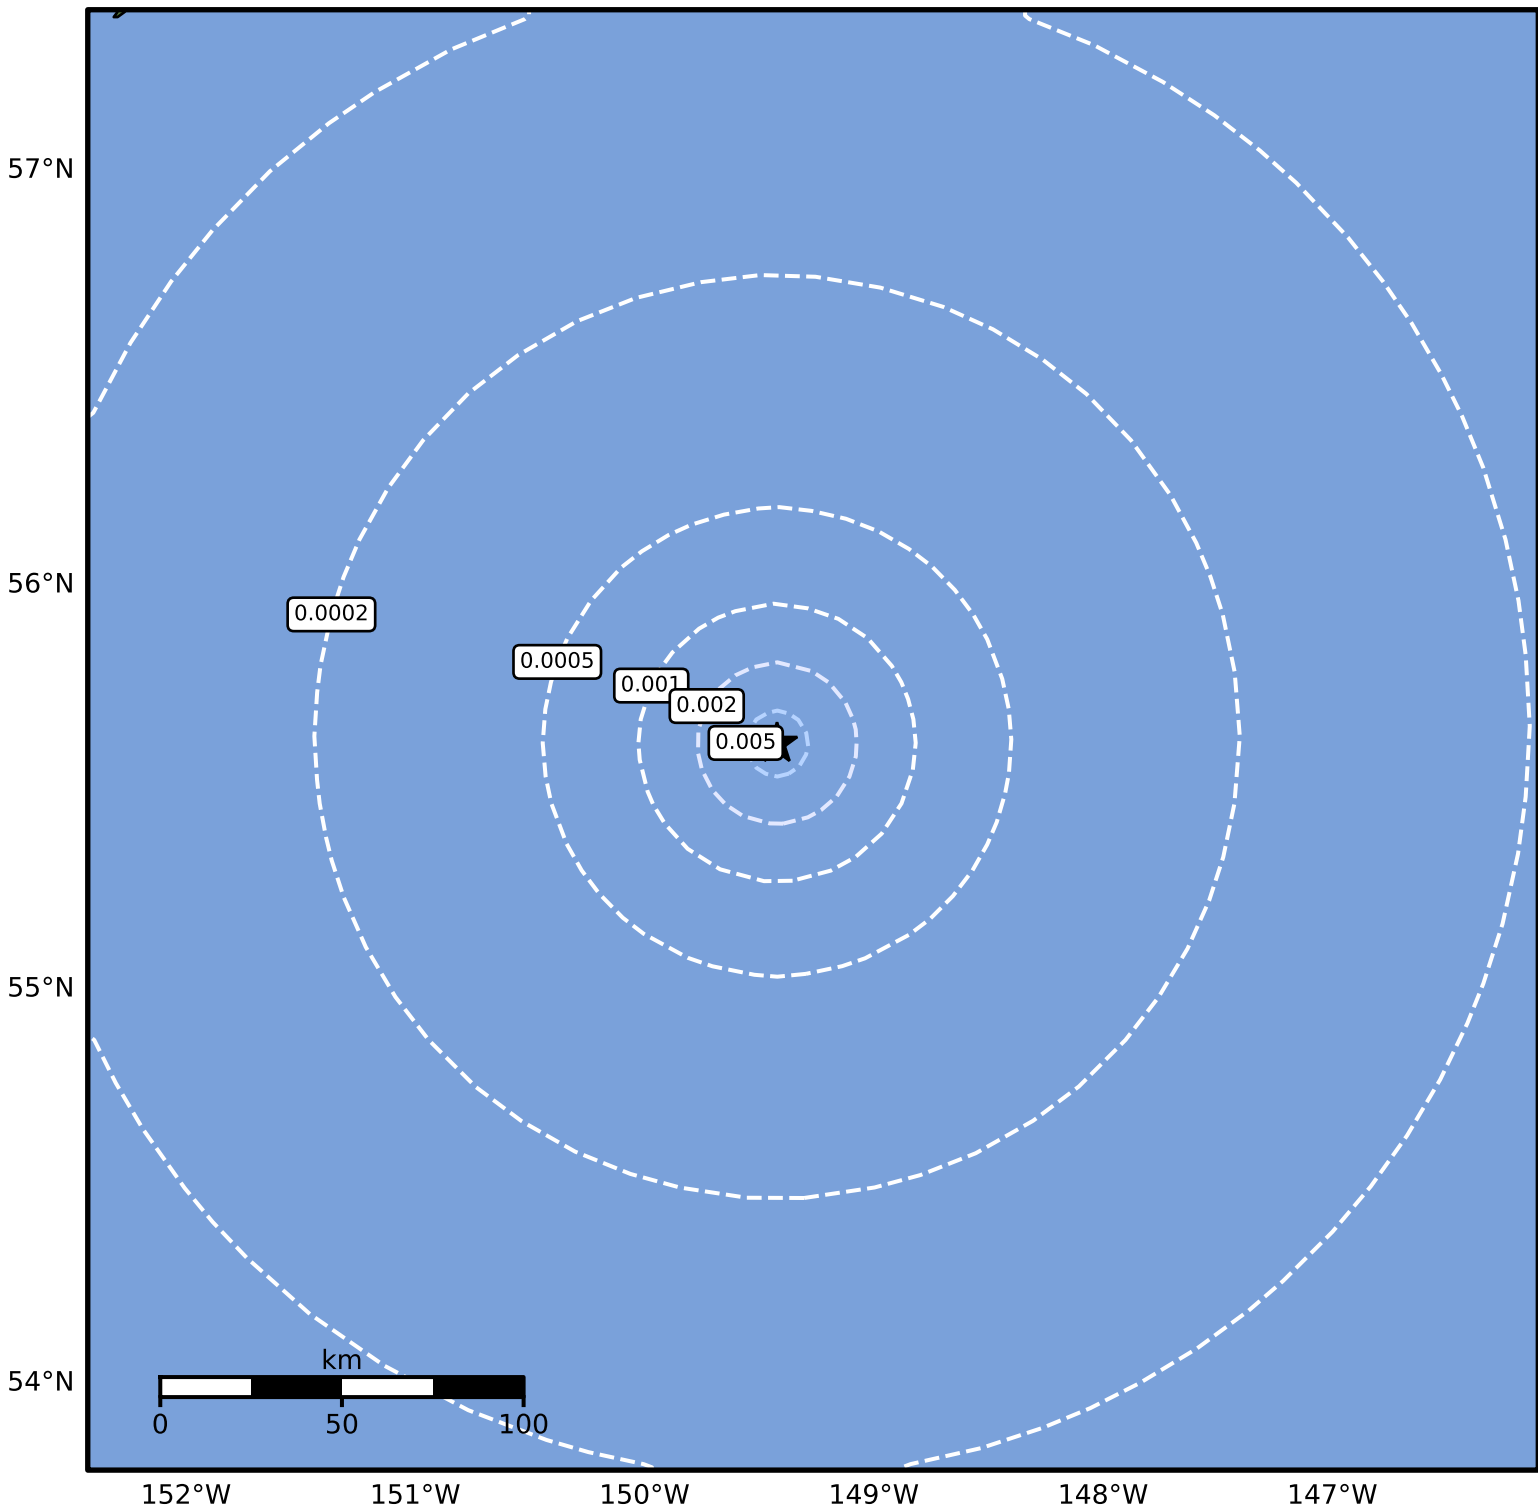

3.0 Second Peak Spectral Acceleration Map Alaska Earthquake Center
ShakeMap: 303 km (188 miles) SE of Kodiak
Feb 27, 2026 17:10:49 UTC M3.5 N55.61 W149.42 Depth: 5.0km ID:a2026ebyoks

Scale based on Worden et al. (2012)

Version 2: Processed 2026-03-02T00:14:40Z

△ Seismic Instrument ○ Reported Intensity

★ Epicenter