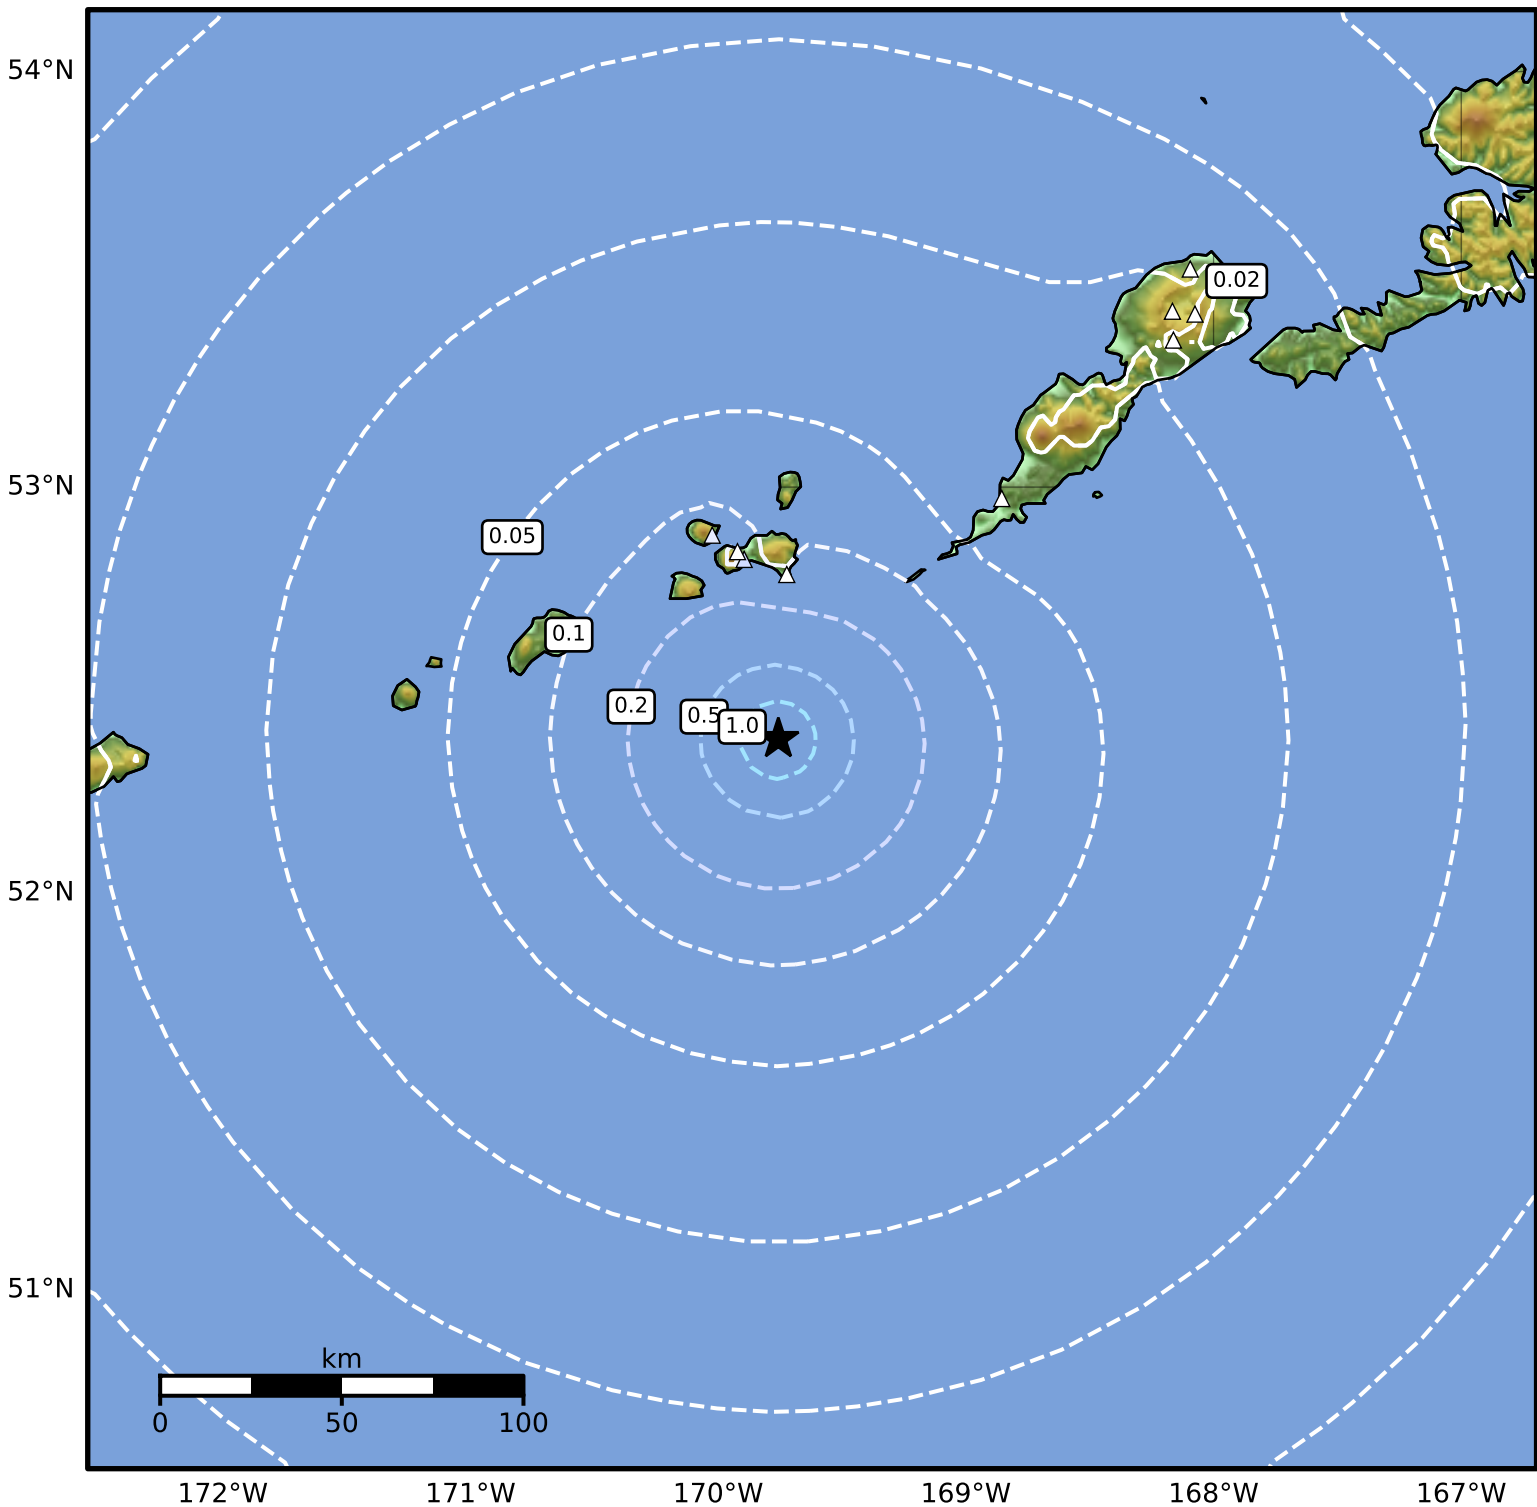

0.3 Second Peak Spectral Acceleration Map Alaska Earthquake Center
 ShakeMap: 86 km (54 miles) SW of Nikolski
 Feb 27, 2026 18:01:15 UTC M3.6 N52.38 W169.76 Depth: 9.6km ID:a2026ecafyb

SA(0.3) (%g)	0.1	0.2	0.5	1	2	5	10	20	50	100	200
---------------------	------------	------------	------------	----------	----------	----------	-----------	-----------	-----------	------------	------------

Scale based on Worden et al. (2012)

Version 3: Processed 2026-02-28T00:04:04Z

△ Seismic Instrument ○ Reported Intensity

★ Epicenter