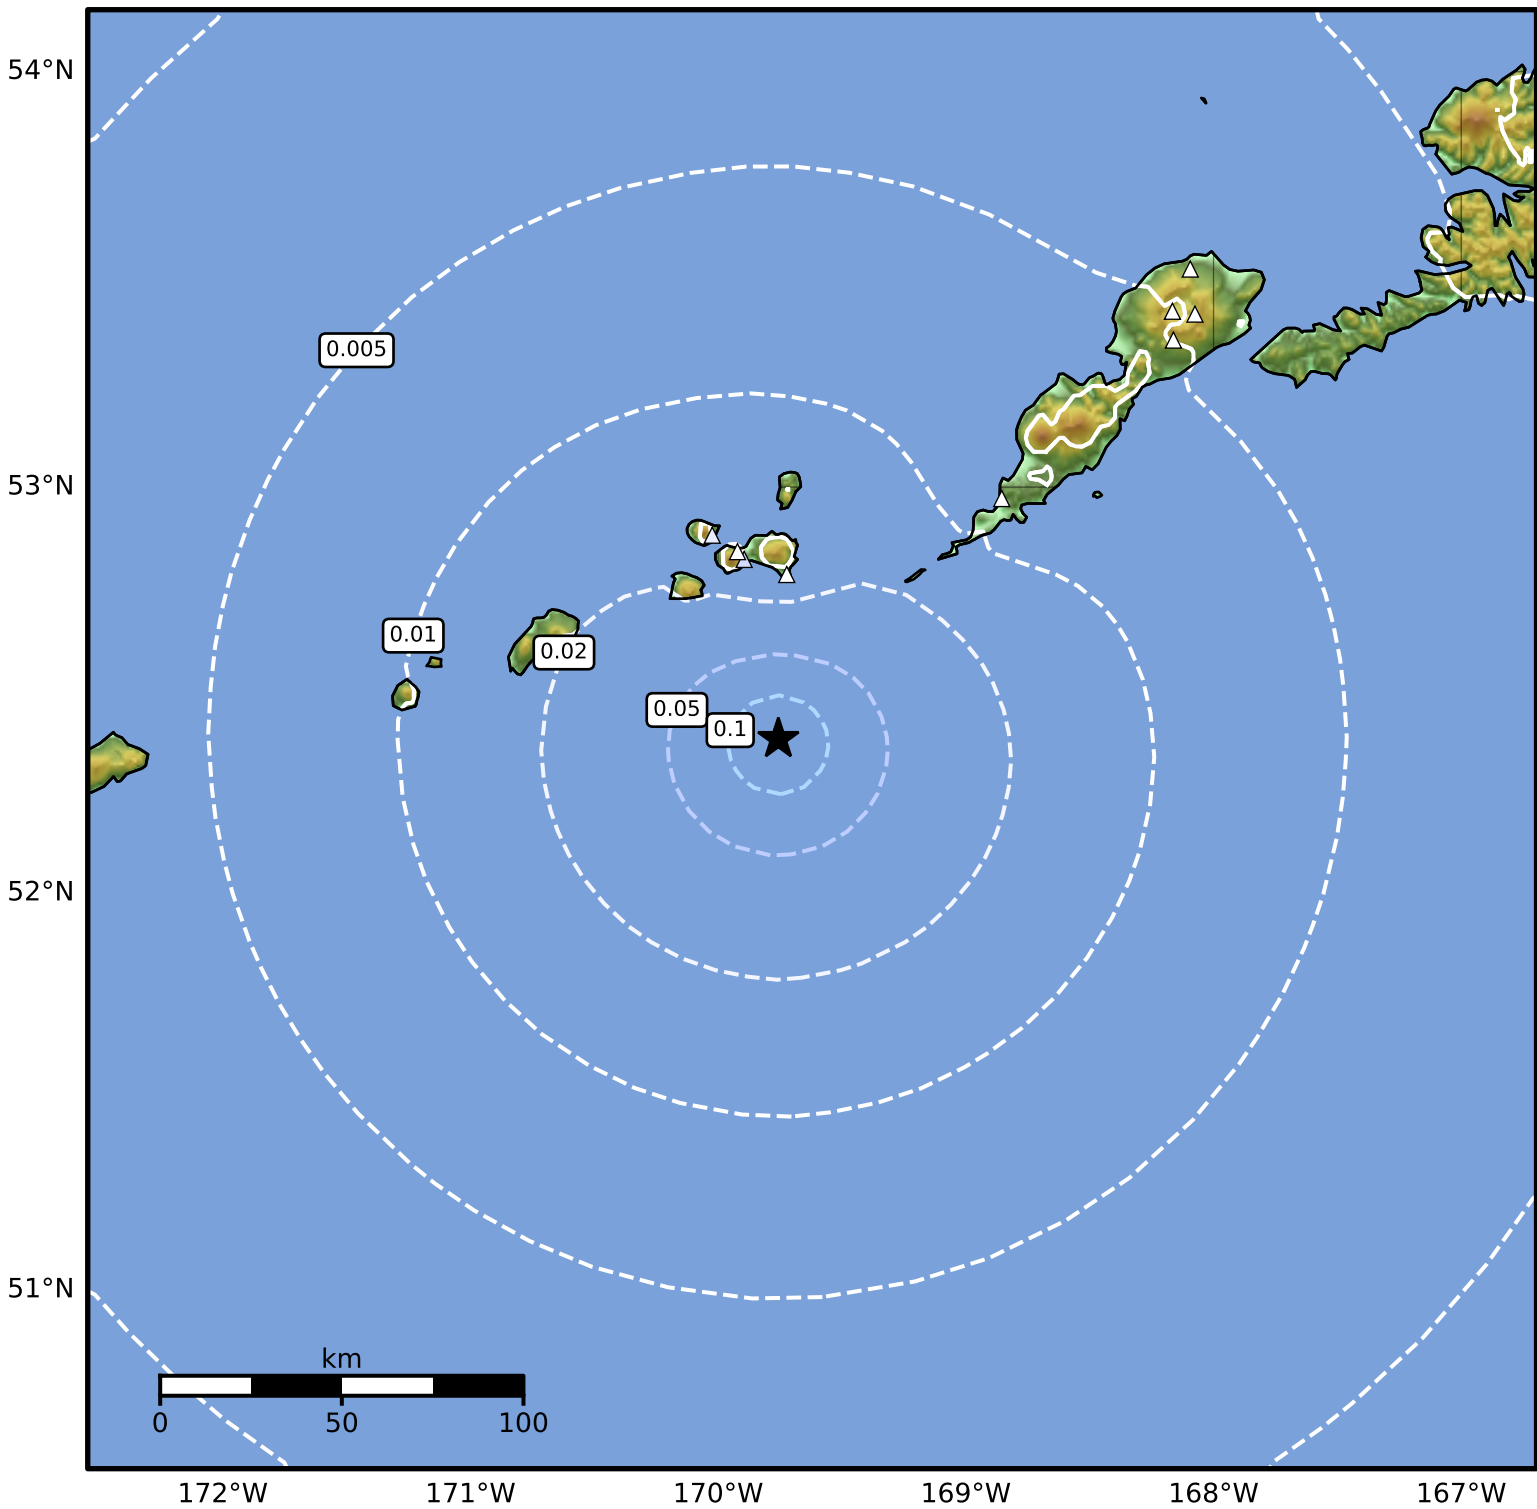

1.0 Second Peak Spectral Acceleration Map Alaska Earthquake Center  
 ShakeMap: 86 km (54 miles) SW of Nikolski  
 Feb 27, 2026 18:01:15 UTC M3.6 N52.38 W169.76 Depth: 9.6km ID:a2026ecafyb

SA(1.0) (%g)	0.1	0.2	0.5	1	2	5	10	20	50	100	200
--------------	-----	-----	-----	---	---	---	----	----	----	-----	-----

Scale based on Worden et al. (2012)

Version 3: Processed 2026-02-28T00:04:04Z

△ Seismic Instrument ○ Reported Intensity

★ Epicenter