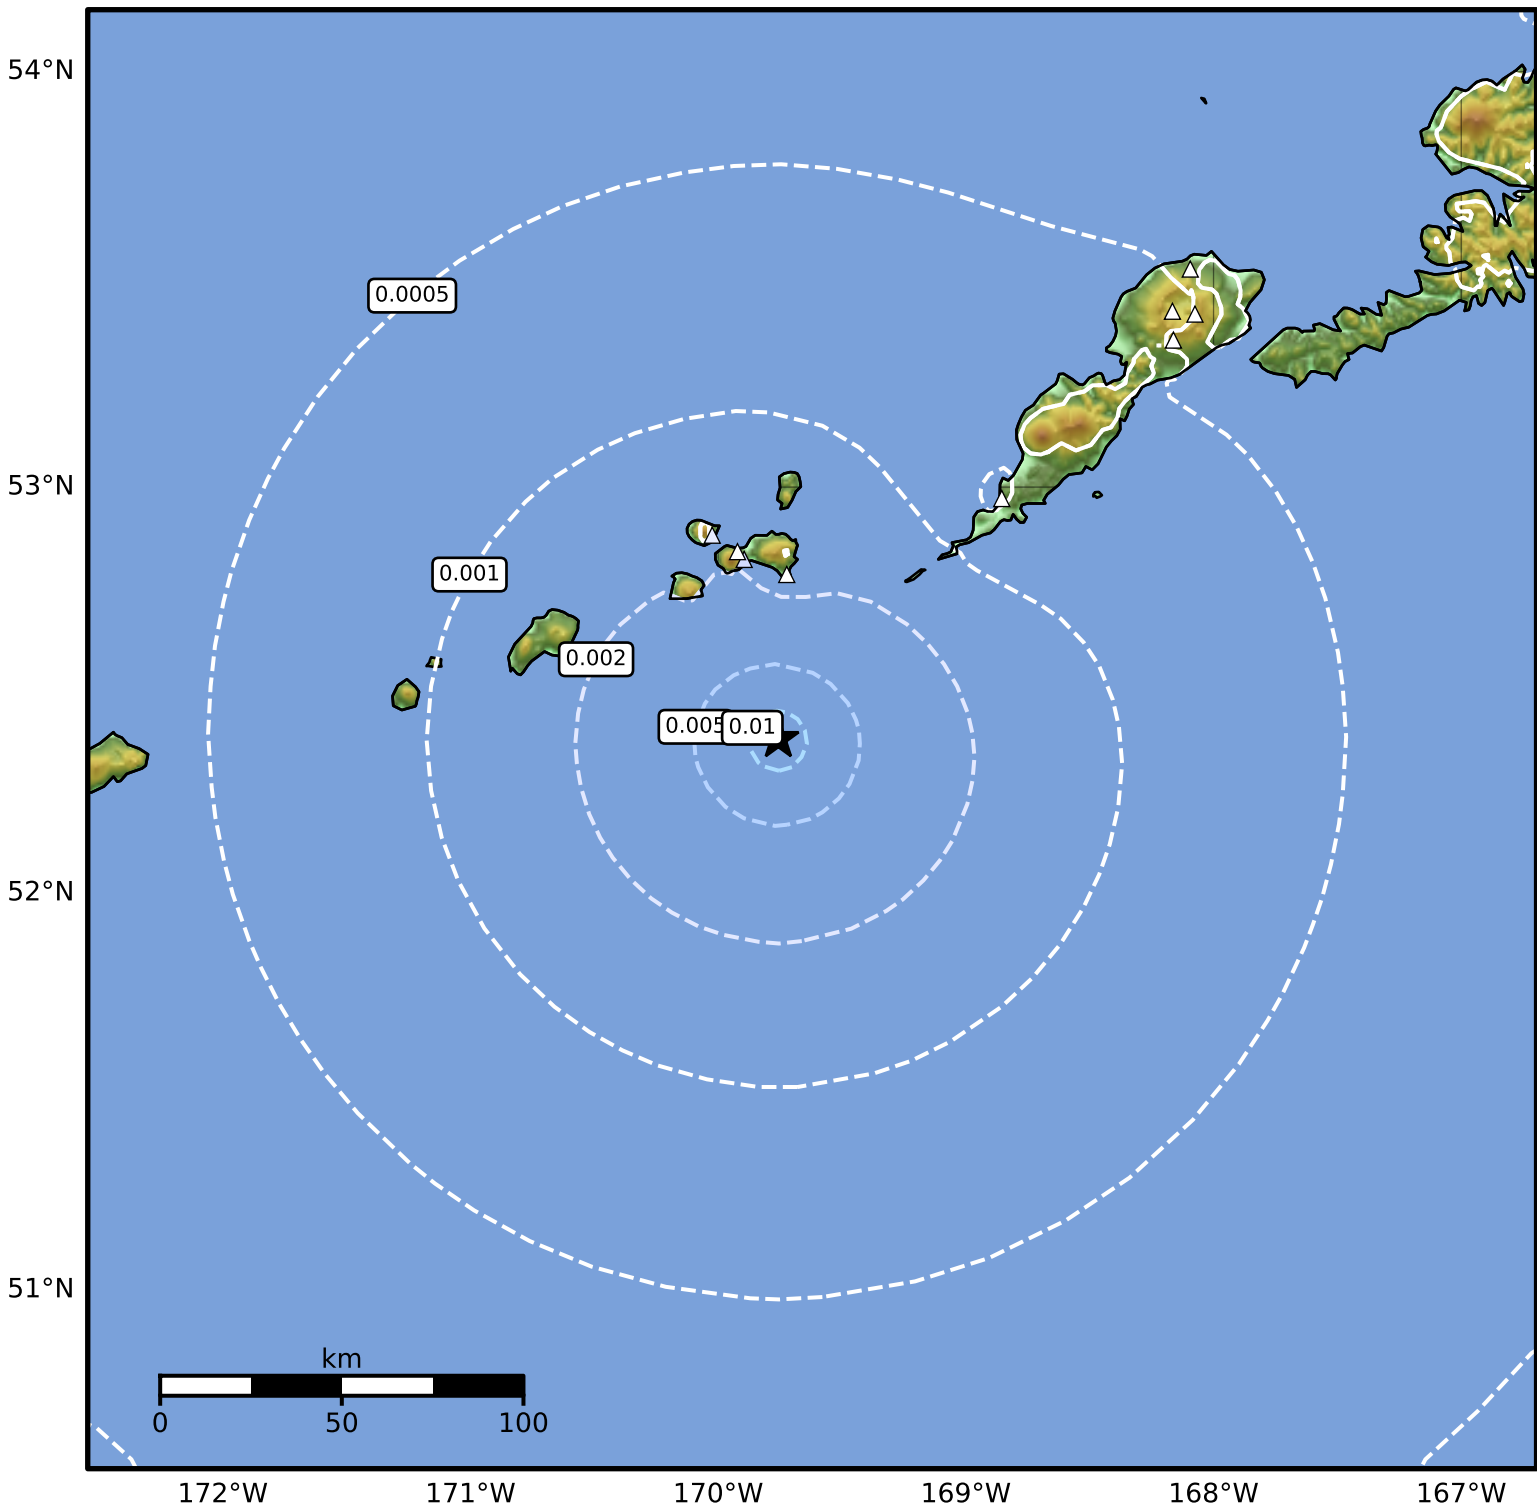

3.0 Second Peak Spectral Acceleration Map Alaska Earthquake Center  
 ShakeMap: 86 km (54 miles) SW of Nikolski  
 Feb 27, 2026 18:01:15 UTC M3.6 N52.38 W169.76 Depth: 9.6km ID:a2026ecafyb

Scale based on Worden et al. (2012)

Version 3: Processed 2026-02-28T00:04:04Z

△ Seismic Instrument ○ Reported Intensity

★ Epicenter