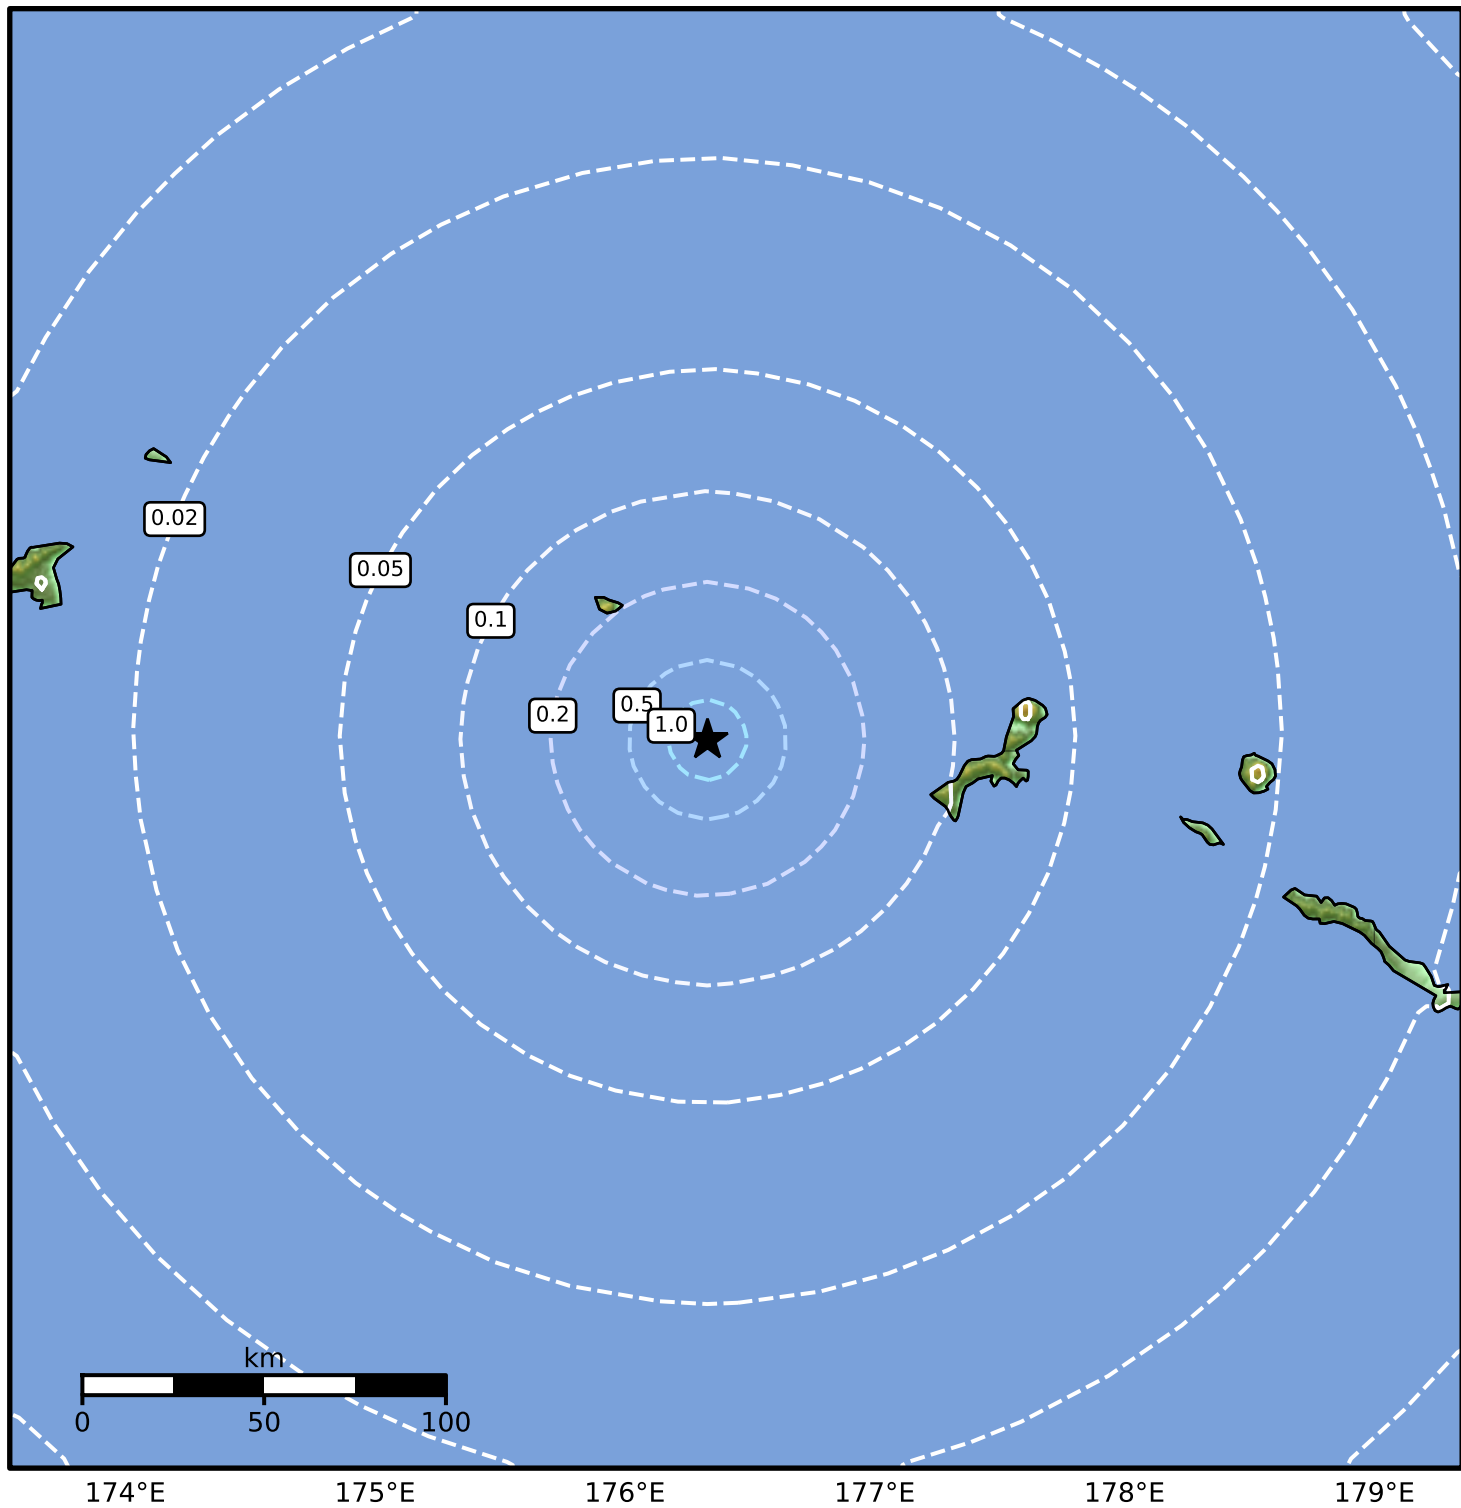

0.3 Second Peak Spectral Acceleration Map Alaska Earthquake Center
 ShakeMap: 242 km (150 miles) ESE of Attu Station
 Mar 02, 2026 10:19:20 UTC M3.8 N52.03 E176.33 Depth: 10.0km ID:a2026egycut

SA(0.3) (%g)	0.1	0.2	0.5	1	2	5	10	20	50	100	200
--------------	-----	-----	-----	---	---	---	----	----	----	-----	-----

Scale based on Worden et al. (2012)

Version 1: Processed 2026-03-03T00:37:46Z

△ Seismic Instrument ○ Reported Intensity

★ Epicenter