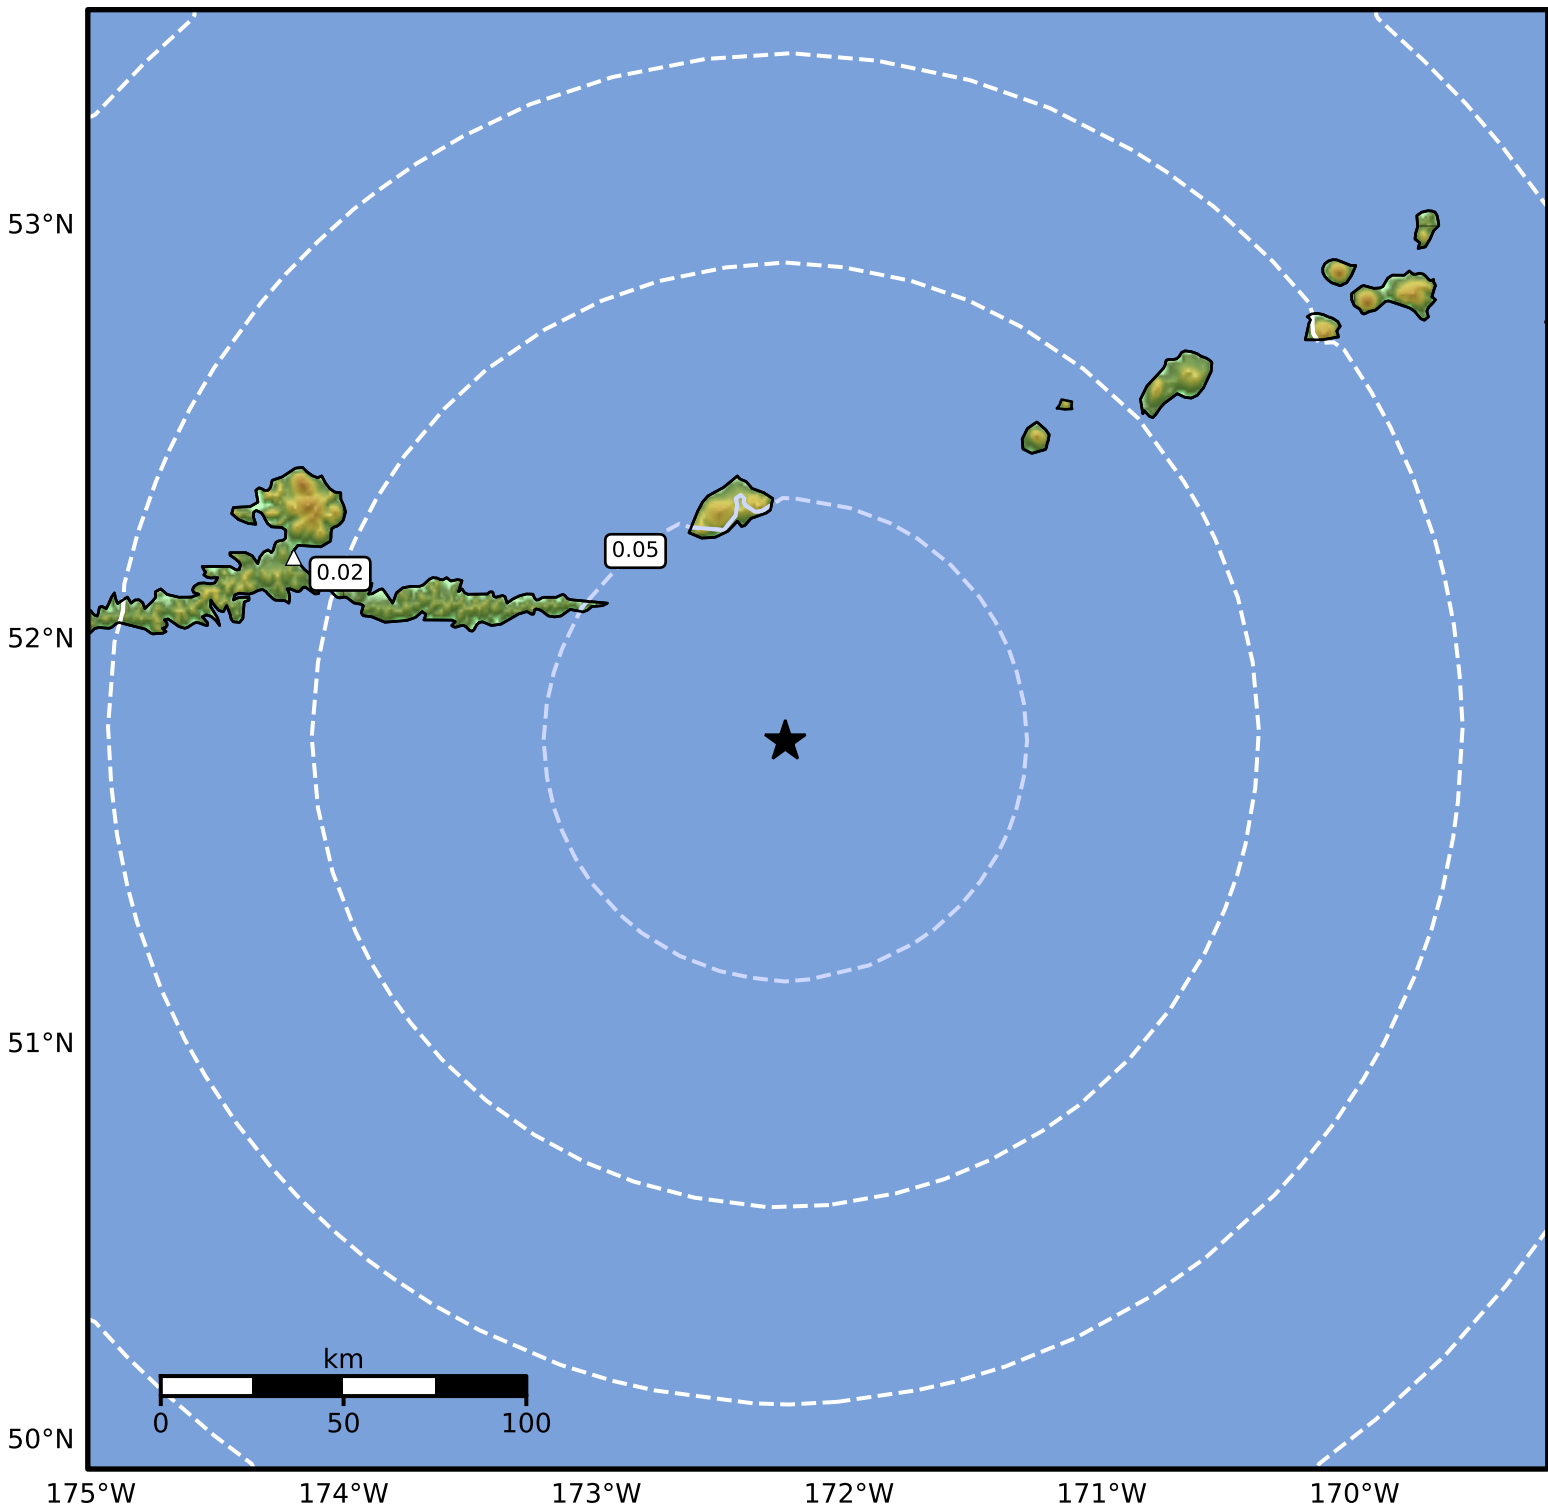

Peak Ground Velocity Map Alaska Earthquake Center
ShakeMap: 143 km (89 miles) ESE of Atka
Mar 03, 2026 08:13:10 UTC M3.9 N51.75 W172.25 Depth: 71.5km ID:a2026eipqlv

Scale based on Worden et al. (2012)

Version 2: Processed 2026-03-03T10:04:11Z

△ Seismic Instrument ○ Reported Intensity

★ Epicenter