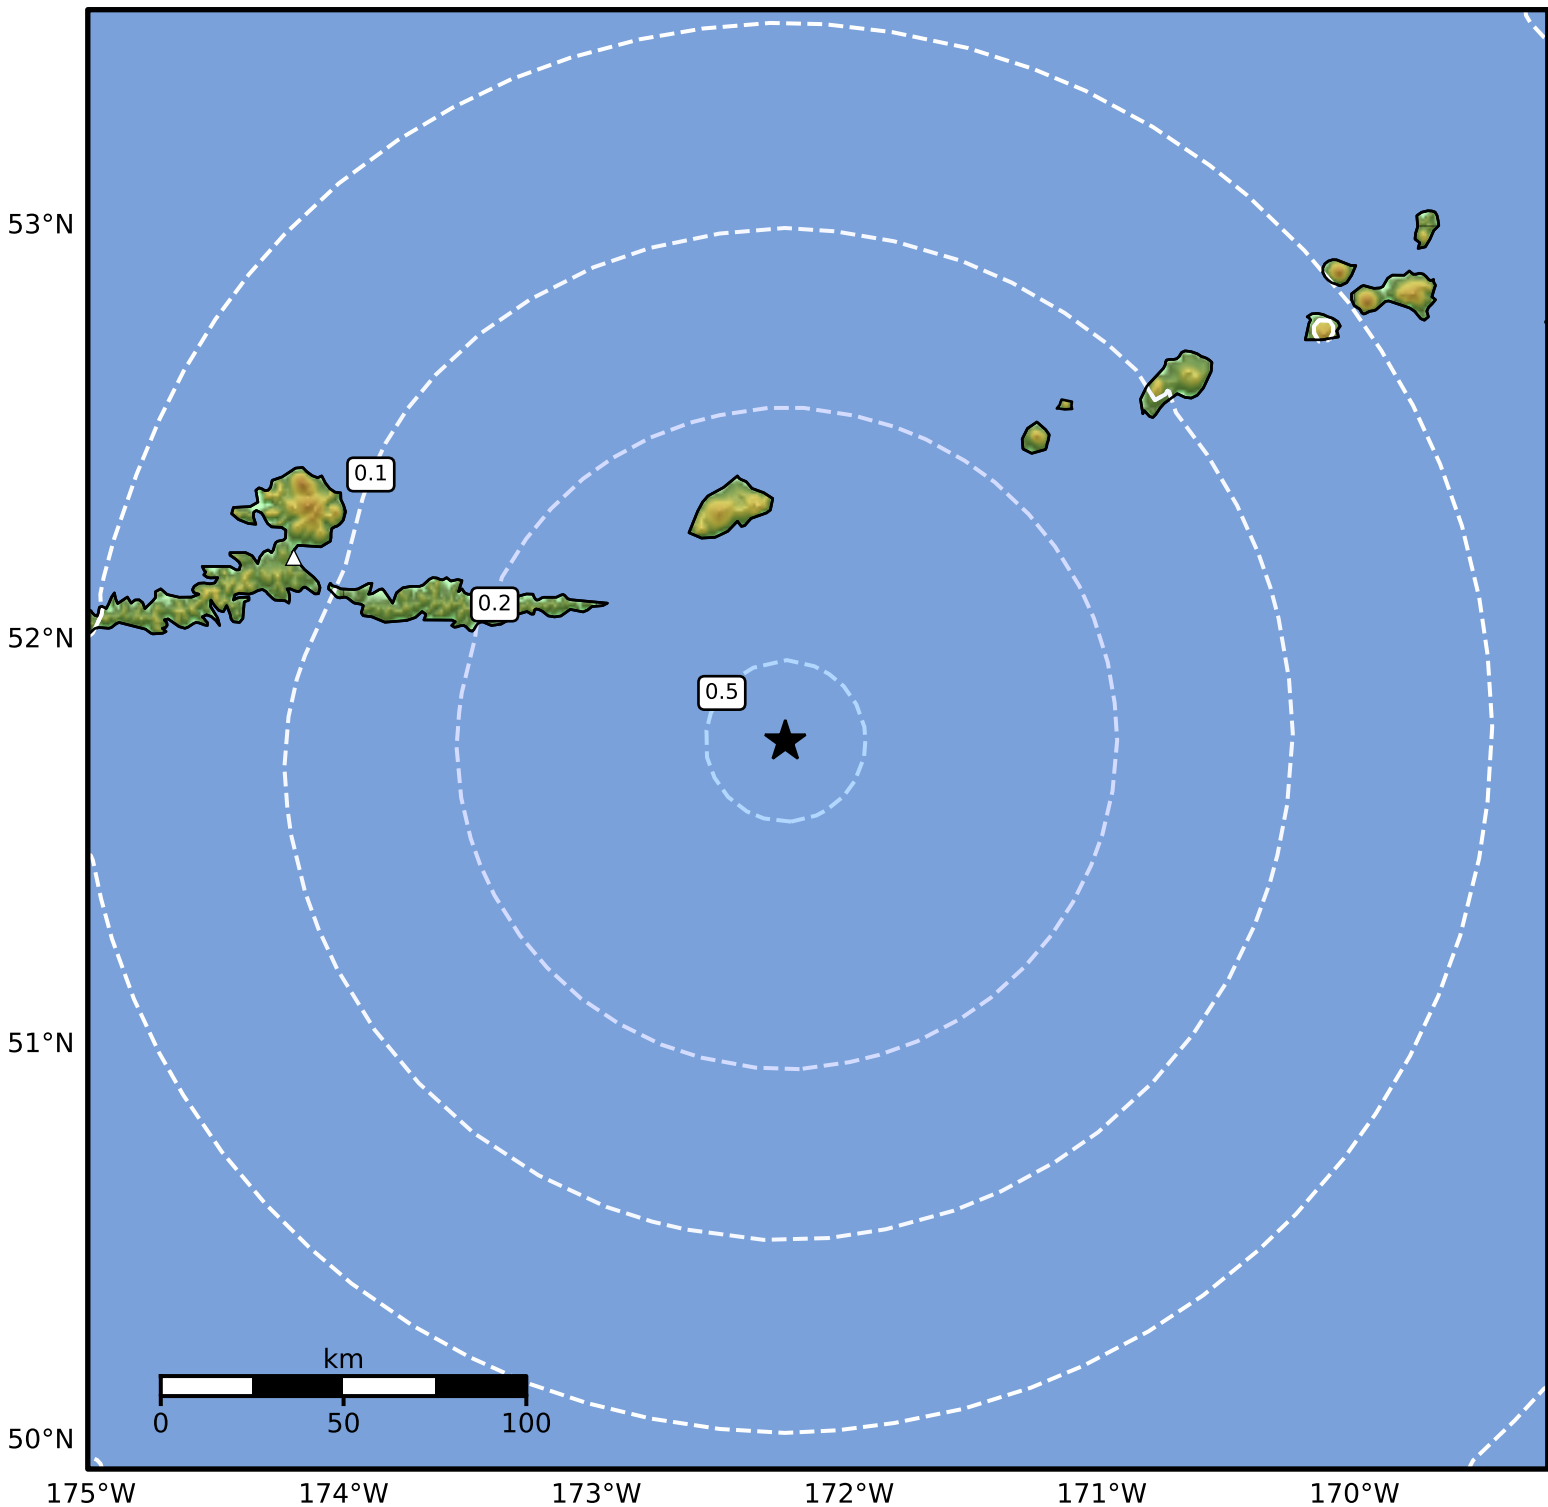

0.3 Second Peak Spectral Acceleration Map Alaska Earthquake Center
 ShakeMap: 143 km (89 miles) ESE of Atka
 Mar 03, 2026 08:13:10 UTC M3.9 N51.75 W172.25 Depth: 71.5km ID:a2026eipqlv

SA(0.3) (%g)	0.1	0.2	0.5	1	2	5	10	20	50	100	200
--------------	-----	-----	-----	---	---	---	----	----	----	-----	-----

Scale based on Worden et al. (2012)

Version 2: Processed 2026-03-03T10:04:11Z

△ Seismic Instrument ○ Reported Intensity

★ Epicenter