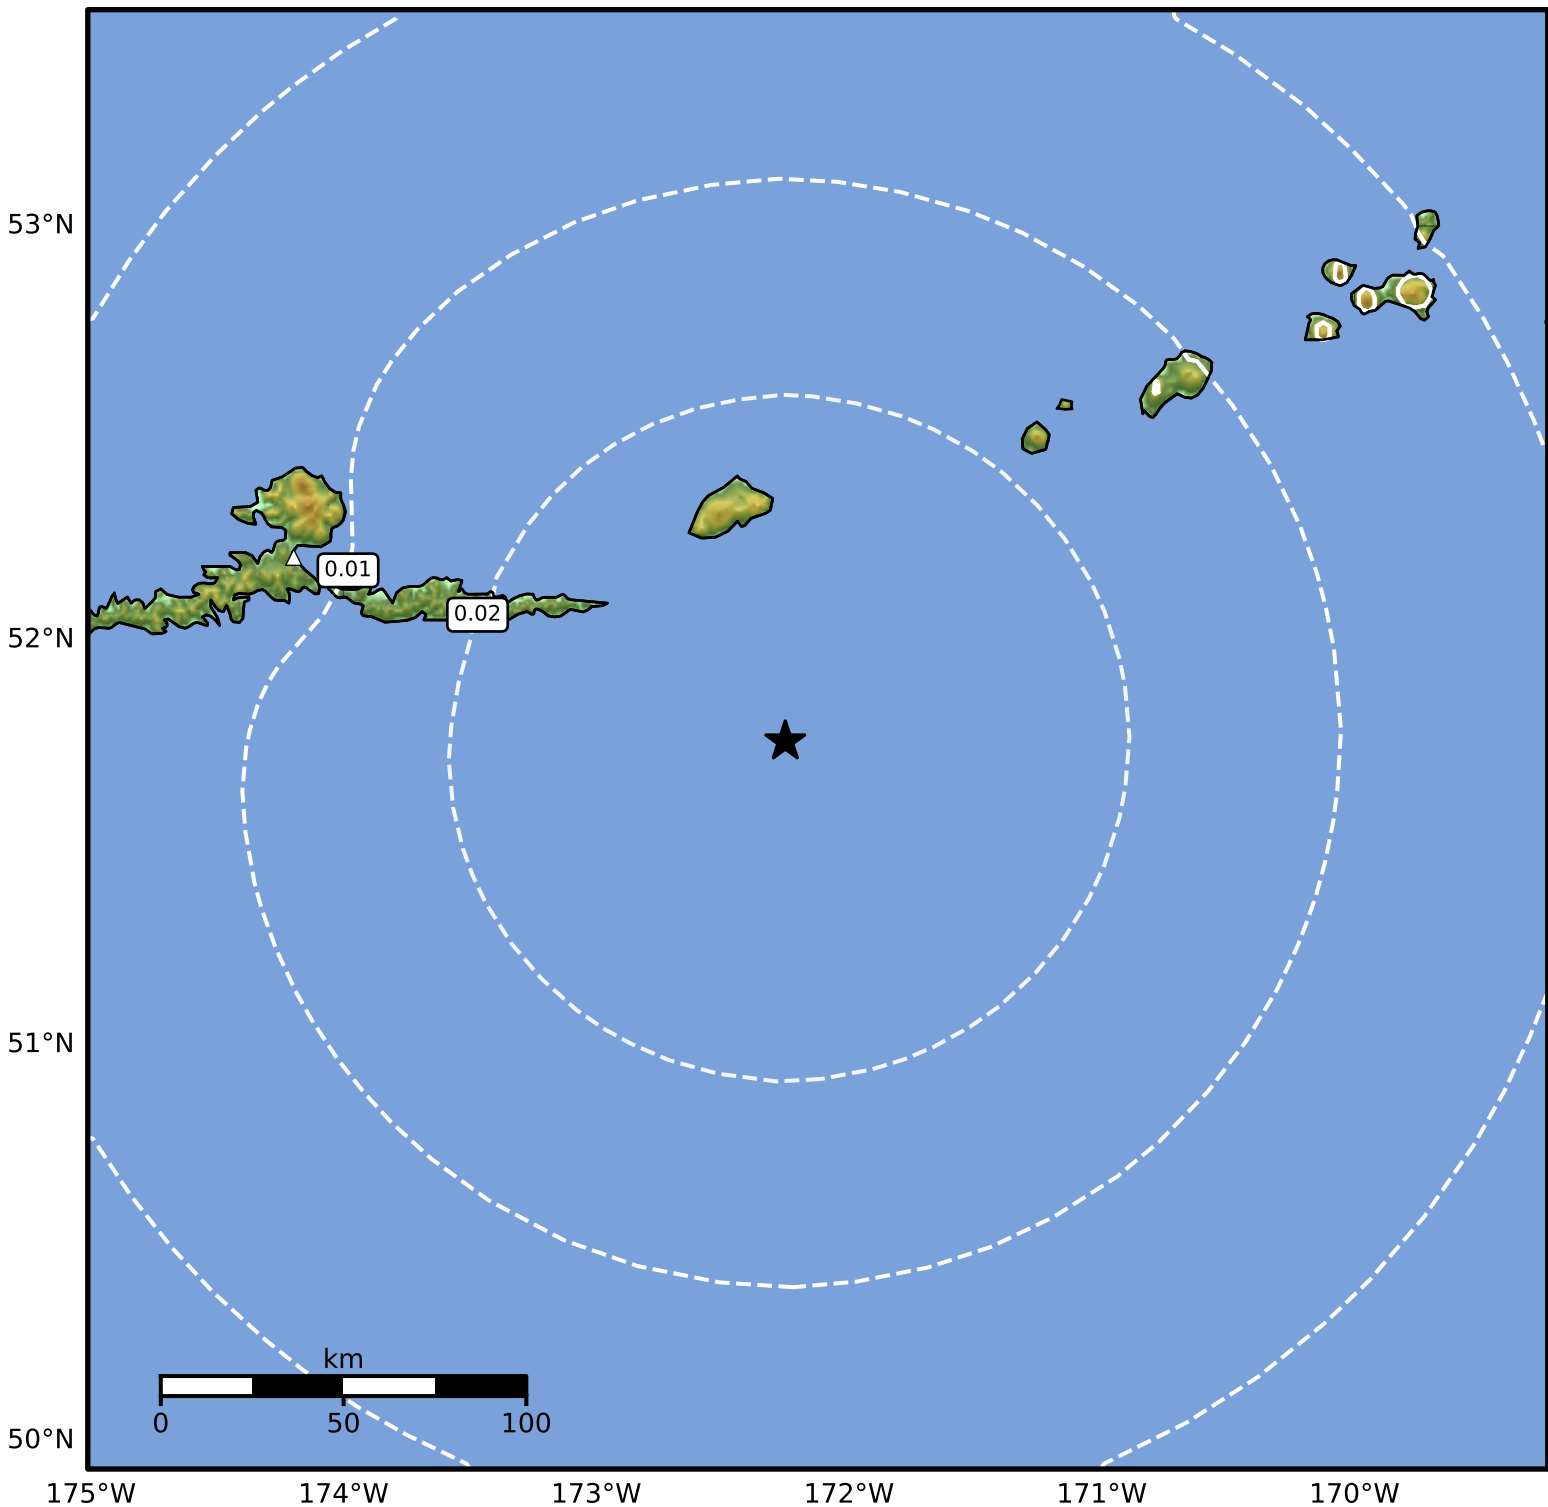

1.0 Second Peak Spectral Acceleration Map Alaska Earthquake Center
 ShakeMap: 143 km (89 miles) ESE of Atka
 Mar 03, 2026 08:13:10 UTC M3.9 N51.75 W172.25 Depth: 71.5km ID:a2026eipqlv

SA(1.0) (%g)	0.1	0.2	0.5	1	2	5	10	20	50	100	200
--------------	-----	-----	-----	---	---	---	----	----	----	-----	-----

Scale based on Worden et al. (2012)

Version 2: Processed 2026-03-03T10:04:11Z

△ Seismic Instrument ○ Reported Intensity

★ Epicenter