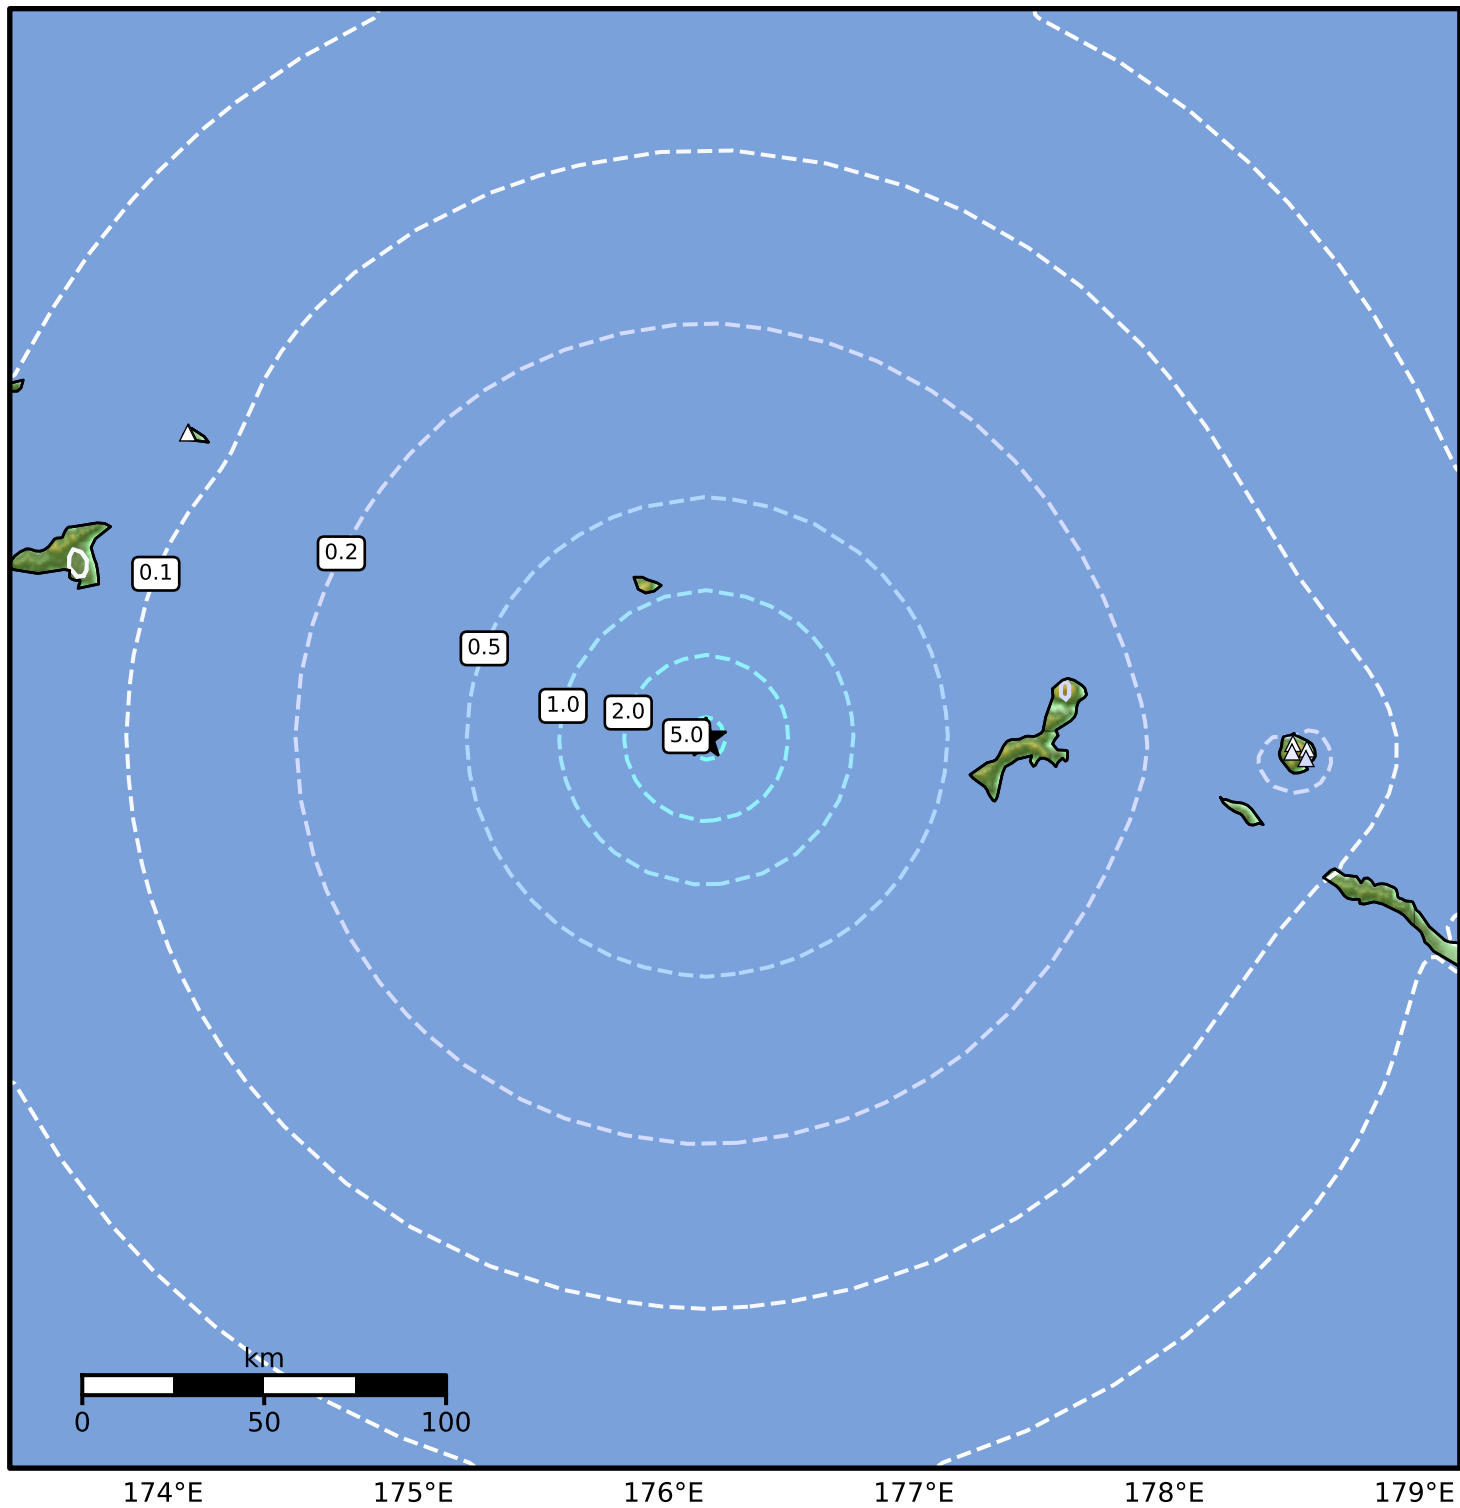

0.3 Second Peak Spectral Acceleration Map Alaska Earthquake Center  
ShakeMap: 235 km (146 miles) ESE of Attu Station  
Mar 04, 2026 02:54:02 UTC M4.5 N51.98 E176.17 Depth: 15.1km ID:a2026ekauub

SA(0.3) (%g)	0.1	0.2	0.5	1	2	5	10	20	50	100	200
--------------	-----	-----	-----	---	---	---	----	----	----	-----	-----

Scale based on Worden et al. (2012)

Version 5: Processed 2026-03-04T03:18:10Z

△ Seismic Instrument ○ Reported Intensity

★ Epicenter