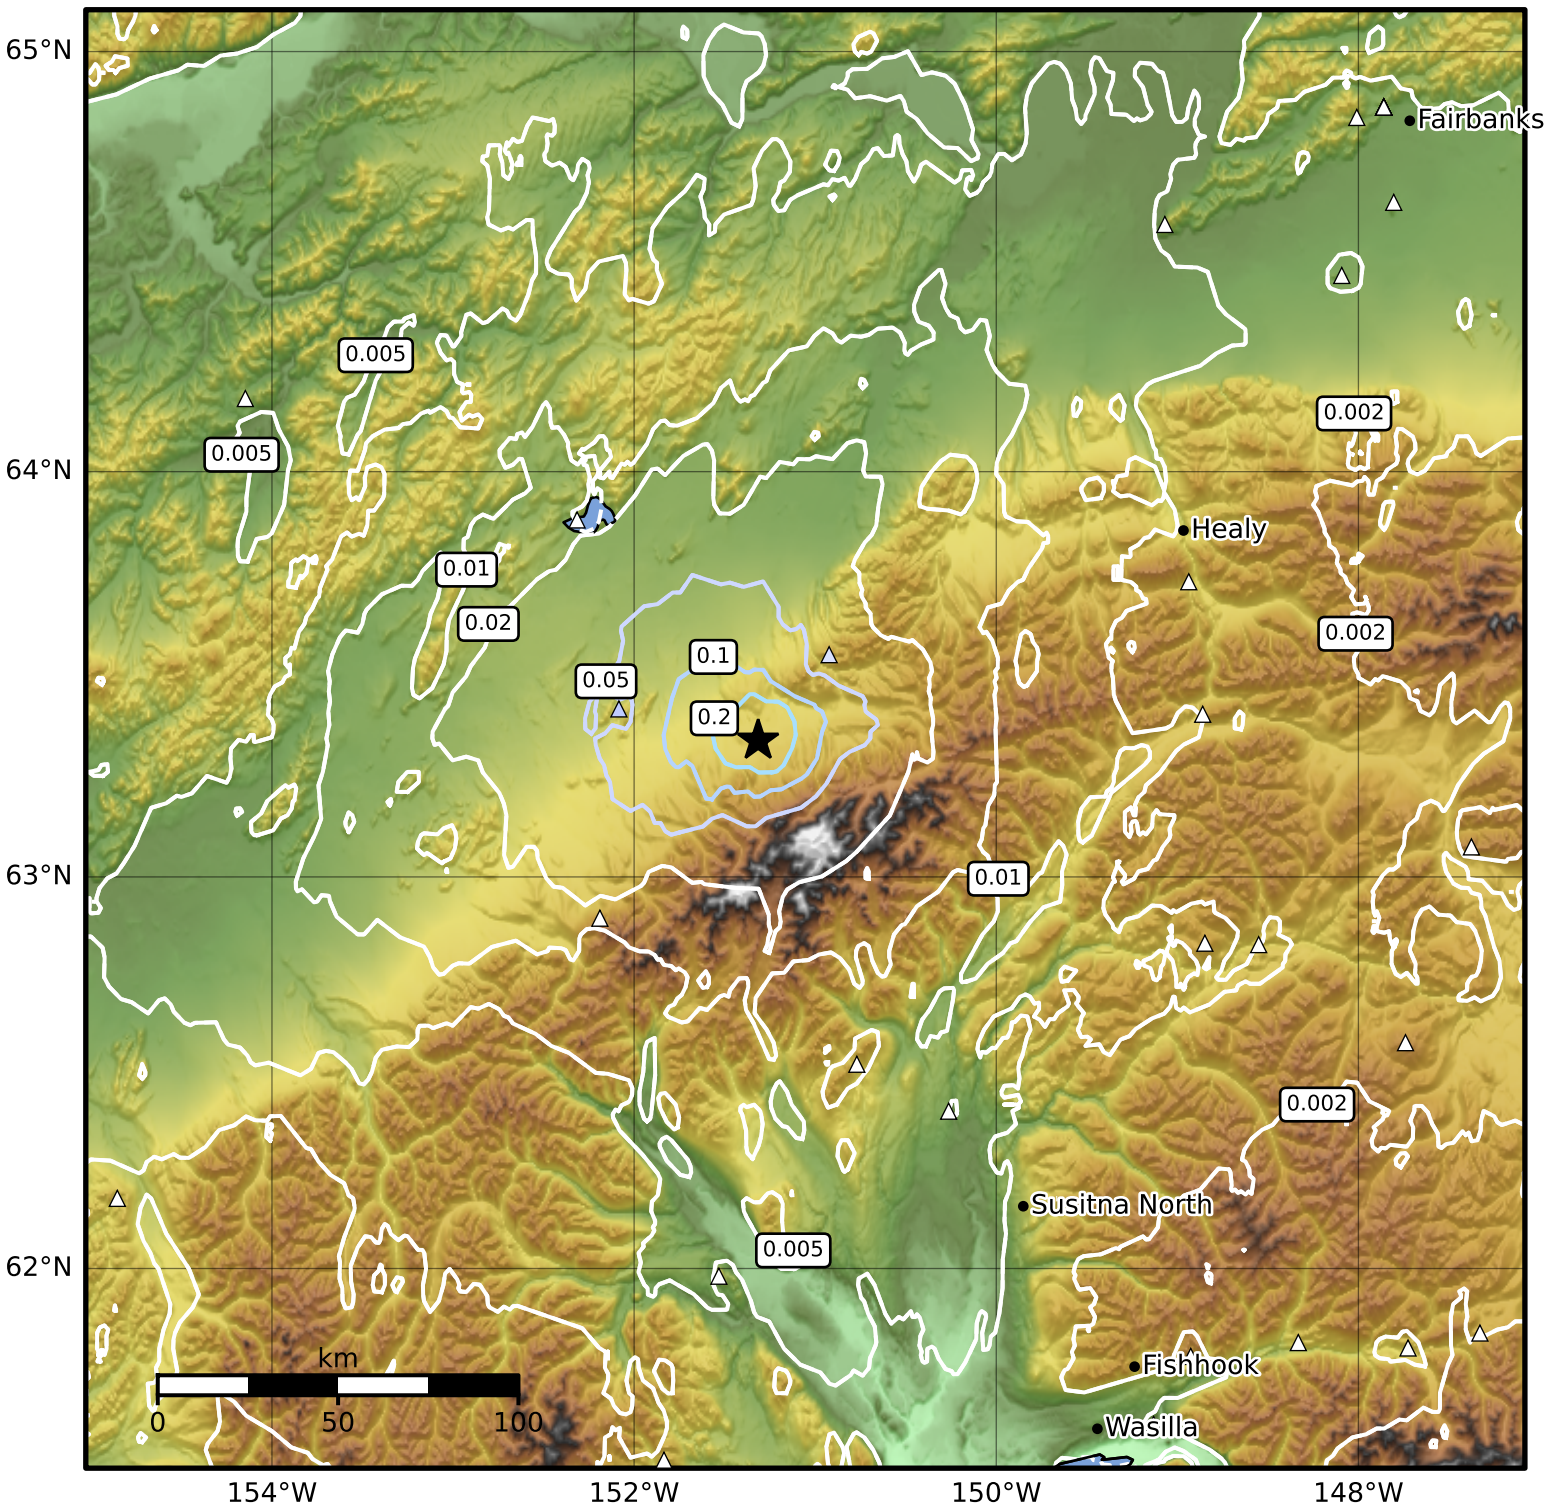

Peak Ground Velocity Map Alaska Earthquake Center  
 ShakeMap: 72 km (45 miles) SE of Lake Minchumina  
 Mar 05, 2026 12:36:32 UTC M3.7 N63.34 W151.31 Depth: 10.0km ID:a2026empvji

PGV (cm/s)	0.1	0.2	0.5	1	2	5	10	20	50	100	200
------------	-----	-----	-----	---	---	---	----	----	----	-----	-----

Scale based on Worden et al. (2012)

Version 2: Processed 2026-03-05T17:30:41Z

△ Seismic Instrument ○ Reported Intensity

★ Epicenter